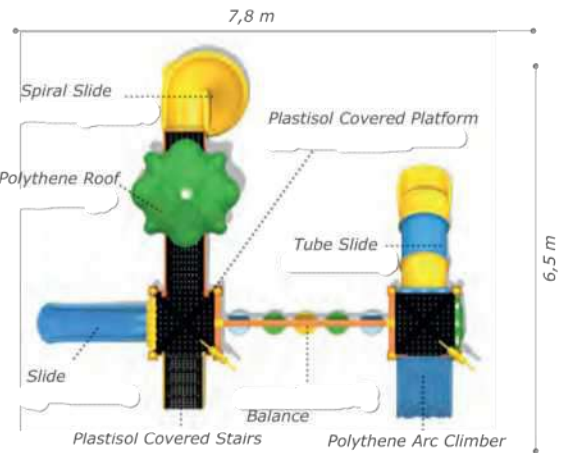

Activities

- Plastisol covered platform
- Plastisol covered stairs
- Polythene turtle roof
- Colorful metal handrail
- Polythene arc climber
- Polythene handrail
- Polythene spiral slide (h:2000 mm)
- Polythene playhouse
- Balance
- Polythene slide (h:1000 mm)
- Polythene tube slide (h:1000 mm)