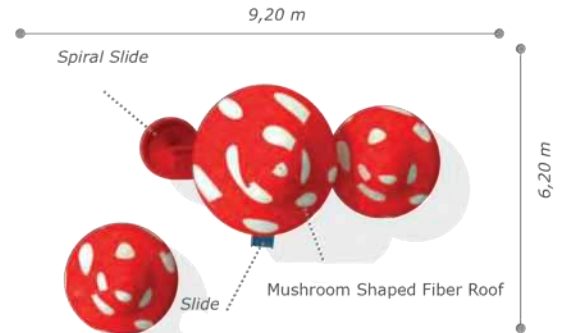

Mas-148

Technical Specifications

- Impregnated Pine
- Polythene
- Powder Coating | Outdoor Coating
- Height: 3,2 m
- User Capacity: Up to 10 Children
- Safety Zone: 6,70x6,20m
- Use Zone: 5,20x4,70m

Activities

- Wooden playhouse shaped body
- Wooden platform
- Wooden handrail
- Polythene slide (h:1000 mm)
- Wooden climbing

Mas-149

Technical Specifications

- Impregnated Pine
- Polythene
- Powder Coating | Outdoor Coating
- Height: 4,7 m
- User Capacity: Up to 20 Children
- Safety Zone: 10,70x7,70m
- Use Zone: 9,20x6,20 m

Activities

- Mushroom shaped fiber roof
- Polythene Spiral Slide (h:1500 mm)