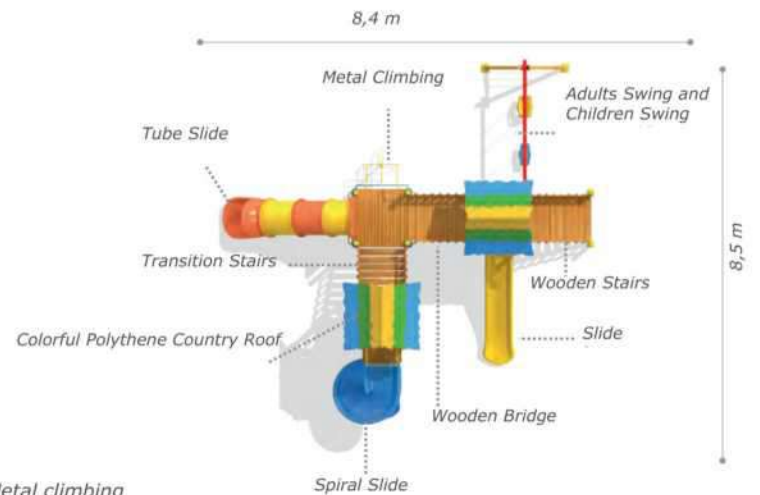

### Technical Specifications

- |                                  |                      |                      |
|----------------------------------|----------------------|----------------------|
| Impregnated Pine                 | Polythene Polietilen | Safety Zone: 7x9,7 m |
| Powder Coating                   | Outdoor Coating      | Use Zone: 5,5x8,2 m  |
| Height: 4,10 m                   |                      |                      |
| User Capacity: Up to 20 Children |                      |                      |

### Technical Specifications

- |                                  |                 |
|----------------------------------|-----------------|
| Impregnated Pine                 | Polythene       |
| Powder Coating                   | Outdoor Coating |
| Height: 4,8 m                    |                 |
| User Capacity: Up to 20 Children |                 |
| Safety Zone: 10x9,9 m            |                 |
| Use Zone: 8,5x8,4 m              |                 |

### Activities

- Wooden platform
- Metal climbing
- Wooden playhouse
- Polythene slide (h:1500 mm)
- Polythene tube slide (h:1500 mm)
- Polythene spiral slide (h:2000 mm)
- Colorful polythene handrail
- Colorful polythene country roof
- Wooden bridge
- Adults swing and children swing