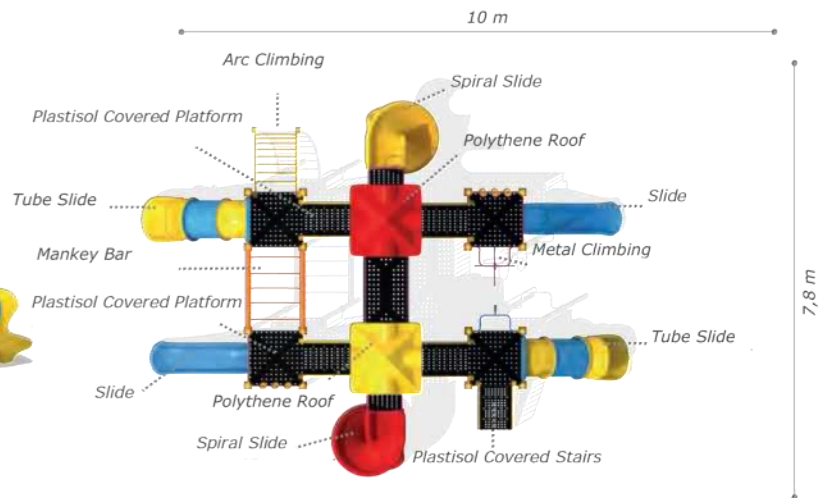

Mds-107

Activities

- Plastisol covered platform
- Plastisol covered stairs
- Colorful metal handrail
- Polythene slide (h:1000 mm)
- Polythene tube slide (h:1000 mm)
- Polythene slide (h:2000 mm)
- Polythene spiral slide (h:2000 mm)
- Polythene roof
- Bridge
- Soldier Monkey bar
- Tic-Tac-Toe panel
- Arc climbing

Technical Specifications

Metal Poles	User Capacity: Up to 28 Children
Powder Coating	Safety Zone: 9,9x9,5 m
Height: 4,2 m	Use Zone: 8,4x8,0 m

Mds-108

Activities

- Plastisol covered platform
- Plastisol covered stairs
- Colorful metal handrail
- Monkey bar
- Polythene slide (h:1000 mm)
- Polythene tube slide (h:1000 mm)
- Polythene spiral slide (h:2000 mm)
- Polythene roof
- Arc climbing
- Tic-Tac-Toe panel
- Bridge
- Horizontal climbing set
- Metal climbing

Technical Specifications

Metal Poles	User Capacity: Up to 32 Children
Powder Coating	Safety Zone: 9,3x11,5 m
Height: 4,2 m	Use Zone: 7,8x10 m