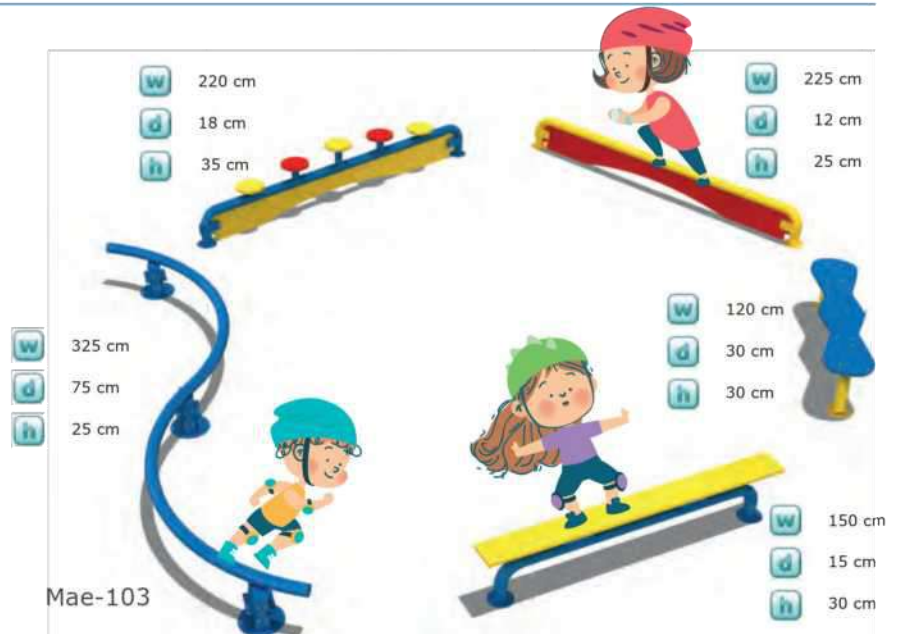

Mae-104

Technical Specifications

- Material: Sheet Metal
- HDPE
- Box Profile Frame
- Powder Coating Finish

Mae-103