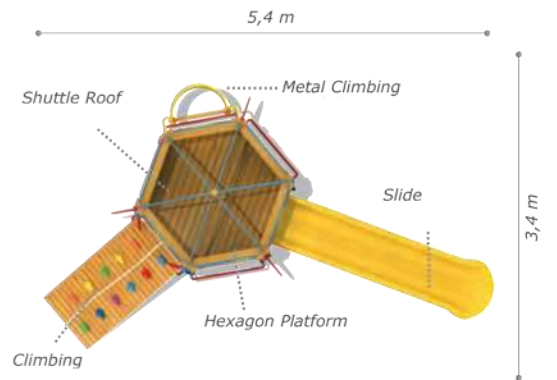

Activities

- Wooden space shuttle shaped body
- Wooden hexagon platform
- Polythene slide (h:1500 mm)
- Tic-Tac-Toe panel
- Playhouse under space shuttle
- Space shuttle accessories
- Space shuttle roof
- Climbing ramp
- Metal climbing

Technical Specifications

- Impregnated Pine
- Polythene
- Powder Coating
- Outdoor Coating
- Height: 4,2 m
- User Capacity: Up to 18 Children
- Safety Zone: 5,9x6,9 m
- Use Zone: 3,4x5,4 m