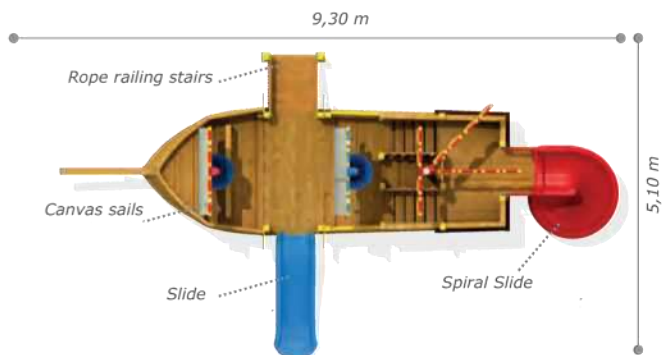

Mas-165

Technical Specifications

- Impregnated Pine
- Powder Coating | Outdoor Coating
- Height: 5,60 m
- User Capacity: Up to 15 Children
- Safety Zone: 10,80x6,60 m
- Use Zone: 9,30x5,10m

Activities

- Wooden ship shaped
- Wooden platform
- Polythene slide (h:1000 mm)
- Polythene spiral slide (h:1500 mm)

Mas-166

Technical Specifications

- Impregnated Pine
- Powder Coating | Outdoor Coating
- Height: 7,40 m
- User Capacity: Up to 40 Children
- Safety Zone: 11,60x4,90 m
- Use Zone: 10,10x3,40 m

Activities

- Cage shaped wooden structure
- Rope climbing
- Spiral slide
- Wooden bridge
- Tube slide (h:4300 mm)
- spiral slide (h:2000 mm)
- Slide (h:2000 mm)