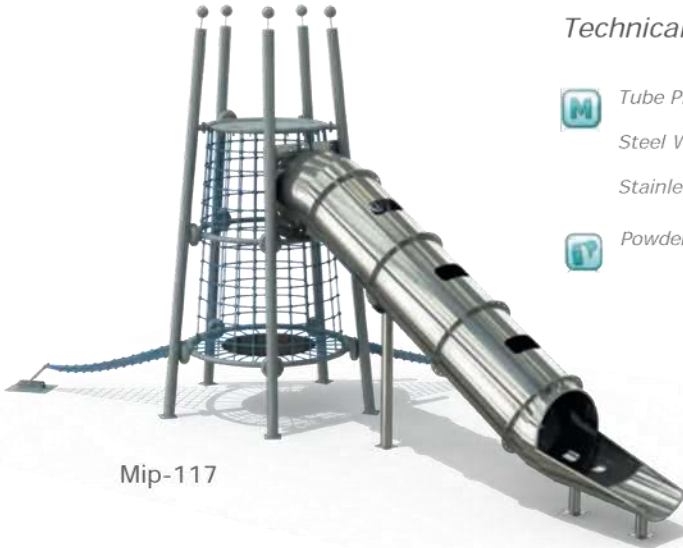

Mip-117

Mip-117

Technical Specifications

Tube Profile Frame

Steel Wire Rope

Stainless Steel Tube Slide (2000 mm)

Powder Coating Finish

Safety Zone: 9,75x6,80 m

Use Zone: 7,75x4,80 m

Height: 4,20 m

User Capacity: Up to 5 Children