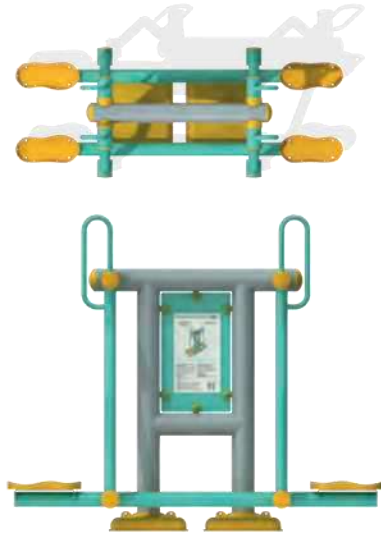

Mfs-027 / Walking Equipment with Two Advertising Boards

Mfs-027

Technical Specifications

- Metal Profile | Polythene
- Tube Profile Frame
- Powder Coating
- User Capacity: 2
- Muscles Training: Hip and Waist Muscles