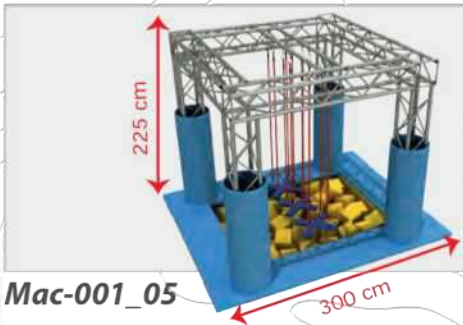

Mac-001_02