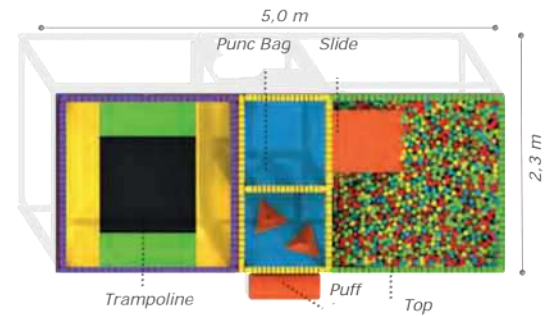

Msp-006

Activities

- 10 m² tatami (Flooring material)
- Trampoline
- Triangle barrier
- Tarpaulin curtain
- Entrance net
- Puff
- Slide

Technical Specifications

Metal Profile

Nonfading Tarpaulin Cover

32 Density Rubber

Height: 2,4 m

User Capacity: Up to 7 Children

Safety Zone: 6,5x3,8 m

Use Zone: 5,0x2,3 m