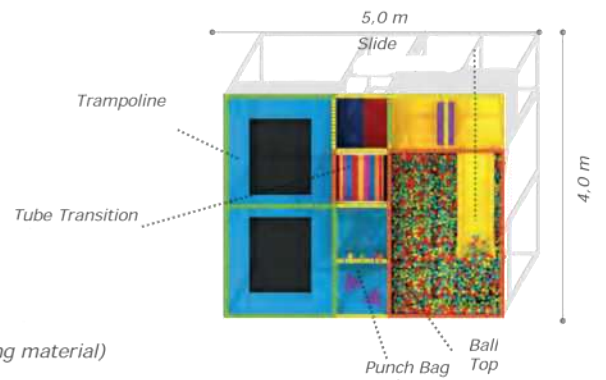

Msp-007

Activities

- 20 m² tatami (Flooring material)
- Trampoline
- 4 pcs punch bag
- Rotation Drum
- 5 pcs punch bag
- Tarpaulin curtain
- Triangle barrier
- Entrance net
- Tube tunnel
- Slide (1000mm)

Technical Specifications

- Metal Profile
- Nonfading Tarpaulin Cover
- 32 Density Rubber

- Height: 2,4 m
- User Capacity: Up to 12 Children
- Safety Zone: 6,5x5,5 m
- Use Zone: 5,0x4,0 m

Msp-008

Activities

- 8 m² tatami (Flooring material)
- Triangle barrier
- Tarpaulin curtain
- Puff
- 6 pcs punch bag
- Sandbag
- Entrance net

Technical Specifications

- Metal Profile
- Nonfading Tarpaulin Cover
- 32 Density Rubber

- Height: 2,4 m
- User Capacity: Up to 7 Children
- Safety Zone: 5,5x3,8 m
- Use Zone: 4,0x2,3 m