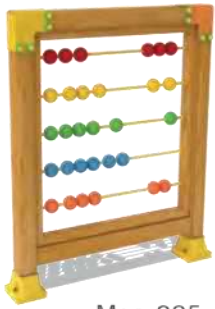

Mae-025

Mae-025