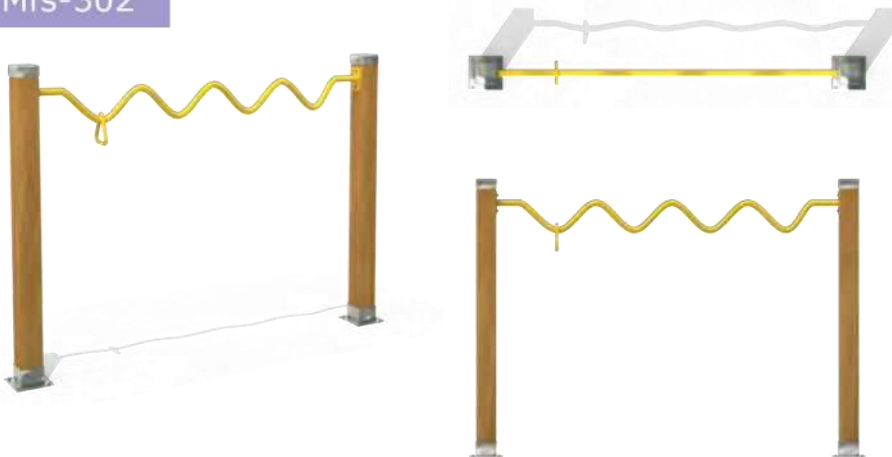

Mfs-302

Mfs-302 /Elbow, Wrist and Shoulder Muscles Stretching Equipment

Technical Specifications

- Impregnated Pine
- Tube Profile
- Powder Coating
- User Capacity: 1
- Muscles Training: Elbow, Wrist and Shoulder Muscles

Dimensions

- 235 cm
- 20 cm
- 165 cm

Fitness equipment intended for seniors, consisting of two uprights holding a curved metal bar with metal ring.

Usage

User can slide the ring from one end of the bar to the other without touching the bar.

Functions

This provides exercise for the wrist, elbow and shoulder joints. The wide range of motion helps to develop hand-eye coordination and concentration. These two abilities are needed in everyday life, for example in using a phone or opening food containers.