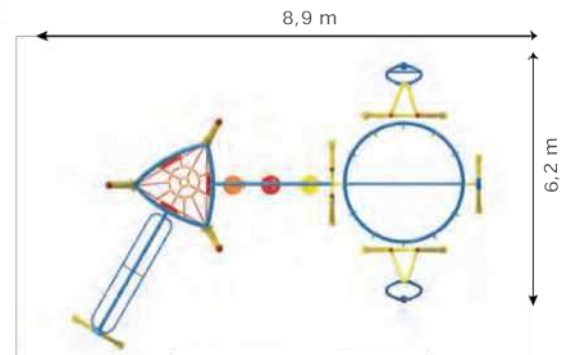

Technical Specifications

- Tube Profile Frame
- Steel Wire Rope
- Powder Coating Finish

Dimensions

- Use Zone: 620x890 cm
- Safety Zone: 770x1040 cm
- Height: 370 cm