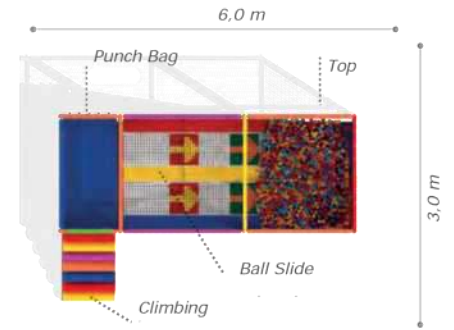

Msp-005

Activities

- 12 m² tatami (Flooring material)
- Climbing
- 5 pcs punch bag
- Entrance
- Roller slide
- Tarpaulin curtain

Technical Specifications

Metal Profile

Nonfading Tarpaulin Cover

32 Density Rubber

Height: 2,4 m

User Capacity: Up to 7 Children

Safety Zone: 7,5x4,5 m

Use Zone: 6,0x3,0 m

Msp-006

Activities

- 10 m² tatami (Flooring material)
- Trampoline
- Triangle barrier
- Tarpaulin curtain
- Entrance net
- Puff
- Slide

Technical Specifications

Metal Profile

Nonfading Tarpaulin Cover

32 Density Rubber

Height: 2,4 m

User Capacity: Up to 7 Children

Safety Zone: 6,5x3,8 m

Use Zone: 5,0x2,3 m