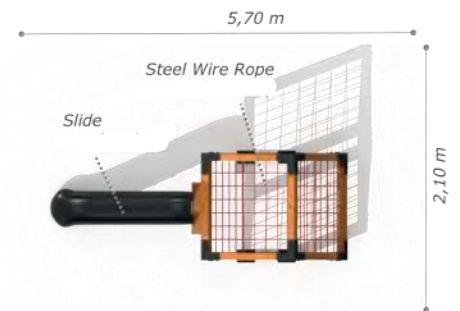

Mip-120

Mip-120