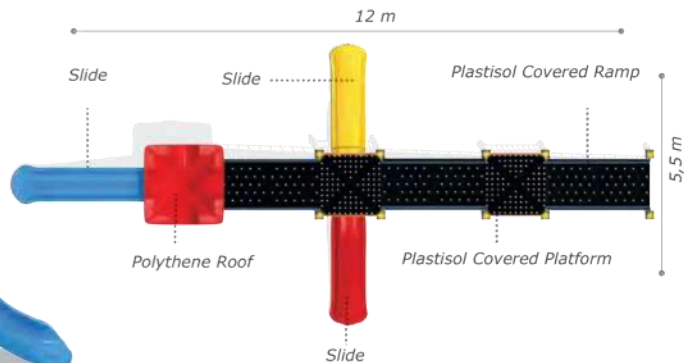

Mes-500

Disabled Playground Equipment