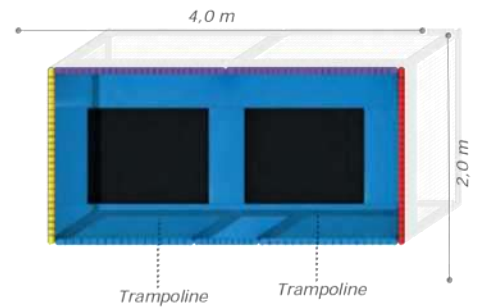

Mte-003

Activities

- 1 pcs trampoline
- Entrance net

Technical Specifications

- Height: 2,4 m
- User Capacity: Up to 2 Children
- Safety Zone: 3,5x3,5 m
- Use Zone: 2,0x2,0 m

Metal Profile

Nonfading Tarpaulin Cover

32 Density Rubber

Mte-004

Technical Specifications

- Height: 2,4 m
- User Capacity: Up to 4 Children
- Safety Zone: 5,5x3,5 m
- Use Zone: 4,0x2,0 m

Metal Profile

Nonfading Tarpaulin Cover

32 Density Rubber

Activities

- 2 pcs trampoline
- Entrance net