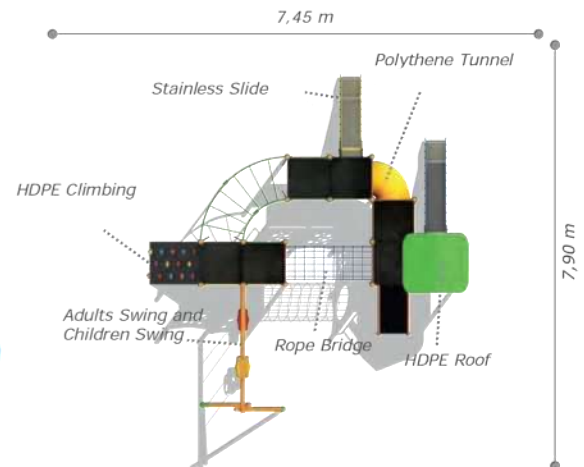

Mto-205

Technical Specifications

- HDPE | Stainless Sheet
- Impregnated Pine
- Powder Coating | Outdoor Coating
- Height: 2,85 m
- User Capacity: Up to 20 Children
- Safety Zone: 8,20x8,65 m
- Use Zone: 6,70x7,15 m

Activities

- HDPE roof
- Plywood platform
- HDPE climbing
- Rope bridge
- Stainless slide (h:1200 mm)
- Stainless slide (h:600 mm)
- Wooden Climbing
- Colorful stair with HDPE handrail

Mto-206

Technical Specifications

- HDPE | Stainless Sheet
- Impregnated Pine
- Powder Coating | Outdoor Coating
- Height: 3,40 m
- User Capacity: Up to 15 Children
- Safety Zone: 8,95x9,40 m
- Use Zone: 7,45x7,90 m

Activities

- Plywood platform
- Metal climbing
- HDPE Climbing
- Rope bridge
- Stainless slide (h:1200 mm)
- Stainless slide (h:1500 mm)
- HDPE roof
- Polythene tunnel
- Adults swing and children swing