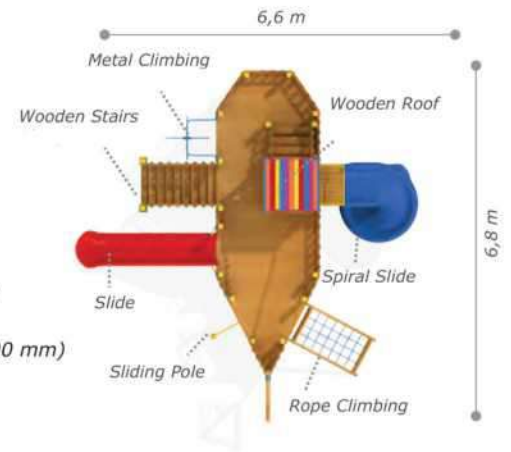

### Activities

- Wooden platform
- Polythene slide (h:1500 mm)
- Colorful polythene handrail
- Mankey bar
- Horizontal rope climbing set
- Wooden gate

### Technical Specifications

- Impregnated Pine
- Polythene
- Powder Coating | Outdoor Coating
- Height: 2,6 m
- User Capacity: Up to 12 Children
- Safety Zone: 6,3x7,8 m
- Use Zone: 4,8x6,3 m

**Activities**

- Wooden ship shaped body
- Wooden platform
- Ship Accessories
- Polythene slide (h:1500 mm)
- Polythene spiral slide (h:2000 mm)
- Wooden U shaped roof
- Colorful polythene handrail
- Rope climbing
- Metal climber
- Tic-Tac-Toe panel
- Sliding pole
- Abacus