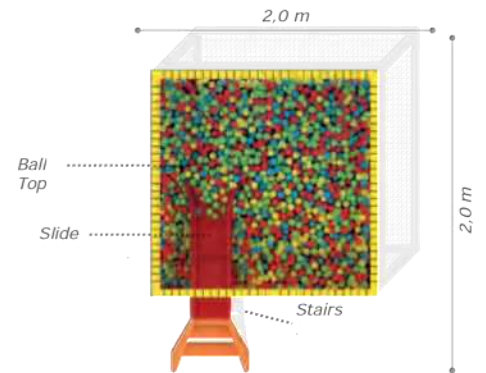

Msp-001

Activities

- 3 m² tatami (Flooring material)

Technical Specifications

Metal Profile

Nonfading Tarpaulin Cover

32 Density Rubber

Height: 1,0 m

User Capacity: Up to 2 Children

Safety Zone: 3,5x3 m

Use Zone: 2,0x1,5 m

Msp-002

Activities

- 4 m² tatami (Flooring material)
- Entrance net
- Stairs
- Slide

Technical Specifications

Metal Profile

Nonfading Tarpaulin Cover

32 Density Rubber

Height: 2,40 m

User Capacity: Up to 4 Children

Safety Zone: 3,5x3,5 m

Use Zone: 2,0x2,0 m