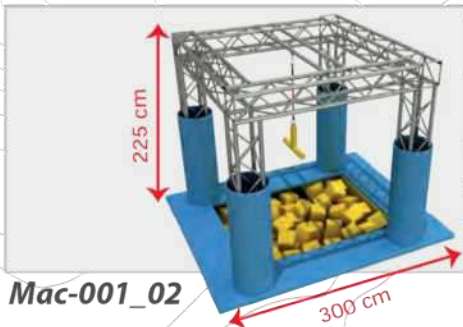

Technical Specifications

Material: Tube Profile
Nonfading Tarpaulin Cover
32 Density Sponge

Powder Coating

Height: 225 cm

Single Cage
User Capacity: Up to 2 Children

Safety Zone: 400x400 cm

Use Zone: 300x300 cm

Client-orientated combinations available with special dimensions.