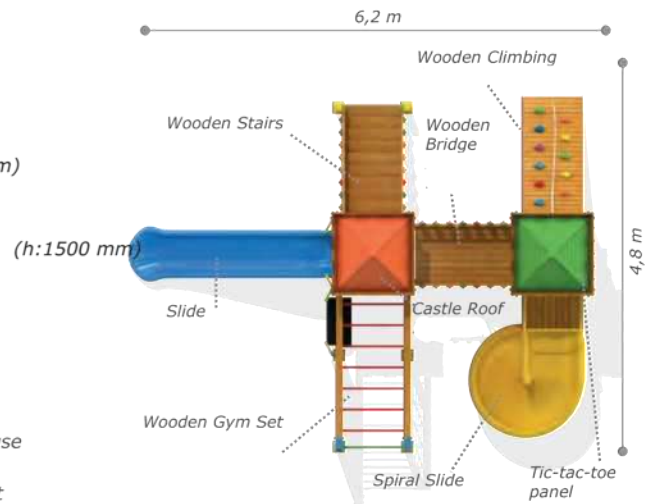

Mas-141

Activities

- Wooden platform
- Colorful Polythene handrail
- Polythene slide (h:1500 mm)
- Polythene spiral slide
- Wooden Castle roof
- Wooden climbing
- Tic-Tac-Toe panel
- Wooden Playhouse
- Wooden gym set