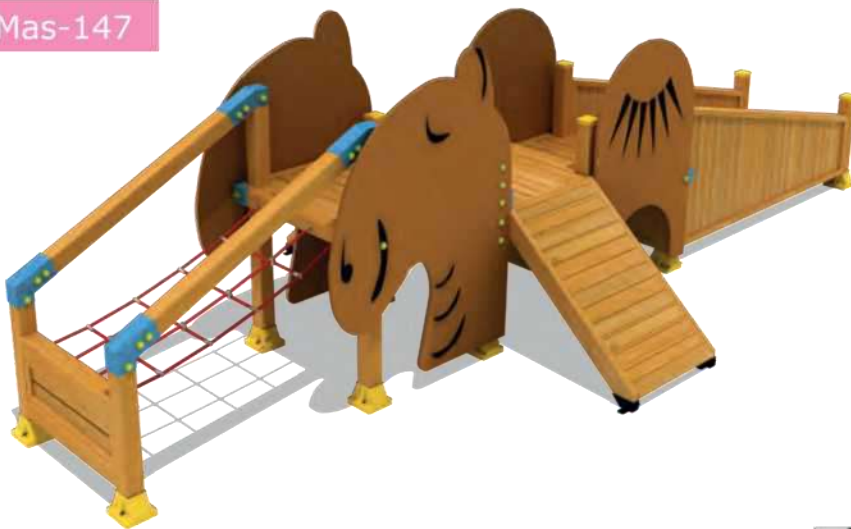

Mas-146

Activities

- Wooden play house shaped body
- Wooden platform
- Colorful Polythene handrail
- Polythene slide (h:1500 mm)
- Colorful wooden handrail
- Play house accessories
- Arc climbing
- Wooden bridge
- Wooden stairs
- Climbing ramp
- Playhouse roof

Technical Specifications

- Impregnated Pine
- Polythene
- Powder Coating | Outdoor Coating
- Height: 3,85 m
- User Capacity: Up to 10 Children
- Safety Zone: 7,2x7 m
- Use Zone: 5,7x5,5 m

Mas-147

Technical Specifications

- Impregnated Pine
- Powder Coating | Outdoor Coating
- Height: 1,7 m
- User Capacity: Up to 10 Children
- Safety Zone: 4,3x7,5m
- Use Zone: 2,8x6 m

Activities

- Wooden camel shaped body
- Wooden platform
- Wooden declined ramp
- Rope climbing
- Climbing ramp