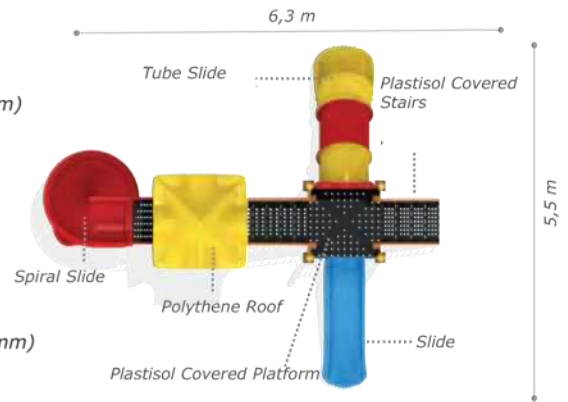

Activities

- Polythene slide (h:1000 mm)
- Polythene tube slide (h:1000 mm)
- Plastisol covered platform
- Plastisol covered stairs
- Colorful metal handrail
- Polythene spiral slide (h:2000 mm)
- Polythene roof