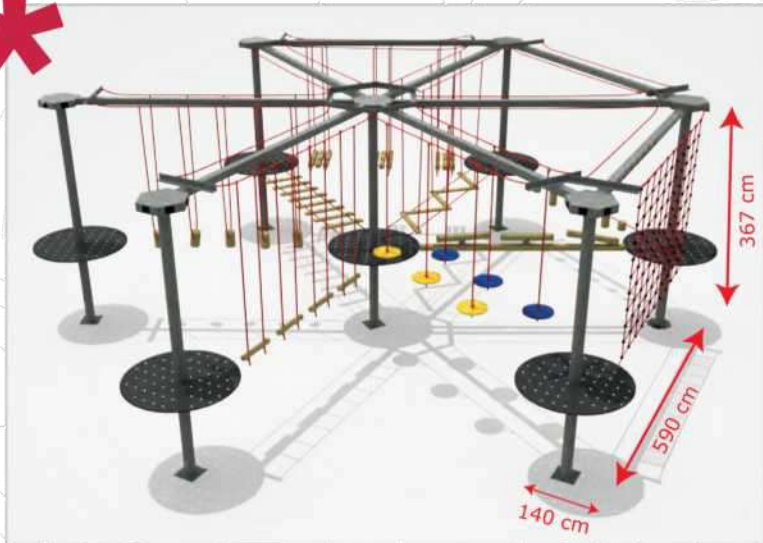

 Height: 225 cm

 Single Cage  
User Capacity: Up to 2 Children

 Safety Zone: 400x400 cm

 Use Zone: 300x300 cm

 Client-orientated combinations available with special dimensions.

Mac-002 Circular

Mac-002 Square