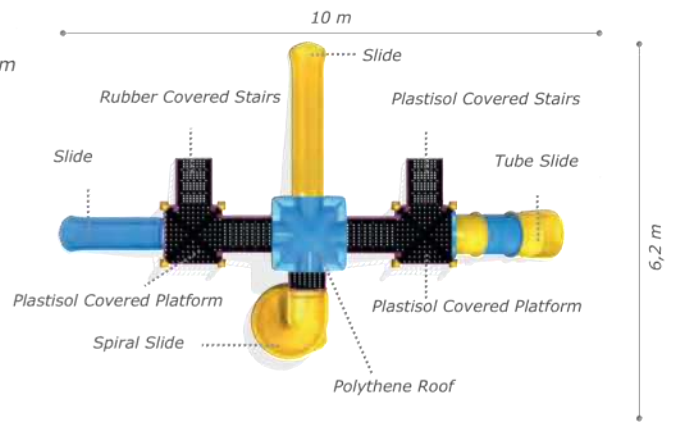

Technical Specifications

- Metal Poles
- Powder Coating
- Height: 4,2 m
- User Capacity: Up to 24 Children
- Safety Zone: 7,8x11,5 m
- Use Zone: 6,2x10 m