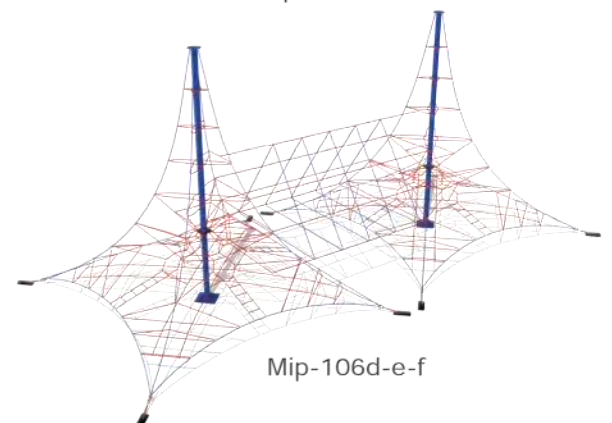

Mip-106d-e-f