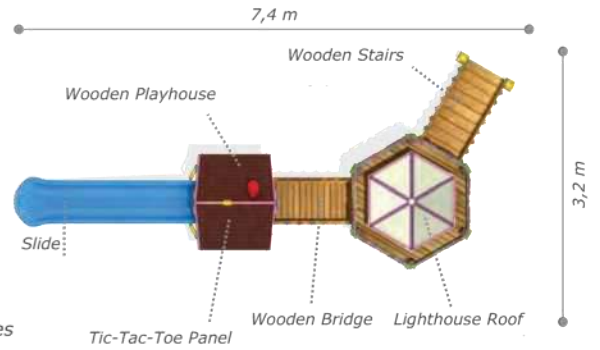

Activities

- Wooden lighthouse and playhouse shaped body
- Wooden platform
- Colorful Polythene handrail
- Polythene slide (h:1500 mm)
- Colorful wooden handrail
- Lighthouse and playhouse accessories
- Lighthouse roof
- Tic-Tac-Toe panel
- Abacus