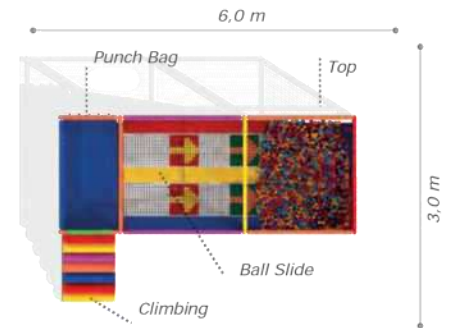

Msp-005

Activities

- 12 m² tatami (Flooring material)
- Climbing
- 5 pcs punch bag
- Entrance
- Roller slide
- Tarpaulin curtain

Technical Specifications

Metal Profile

Nonfading Tarpaulin Cover

32 Density Rubber

Height: 2,4 m

User Capacity: Up to 7 Children

Safety Zone: 7,5x4,5 m

Use Zone: 6,0x3,0 m

Msp-006

Activities

- 10 m² tatami (Flooring material)
- Trampoline
- Triangle barrier
- Tarpaulin curtain
- Entrance net
- Puff
- Slide

Technical Specifications

Metal Profile

Nonfading Tarpaulin Cover

32 Density Rubber

Height: 2,4 m

User Capacity: Up to 7 Children

Safety Zone: 6,5x3,8 m

Use Zone: 5,0x2,3 m