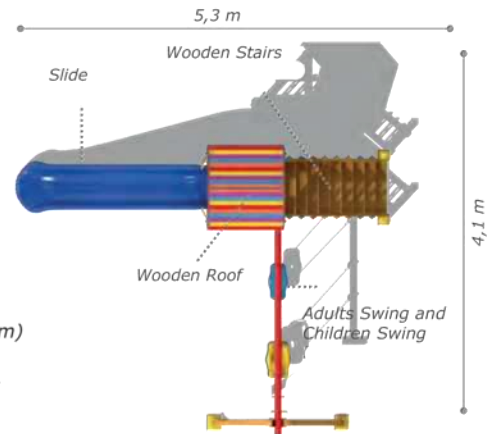

Activities

- Wooden platform
- Polythene slide (h:1500 mm)
- Colorful polythene handrail
- Wooden V shaped roof
- Adults swing and children swing