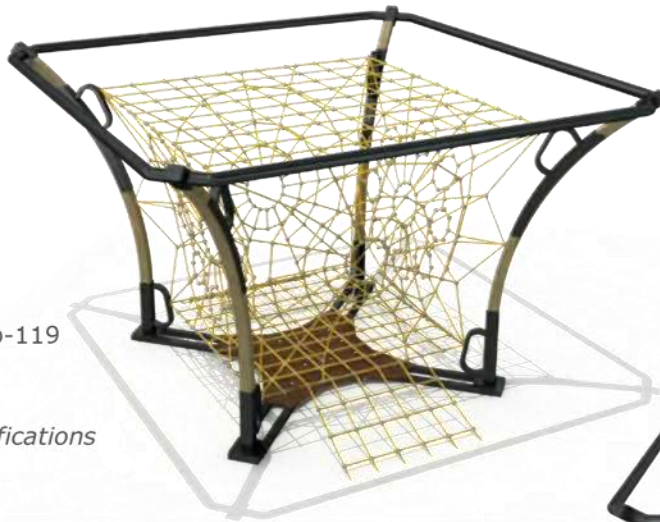

Mip-119

Mip-119