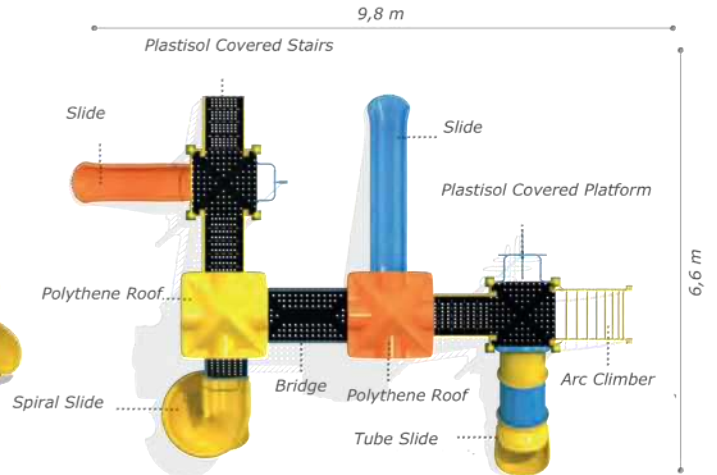

Mds-106

Activities

- Plastisol covered platform
- Plastisol covered stairs
- Colorful metal handrail
- Polythene slide (h:1000 mm)
- Polythene tube slide (h:1000 mm)
- Polythene slide (h:2000 mm)
- Polythene spiral slide (h:2000 mm)
- Polythene roof
- Arc climber
- Bridge
- Tic-Tac-Toe panel

Technical Specifications

- Metal Poles
- Powder Coating
- Height: 4,2 m
- User Capacity: Up to 24 Children
- Safety Zone: 8,1x11,3 m
- Use Zone: 6,6x9,8 m