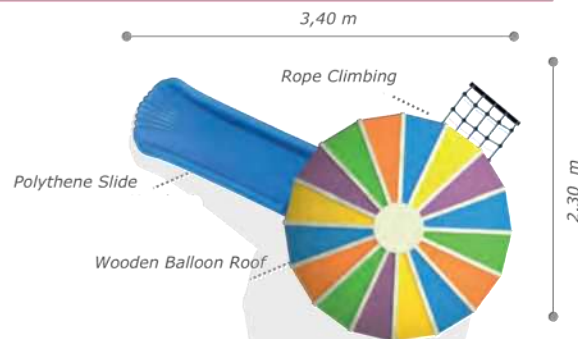

Mas-161

Technical Specifications

Impregnated Pine

Powder Coating | Outdoor Coating

Height: 2,50 m

User Capacity: Up to 15 Children

Safety Zone: 12,40x7,50 m

Use Zone: 10,90x6,00 m

Activities

- Wooden guitar and drum shaped body
- Rope climbing
- Wooden climbing

Mas-162

Technical Specifications

Impregnated Pine

Powder Coating | Outdoor Coating

Height: 3,00 m

User Capacity: Up to 5 Children

Safety Zone: 4,90x3,80m

Use Zone: 3,40x2,30m

Activities

- Wooden balloon shaped body
- Wooden platform ● Wooden basket
- Polythene slide (h:1000 mm)
- Rope climbing