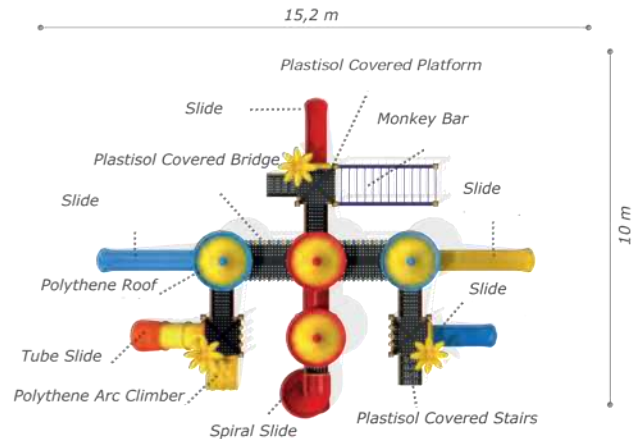

Mds-428

Activities

- Plastisol covered platform
- Colorful metal handrail
- Friends swing and children swing
- Polythene covered stairs
- Polythene castle roof
- Tic-Tac-Toe panel
- Polythene spiral slide (h:2000 mm)
- Polythene slide (h:1000 mm)
- Polythene tube slide (h:1000 mm)

Technical Specifications

- Metal Poles
- Powder Coating
- Height: 5,0 m
- User Capacity: Up to 36 Children
- Safety Zone: 10,3x11,2 m
- Use Zone: 7,8x9,7 m

Mds-429

Activities

- Plastisol covered platform
- Polythene covered stairs
- Monkey bar
- Polythene covered stairs
- Polythene slide (h:1000 mm)
- Polythene spiral slide (h:2000 mm)
- Polythene slide (h:1000 mm)
- Polythene slide (h:2000 mm)
- Polythene tube slide (h:1000 mm)
- Polythene tunnel
- Colorful metal handrail
- Plastisol bridge
- Polythene arc climber
- Polythene castle roof

Technical Specifications

- Metal Poles
- Powder Coating
- Height: 5,0 m
- User Capacity: Up to 55 Children
- Safety Zone: 16,7x11,5 m
- Use Zone: 15,2x10 m