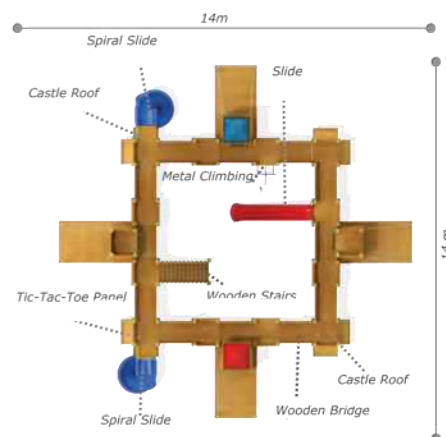

Mas-135

Activities

- Wooden train shaped body
- Wooden platform
- Polythene slide (h:1000 mm)
- Polythene spiral slide (h:1500 mm)
- Polythene tube slide Polietilen tüp kaydırak (h:1000 mm)
- Wooden U shaped roof
- Wooden climber
  - Abacus
  - Bell

Technical Specifications

Impregnated Pine	| Plywood	User Capacity: Up to 22 Children
Powder Coating	| Outdoor Coating	Safety Zone: 7,1x13,2 m
Height: 3 m	Polythene	Use Zone: 5,6x11,7 m

Mas-136

Technical Specifications

Impregnated Pine	User Capacity: Up to 45 Children
Powder Coating | Outdoor Coating	Safety Zone: 15,5x15,5 m
Height: 5,2 m	Use Zone: 14x14 m

Activities

- Wooden castle shaped body
- Wooden platform
- Colorful Polythene handrail
- Polythene slide (h:2000 mm)
- Polythene spiral slide (h:2000 mm)
- Metal climbing
- Tic-Tac-Toe panel
- Wooden bridge
- Castle accessories
- Colorful castle roof