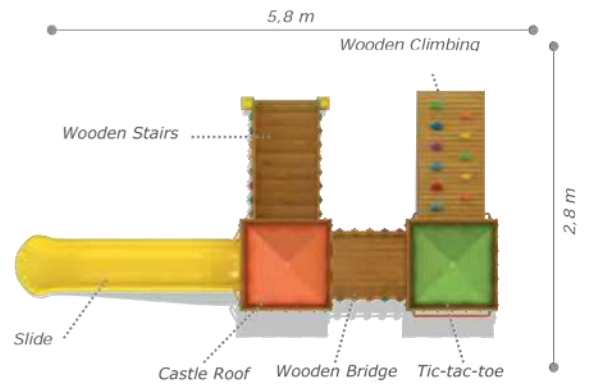

Activities

- Wooden platform
- Colorful Polythene handrail
- Polythene slide (h:1500 mm)
- Wooden castle roof
- Wooden climbing
- Oxo game panel
- Wooden playhouse
- Colorful castle roof
- Wooden bridge