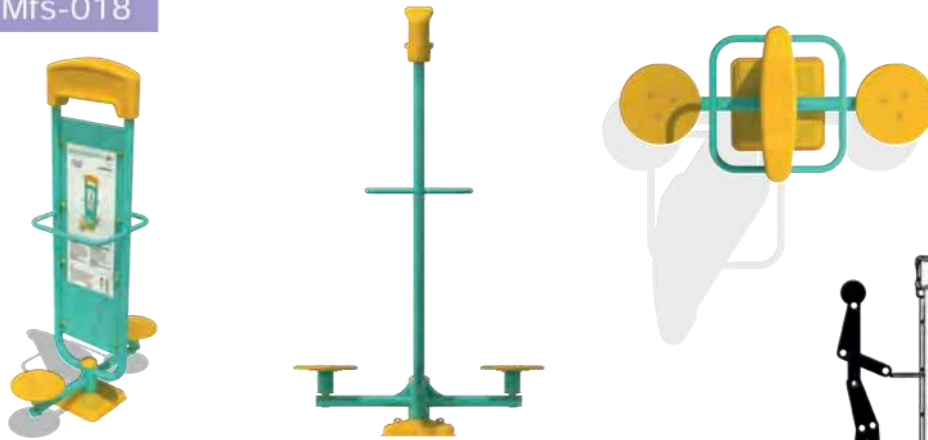

Mfs-018

Mfs-018 / Waist Stretching Equipment With Two Advertising Boards

Technical Specifications

- Metal Profile | Polythene
- Tube Profile Frame
- Powder Coating
- User Capacity: 2
- Muscles Training: Lumbar and Back Muscles

Dimensions

- 135 cm
- 70 cm
- 230 cm

Ergonomik tasarımı iki kullanıcının aynı anda çalışmasına imkan verecek şekildedir. Her kullanıcı için döner bir disk ve tutunma yerleri bulunmaktadır.

Ergonomic design enables two users to exercise simultaneously. There is a rotating disk and handles for each single user.

Usage

Step the on rotating disk hold the handles. Make rotating movements. The system is designed to make movement perform at lumbar region.

Functions

Aim of this product is to develop and stretch waist and back muscles by providing oxygen to muscles after routine usage.