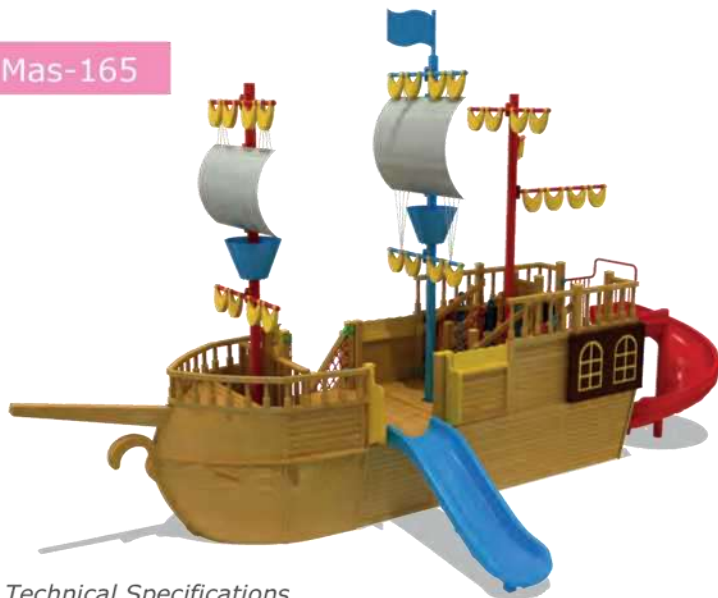

Mas-165

Technical Specifications

- Impregnated Pine
- Powder Coating | Outdoor Coating
- Height: 5,60 m
- User Capacity: Up to 15 Children
- Safety Zone: 10,80x6,60 m
- Use Zone: 9,30x5,10m

Activities

- Wooden ship shaped
- Wooden platform
- Polythene slide (h:1000 mm)
- Polythene spiral slide (h:1500 mm)