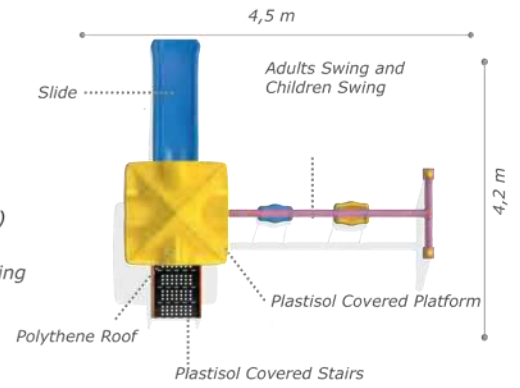

Activities

- Plastisol covered platform
- Plastisol covered stairs
- Colorful metal handrail
- Polythene slide (h:1000 mm)
- Adults swing and children swing
- Polythene roof