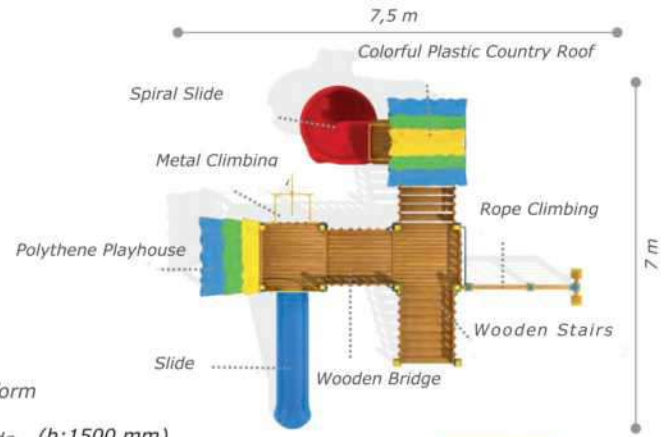

**Technical Specifications**

- |                  |                 |                                  |
|------------------|-----------------|----------------------------------|
| Impregnated Pine | Polythene       | User Capacity: Up to 22 Children |
| Powder Coating   | Outdoor Coating | Safety Zone: 8,3x8,1 m           |
| Height: 3,7 m    |                 | Use Zone: 6,8x6,6 m              |

### Technical Specifications

- |                                  |                 |                              |
|----------------------------------|-----------------|------------------------------|
| Impregnated Pine                 | Polythene       | • Vertical rope climbing set |
| Powder Coating                   | Outdoor Coating | • Metal climbing             |
| Height: 4,8 m                    |                 | • Polythene Playhouse        |
| User Capacity: Up to 22 Children |                 | • Wooden bridge              |
| Safety Zone: 8,5x9 m             |                 |                              |
| Use Zone: 7x7,5 m                |                 |                              |