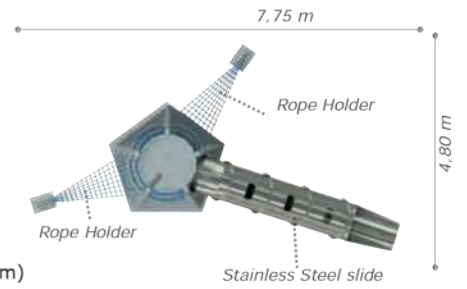

Mip-117

Technical Specifications

Tube Profile Frame

Steel Wire Rope

Stainless Steel Tube Slide (2000 mm)

Powder Coating Finish

Safety Zone: 9,75x6,80 m

Use Zone: 7,75x4,80 m

Height: 4,20 m

User Capacity: Up to 5 Children