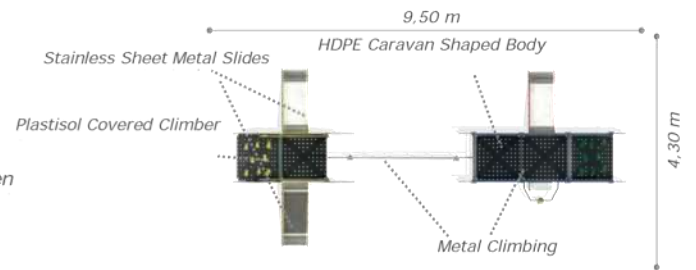

#### Activities

- HDPE caravan shaped body
- HDPE railing
- Stainless sheet metal slides (h: 1000 mm)
- Metal climber
- Plastisol covered climber
- Plastisol covered platform

\* The colors of the plastic parts can change depending on the colors available at our suppliers.