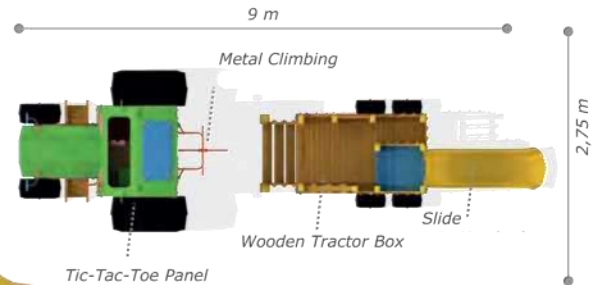

Mas-155 Submarine

Technical Specifications

- Impregnated Pine
- Polythene
- Powder Coating | Outdoor Coating
- Height: 3,90 m
- User Capacity: Up to 10 Children
- Safety Zone: 10,3x7,5m
- Use Zone: 8,8x6m

Activities

- Wooden submarine shaped body
- Wooden platform
- Rope climbing • Pleksi glass
- Polythene tube slide (h:1000 mm)
- Polythene spiral slide (h:2000 mm)
- Polythene slide (h:1000 mm)
- Colorful polythene handrail

Mas-156

Technical Specifications

- Impregnated Pine
- Polythene
- Powder Coating | Outdoor Coating
- Height: 2,65 m
- User Capacity: Up to 10 Children
- Safety Zone: 4,25x10,5m
- Use Zone: 2,75x9m

Activities

- Wooden tractor shaped body
- Polythene slide (h:1000 mm)

- Colorful polythene handrail
- Metal climbing
- Tic-Tac-Toe panel
- Abacus