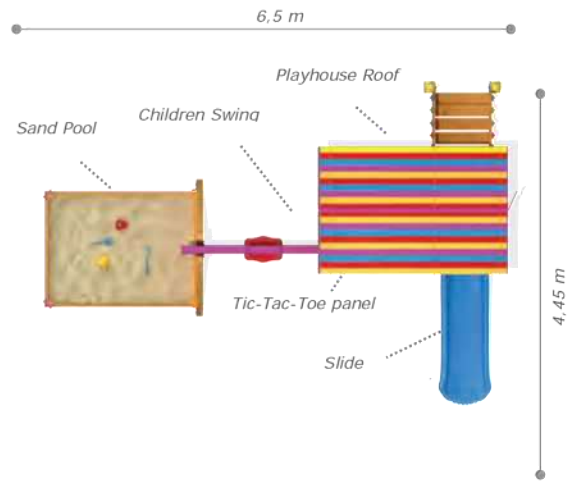

Mas-153

Technical Specifications

- Impregnated Pine
- Polythene
- Powder Coating | Outdoor Coating
- Height: 3 m
- User Capacity: Up to 10 Children
- Safety Zone: 5,95x8 m
- Use Zone: 4,45x6,5m

Activities

- Wooden playhouse shaped body
- Swing ● Children swing
- Sand Pool
- Polythene Slide (h:1000 mm)
- Tic-tac-toe panel

Mas-154

Technical Specifications

- Impregnated Pine
- Polythene
- Powder Coating | Outdoor Coating
- Height: 3,45 m
- User Capacity: Up to 10 Children
- Safety Zone: 16,9x7,8m
- Use Zone: 15,4x6,3m

Activities

- Wooden train shaped body
- Train roof
- Wooden platform
- Wooden climbing
- Rope Bridge
- Adults swing and children swing