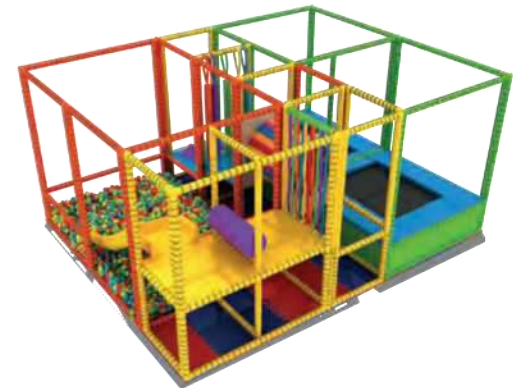

Msp-007

Activities

- 20 m² tatami (Flooring material)
- Trampoline
- 4 pcs punch bag
- Rotation Drum
- 5 pcs punch bag
- Tarpaulin curtain
- Triangle barrier
- Entrance net
- Tube tunnel
- Slide (1000mm)

Technical Specifications

- Metal Profile
- Nonfading Tarpaulin Cover
- 32 Density Rubber

- Height: 2,4 m
- User Capacity: Up to 12 Children
- Safety Zone: 6,5x5,5 m
- Use Zone: 5,0x4,0 m

Msp-008

Activities

- 8 m² tatami (Flooring material)
- Triangle barrier
- Tarpaulin curtain
- Puff
- 6 pcs punch bag
- Sandbag
- Entrance net

Technical Specifications

- Metal Profile
- Nonfading Tarpaulin Cover
- 32 Density Rubber

- Height: 2,4 m
- User Capacity: Up to 7 Children
- Safety Zone: 5,5x3,8 m
- Use Zone: 4,0x2,3 m