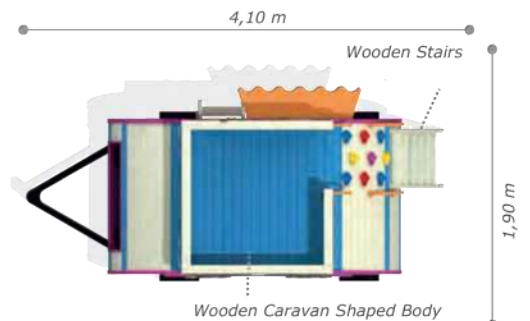

Mas-157

Technical Specifications

Impregnated Pine

Polythene

Metal Poles / Plastisol

Powder Coating | Outdoor Coating

Height: 2,70 m

User Capacity: Up to 15 Children

Safety Zone: 7,5x7,1m

Use Zone: 6,0x5,6m

Activities

- Wooden truck shaped body
- Polythene slide (h:1500 mm)
- Rope Climbing
- Abacus
- Polythene spiral slide

Mas-158

Technical Specifications

Impregnated Pine

Metal Poles

Powder Coating | Outdoor Coating

Height: 2,30 m

User Capacity: Up to 10 Children

Safety Zone: 5,60x3,40 m

Use Zone: 4,10x1,90m

Activities

- Wooden caravan shaped body
- Wooden stairs
- Various wooden and metal accessories