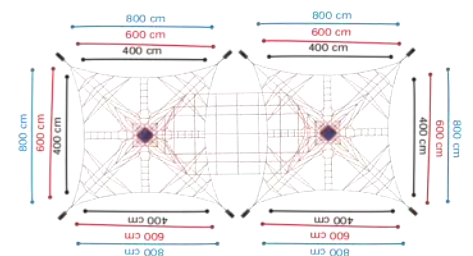

Mip-106d-e-f