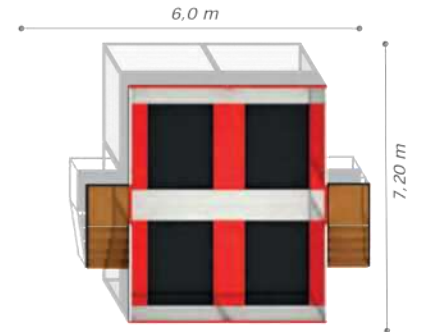

Mte-005

Activities

- 3 pcs trampoline
- Entrance net

Technical Specifications

- Metal Profile
- Nonfading Tarpaulin Cover
- 32 Density Rubber
- Height: 2,4 m
- User Capacity: Up to 6 Children
- Safety Zone: 7,5x3,8 m
- Use Zone: 6,0x2,3 m

Mte-006

Activities

- 4 pcs trampoline
- Wooden stairs
- Entrance net

Technical Specifications

- Metal Profile
- Powder Coating
- Nonfading Tarpaulin Cover
- 32 Density Rubber
- Height: 3,0 m
- User Capacity: Up to 8 Children
- Safety Zone: 7,5x8,7 m
- Use Zone: 6,0x7,2 m