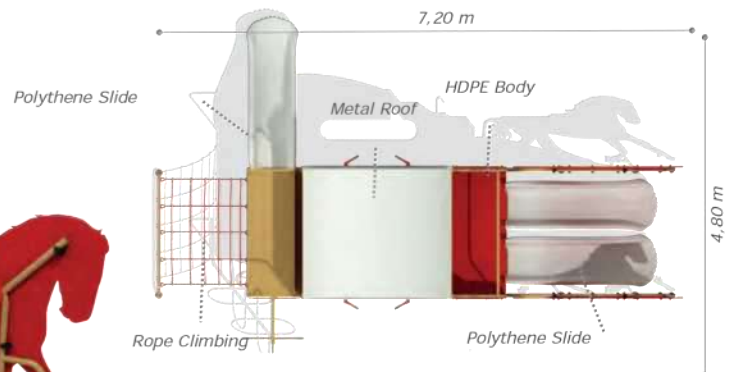

Mko-108

Technical Specifications /

M Material: HDPE | HPL | Plywood
Sheet Tube Profile
Stainless Sheet Metal

T Powder Coating

H Height: 2,25 m

U User Capacity: Up to 6 Children **Activities**

S Safety Zone: 7,60x4,30 m

U Use Zone: 6,10x2,80m

- HDPE Gövde
- Tırmanma

* The colors of the plastic parts can change depending on the colors available at our suppliers.

Mko-109

Technical Specifications

M Material: HDPE / HPL / Plywood
Sheet Tube Profile
Steel Wire Rope

T Powder Coating

H Height: 2,50 m

U User Capacity: Up to 10 Children

S Safety Zone: 8,70x6,30 m

U Use Zone: 7,20x4,80 m

* The colors of the plastic parts can change depending on the colors available at our suppliers.