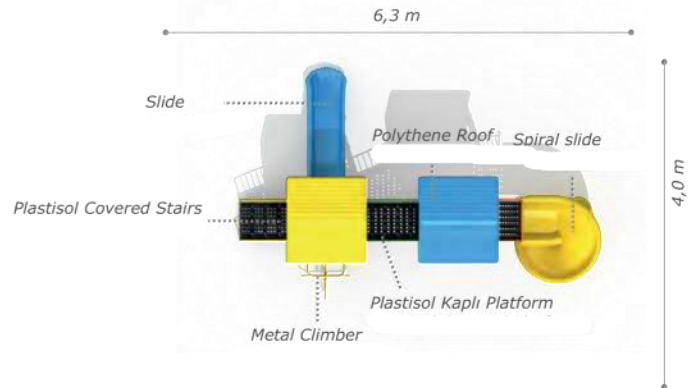

Mds-400

Activities

- Plastisol covered platform

Technical Specifications

- Metal Poles
- Powder Coating
- Height: 3,5 m
- User Capacity: Up to 10 Children
- Safety Zone: 5,8x6,2 m
- Use Zone: 4,3x5,7 m
- Plastisol covered stairs
- Polythene home roof
- Colorful metal handrail
- Polythene slide (h:1000 mm)
- Plastisol covered bridge
- Polythene handrail

Mds-401

Activities

- Plastisol covered platform

Technical Specifications

- Metal Poles
- Powder Coating
- Height: 4,3 m
- User Capacity: Up to 22 Children
- Safety Zone: 7,8x5,5 m
- Use Zone: 6,3x4,0 m
- Plastisol covered stairs
- Polythene home roof
- Colorful metal handrail
- Polythene slide (h:1000 mm)
- Polythene spiral slide (h:2000 mm)
- Polythene handrail
- Metal climber