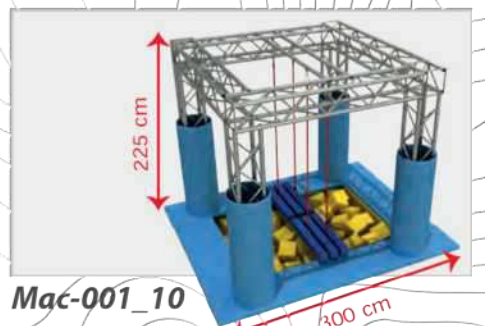

Mac-001_07

Mac-001_10

Technical Specifications

Material: Tube Profile
Nonfading Tarpaulin Cover
32 Density Sponge

Powder Coating

Height: 225 cm

Single Cage
User Capacity: Up to 2 Children

Safety Zone: 400x400 cm

Use Zone: 300x300 cm

Client-orientated combinations available with special dimensions.