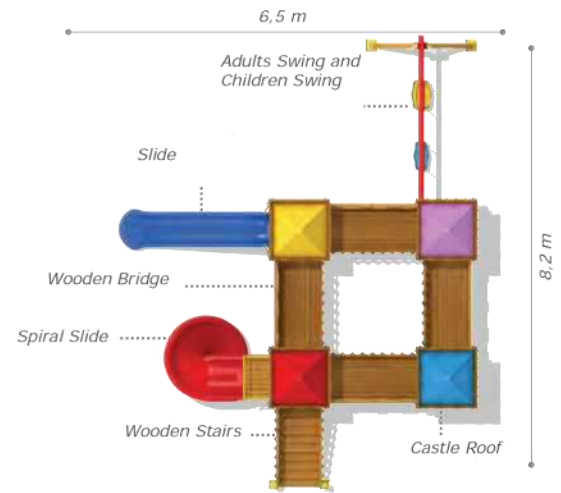

Technical Specifications

- Impregnated Pine
- Polythene
- Safety Zone: 8x9,7 m
- Powder Coating
- Outdoor Coating
- Use Zone: 6,5x8,2 m
- Height: 3,8 m
- User Capacity: Up to 20 Children

Activities

- Adults swing and children swing
- Colorful polythene handrail
- Polythene slide (h:1500mm)
- Polythene spiral slide (h:1500 mm)
- Wooden bridge
- Abacus
- Wooden platform
- Wooden colorful handrail
- Colorful castle roof
- Playhouse under castle
- Tic-Tac-Toe panel
- Adults swing and children swing