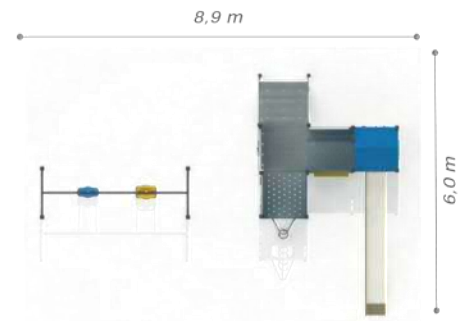

Mdk-703

Technical Specifications

- HDPE | HPL | Plywood
- Metal Profile
- Stainless Sheet Metal
- User Capacity: Up to 15 Children
- Safety Zone: 10,4x7,5 m
- Use Zone: 8,9x6,0 m
- Height: 2,75 m

Mdk-704

Technical Specifications

- HDPE | HPL | Plywood
- Metal Profile
- Stainless Sheet Metal
- User Capacity: Up to 10 Children
- Safety Zone: 7,6x5,7 m
- Use Zone: 6,1x4,2 m
- Height: 2,25 m