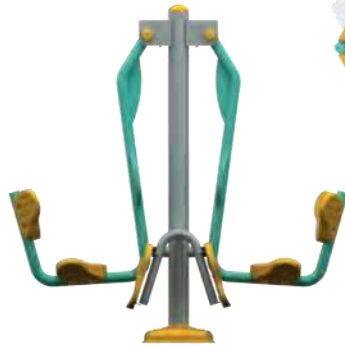

Mfs-001

Mfs-001/ Leg Pushing Build Up Equipment
Bacak Güçlendirme Aleti

Ergonomic design enables two users to exercise simultaneously. It consists of seat, back support and treadles for each user.

Technical Specifications

- Metal Profile | Polythene
- Tube Profile Frame
- Powder Coating
- User Capacity: 2
- Muscles Training: Upper and Lower Leg Muscles

Dimensions

- 185 cm
- 60 cm
- 185 cm

Usage

Sit on the seat. Put your feet on treadles. Push your body back with help of your feet. Turn back to your initial position. Continue exercising from the first step.

Functions

This product makes leg muscles work and stretch. Aim of this product is to develop leg muscles by providing oxygen to muscles after routine usage.