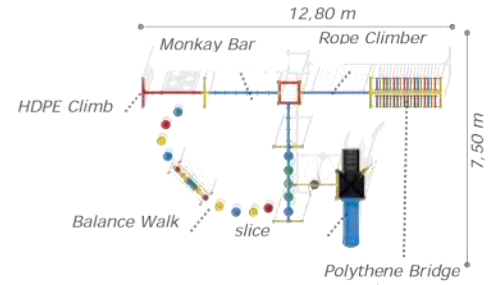

Mip-114

- Safety Zone: 14,30x9,00 m
- Height: 3,45 m
- Use Zone: 12,80x7,50 m
- User Capacity: Up to 25 Children
- Tube Profile Frame
- Steel Wire Rope
- Polythene slides
- HDPE Handrail
- Powder Coating Finish

Technical Specifications

Mip-115

Technical Specifications

- Impregnated Pine
- Box Profile Frame
- Steel Wire Rope
- Plywood
- Powder Coating Finish
- Safety Zone: 7,20x7,20 m
- Use Zone: 5,70x5,70 m
- User Capacity: Up to 10 Children
- Height: 3,65 m

Mip-116

Technical Specifications

- Tube Profile Frame
- Steel Wire Rope
- Stainless Sheet Tube Profile
- Rubber Mip-116b

- Safety Zone: Mip-116a 5,50x5,50 m   Mip-116b 10,80x5,50 m
- Use Zone: Mip-116a 4,00x4,00 m   Mip-116b 9,30x4,00 m
- User Capacity: Up to 10 Children
- Height: 3,25 m