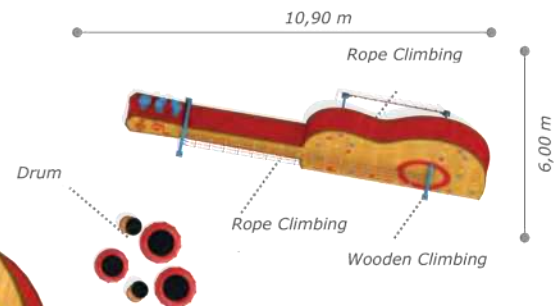

Mas-161

Technical Specifications

Impregnated Pine

Powder Coating | Outdoor Coating

Height: 2,50 m

User Capacity: Up to 15 Children

Safety Zone: 12,40x7,50 m

Use Zone: 10,90x6,00 m

Activities

- Wooden guitar and drum shaped body
- Rope climbing
- Wooden climbing

Mas-162

Technical Specifications

Impregnated Pine

Powder Coating | Outdoor Coating

Height: 3,00 m

User Capacity: Up to 5 Children

Safety Zone: 4,90x3,80m

Use Zone: 3,40x2,30m

Activities

- Wooden balloon shaped body
- Wooden platform ● Wooden basket
- Polythene slide (h:1000 mm)
- Rope climbing