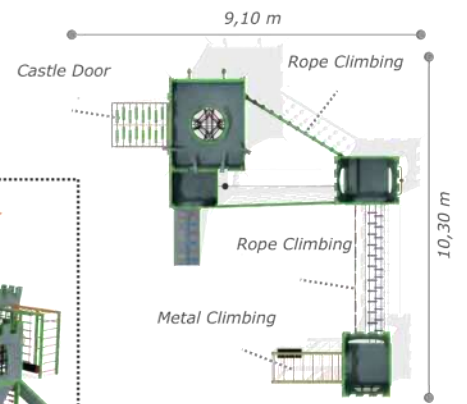

Mas-159

Castles