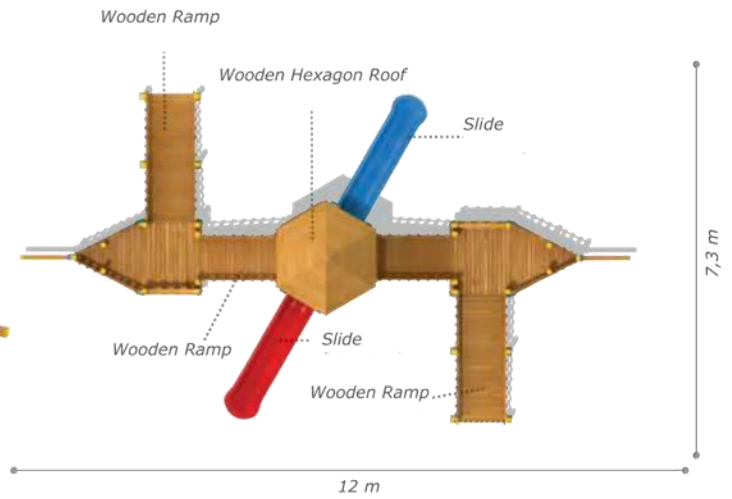

### Activities

- Wooden platform
- Ahşap köprü
- Colorful polythene handrail
- Polythene tube slide (h:1500 mm)
- Polythene slide (h:2000 mm)
- Polythene spiral slide (h:2000 mm)
- Wooden playhouse
- Wooden V shaped roof
- Adults swing and children swing

### Technical Specifications

Impregnated Pine Polythene

Powder Coating | Outdoor Coating

Height: 4,2 m

User Capacity: Up to 24 Children

Safety Zone: 7,6x10,5 m

Use Zone: 6,1x9 m

Technical Specifications

- Impregnated Pine
- Polythene Polietilen
- Powder Coating | Outdoor Coating
- Height: 3,9 m
- Safety Zone: 8,2x13,5 m
- User Capacity: Up to 18 Children
- Use Zone: 6,7x12,0 m

Activities

- Wooden hexagon platform
- Tic-Tac-Toe panel
- Wooden handrail ramp
- Polythene slide (h:1500 mm)
- Colorful polythene handrail