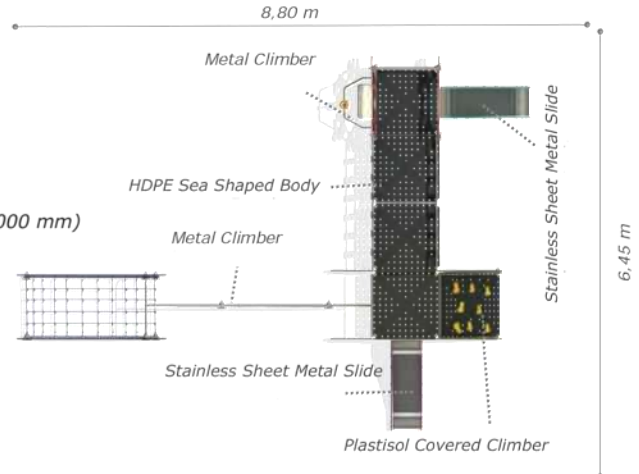

* The colors of the plastic parts can change depending on the colors available at our suppliers.