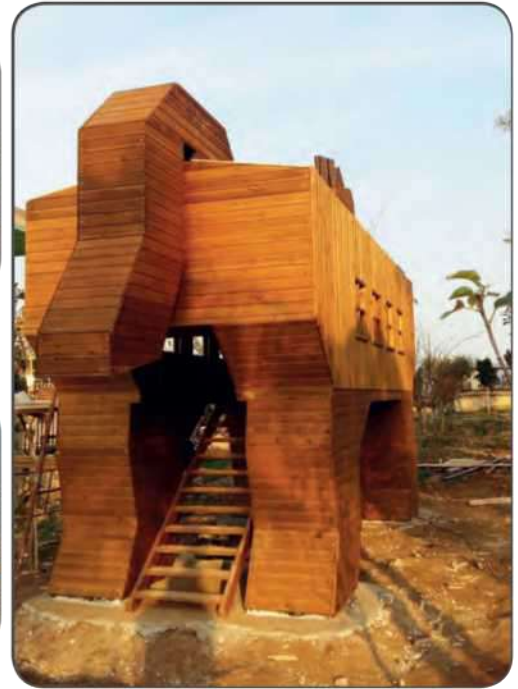

Activities

- Wooden horse shaped body
- Wooden platform ● Wooden gym set
- Colorful stairs with wooden handrail
- Polythene slide (h:1000 mm)
- Adults swing and children swing
- Wooden climbing ● Tic-Tac-Toe panel
- Wooden playhouse ● Abacus

Technical Specifications

- Impregnated Pine
- Powder Coating | Outdoor Coating
- Height: 6,0 m
- User Capacity: Up to 38 Children
- Safety Zone: 16,5x10,3 m
- Use Zone: 15x8,8 m