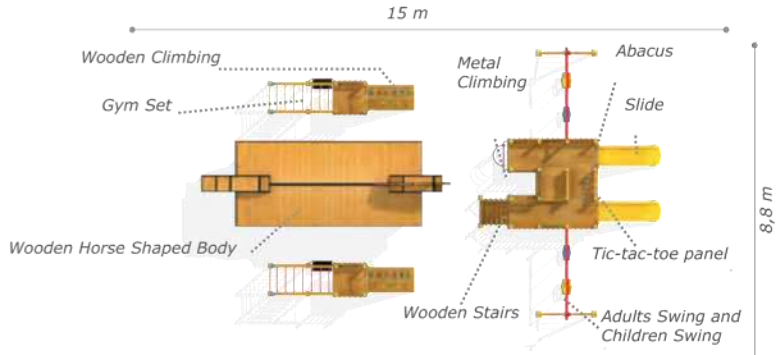

### Technical Specifications

Impregnated Pine	User Capacity: Up to 45 Children
Powder Coating   Outdoor Coating	Safety Zone: 15,5x15,5 m
Height: 5,2 m	Use Zone: 14x14 m

### Activities

- Wooden castle shaped body
- Wooden platform
- Colorful Polythene handrail
- Polythene slide (h:2000 mm)
- Polythene spiral slide (h:2000 mm)
- Metal climbing
- Tic-Tac-Toe panel
- Wooden bridge
- Castle accessories
- Colorful castle roof