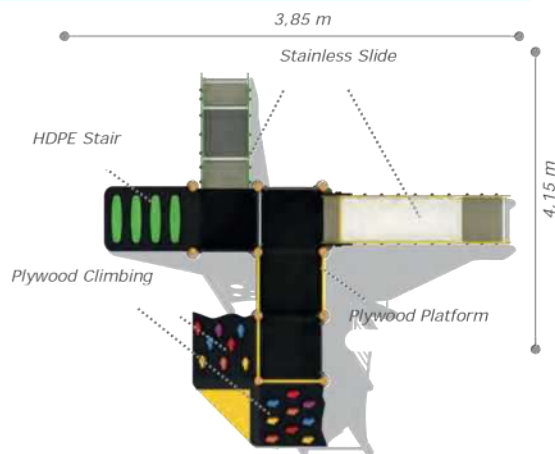

Mto-203

Technical Specifications

Impregnated Pine | HDPE | Stainless Sheet

Powder Coating | Outdoor Coating

Height: 2,20 m

User Capacity: Up to 4 Children

Safety Zone: 5,05x3,50 m

Use Zone: 3,55x2,00 m

Activities

- HDPE house roof
- Plywood platform
- HDPE climbing
- Children swing
- Stainless slide (h:600 mm)

Mto-204

Technical Specifications

HDPE | Stainless Sheet

Impregnated Pine

Powder Coating | Outdoor Coating

Height: 2,20 m

User Capacity: Up to 10 Children

Safety Zone: 5,65x5,35 m

Use Zone: 4,15x3,85 m

Activities

- Plywood platform
- Plywood climbing
- Stainless slide (h:600 mm)
- Stainless slide (h:1200 mm)
- Colorful stairs with HDPE handrail
- HDPE stair