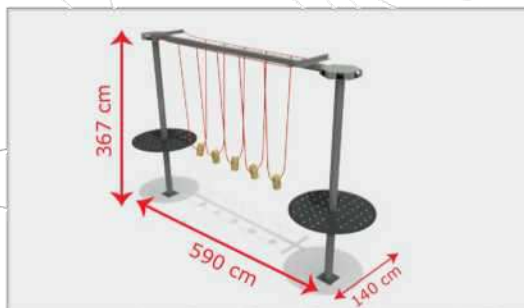

Mac-002_07