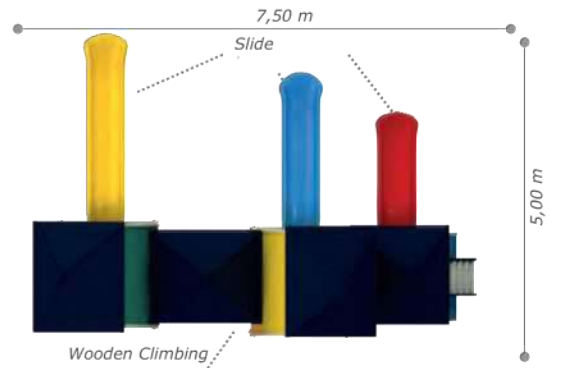

Mas-159

Castles

Technical Specifications

Impregnated Pine

Polythene

Powder Coating | Outdoor Coating

Height: 5,80 m

User Capacity: Up to 20 Children

Safety Zone: 10,60x11,80 m

Use Zone: 9,10x10,30m

Activities

- Wooden castle shaped body
- Rope climbing
- Metal climbing
- Wooden gym set

Mas-160

Technical Specifications

Impregnated Pine

Powder Coating | Outdoor Coating

Height: 4,30 m

User Capacity: Up to 10 Children

Safety Zone: 6,50x9,00m

Use Zone: 5,00x7,50m

Activities

- Wooden bended house shaped bodys
- Wooden platform
- Climbing
- Polythene slide (h:1000 mm)
- Polythene slide (h:1500 mm)
- Polythene slide (h:2000 mm)
- Tic-Tac-Toe panel
- Abacuse