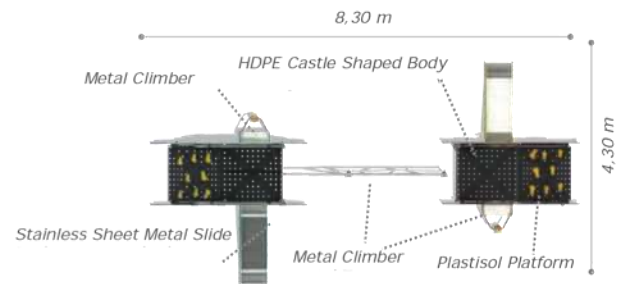

Mko-103

Technical Specifications

Material: HDPE | HPL | Plywood

Tube Profile

Stainless Sheet Metal

Powder Coating

Height: 3,10 m

User Capacity: Up to 10 Children

Safety Zone: 9,80x5,80 m

Use Zone: 8,30x4,30 m