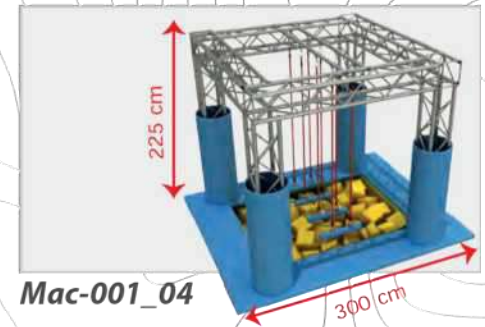

Technical Specifications

Material: Tube Profile
Nonfading Tarpaulin Cover
32 Density Sponge

Powder Coating

Height: 225 cm

Single Cage
User Capacity: Up to 2 Children

Safety Zone: 400x400 cm

Use Zone: 300x300 cm

Client-orientated combinations available with special dimensions.