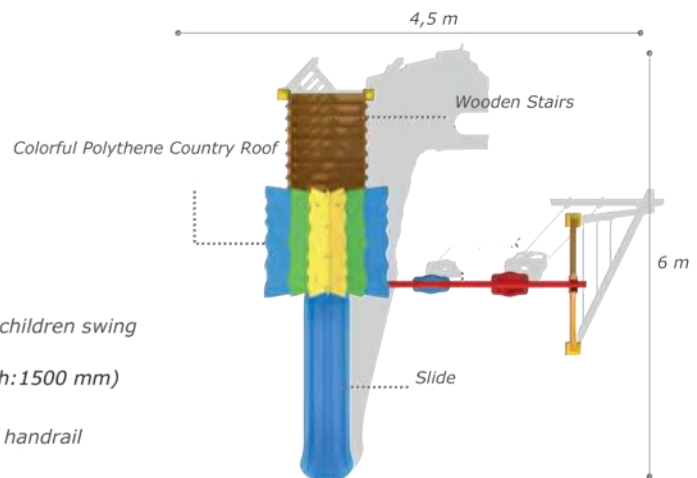

Activities

- Wooden platform
- Adults swing and children swing
- Polythene slide (h:1500 mm)
- Colorful polythene handrail
- Colorful polythene country roof
- Wooden playhouse