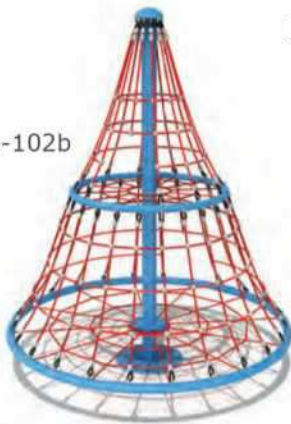

Mip-102b

Technical Specifications

- Powder Coating Finish
- Tube Profile Frame
- Steel wire Rope

Dimensions Mip-102a

- Use Zone: 160x160 cm
- Safety Zone: 260x260 cm
- Height: 200 cm

Dimensions Mip-102b

- Use Zone: 330x330 cm
- Safety Zone: 480x480 cm
- Height: 400 cm