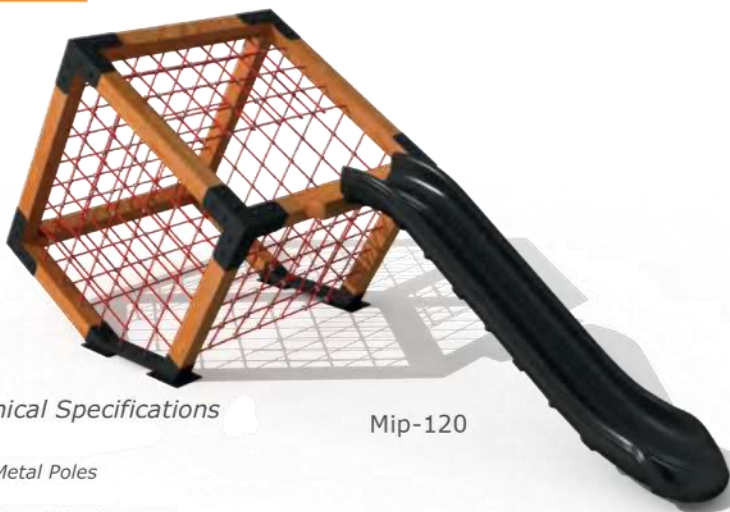

Mip-120

Mip-120