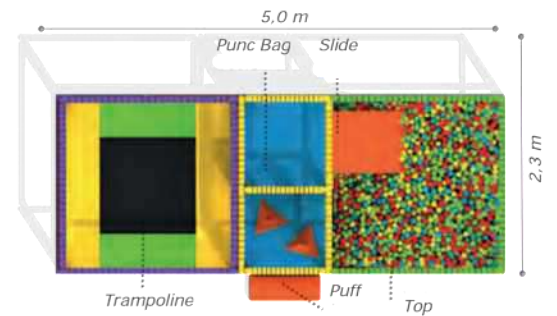

Msp-005

Activities

- 12 m² tatami (Flooring material)
- Climbing
- 5 pcs punch bag
- Entrance
- Roller slide
- Tarpaulin curtain

Technical Specifications

Metal Profile

Nonfading Tarpaulin Cover

32 Density Rubber

Height: 2,4 m

User Capacity: Up to 7 Children

Safety Zone: 7,5x4,5 m

Use Zone: 6,0x3,0 m

Msp-006

Activities

- 10 m² tatami (Flooring material)
- Trampoline
- Triangle barrier
- Tarpaulin curtain
- Entrance net
- Puff
- Slide

Technical Specifications

Metal Profile

Nonfading Tarpaulin Cover

32 Density Rubber

Height: 2,4 m

User Capacity: Up to 7 Children

Safety Zone: 6,5x3,8 m

Use Zone: 5,0x2,3 m