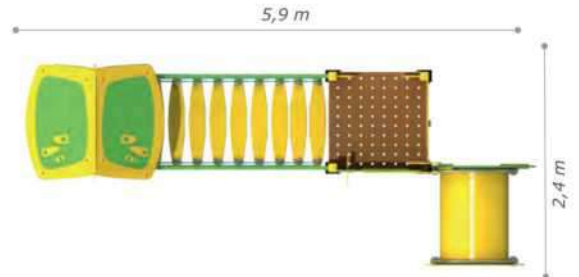

Mkz-301

Technical Specifications

- Composite | HDPE
- Aluminum Profile
- Plastisol

- User Capacity: Up to 5 Children
- Safety Zone: 6,2x5,7 m
- Use Zone: 4,7x4,2m
- Height: 3,25 m

Mkz-302

Technical Specifications

- Composite | HDPE
- Aluminum Profile
- Plastisol

- User Capacity: Up to 8 Children
- Safety Zone: 7,4x3,9 m
- Use Zone: 5,9x2,4 m
- Height: 2,7 m