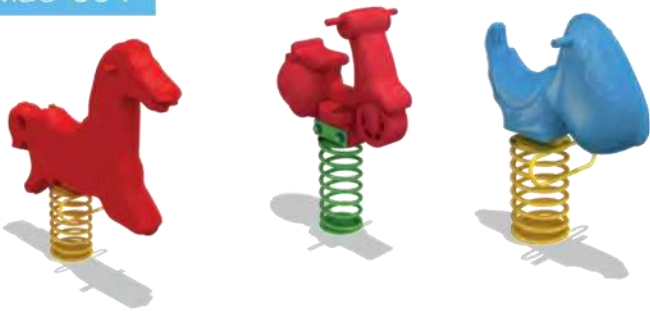

Mae-054

Mae-054

Technical Specifications

- Polythene
- Powder Coating Finish

Dimensions

- Use Zone: 30x65 cm
- Safety Zone: 130x165 cm
- Height: 75 cm