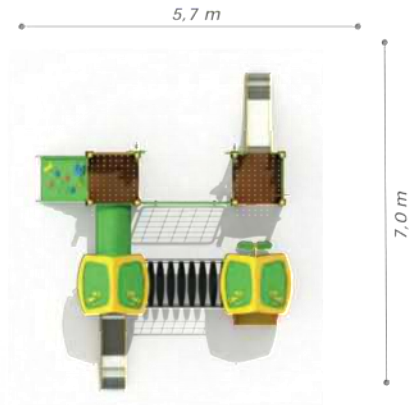

Mkz-307

Technical Specifications

- Composite | HDPE
- Aluminum Profile
- Plastisol

- User Capacity: Up to 8 Children
- Safety Zone: 7,0x8,7 m
- Use Zone: 5,5x7,2 m
- Height: 3,5 m

Mkz-308

Technical Specifications

- Composite | HDPE
- Aluminum Profile
- Plastisol

- User Capacity: Up to 15 Children
- Safety Zone: 8,5x7,2 m
- Use Zone: 7,0x5,7 m
- Height: 3,2 m