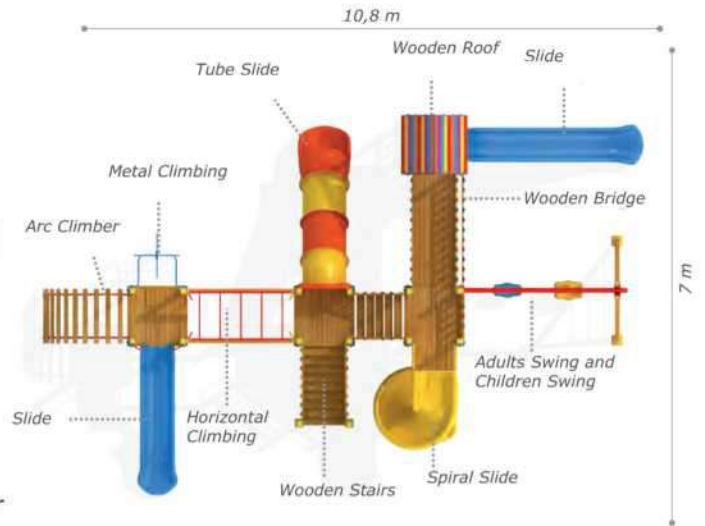

### Technical Specifications

-  Impregnated Pine
-  Polythene
-  Powder Coating | Outdoor Coating
-  Height: 2,5 m
-  User Capacity: Up to 12 Children
-  Safety Zone: 4,4x6,5 m
-  Use Zone: 2,9x5 m

### Activities

- Wooden flintstone shaped body
- Wooden platform
- Flintstone playhouse
- Polythene slide (h:1500 mm)
- Colorful polythene handrail
- Flintstone accessories

**Technical Specifications**

- Impregnated Pine
- Polythene
- Powder Coating | Outdoor Coating
- Height: 4,1 m
- User Capacity: Up to 20 Children
- Safety Zone: 8,5x12,3 m
- Use Zone: 7x10,8 m