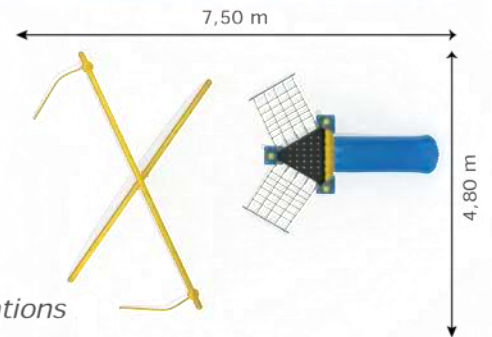

Mip-111

Technical Specifications

- Tube Profile Frame
- Steel Wire Rope
- Powder Coating Finish

Dimensions

- Use Zone: 750x480 cm
- Safety Zone: 900x630 cm
- Height: 270 cm