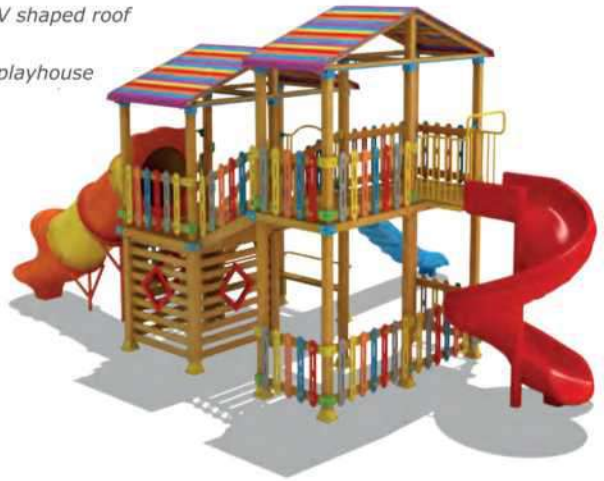

Technical Specifications

Impregnated Pine	Polythene Polietilen	Safety Zone: 7x9,7 m
Powder Coating	Outdoor Coating	Use Zone: 5,5x8,2 m
Height: 4,10 m		
User Capacity: Up to 20 Children