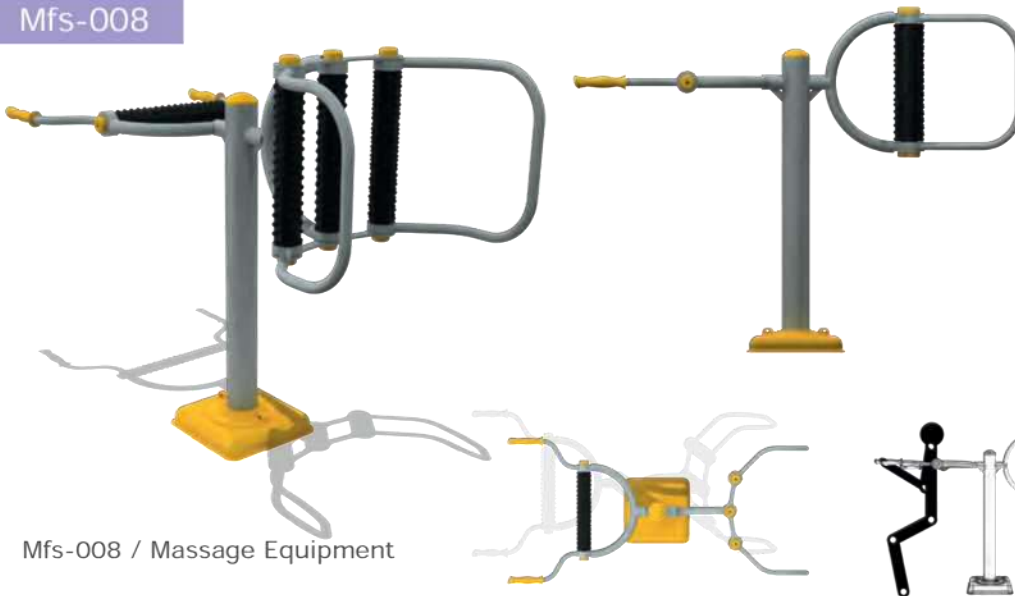

Functions

Arm, back, leg and abdominal muscles are run in balance with the movement. Aim of this product is to develop arm, back and abdominal muscles by providing oxygen to muscles after routine usage.

Mfs-008

Mfs-008 / Massage Equipment