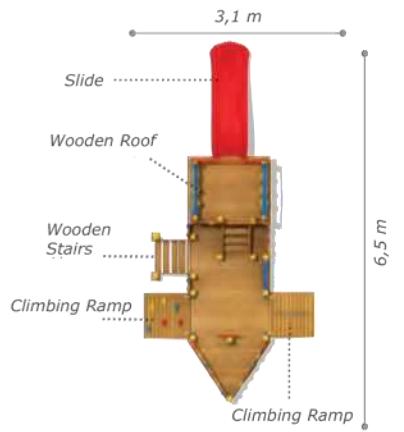

### Technical Specifications

- Impregnated Pine
- Polythene
- Powder Coating | Outdoor Coating
- Height: 3,7 m
- User Capacity: Up to 12 Children

- Safety Zone: 5,5x6,7 m
- Use Zone: 4,0x5,2 m
- Tic-Tac-Toe panel
- Adults swing and children swing

- Impregnated Pine
- Polythene
- Powder Coating | Outdoor Coating
- Height: 2,75 m
- User Capacity: Up to 10 Children
- Safety Zone: 4,6x8 m
- Use Zone: 3,1x6,5 m

Activities

- Wooden ship shaped body
- Wooden platform
- Colorful wooden handrail
- Polythene slide (h:1000mm)
- Ship accessories
- Climbing ramp
- Tic-Tac-Toe panel
- Abacus