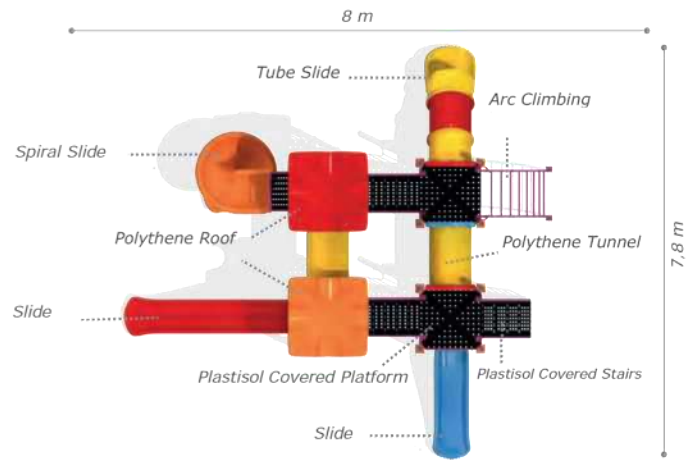

Mds-109

Activities

- Plastisol covered platform
- Plastisol covered stairs
- Colorful metal handrail
- Tic-Tac-Toe panel
- Polythene slide (h:1000 mm)
- Polythene slide (h:2000 mm)
- Polythene tube slide (h:1000 mm)
- Polythene spiral slide (h:2000 mm)
- Polythene tunnel
- Polythene roof
- Arc climbing

Technical Specifications

- Metal Poles
- Powder Coating
- Height: 4,2 m
- User Capacity: Up to 26 Children
- Safety Zone: 9,5x9,3 m
- Use Zone: 8x7,8 m