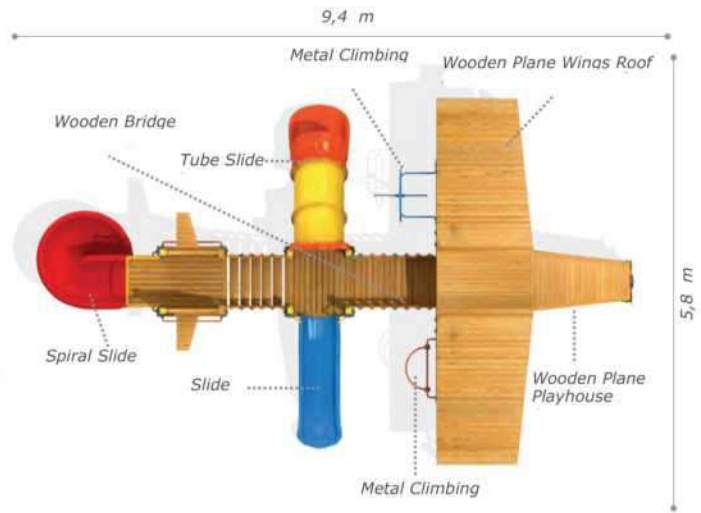

Technical Specifications

- Impregnated Pine
- Polythene
- Powder Coating
- Outdoor Coating
- Height: 3 m
- User Capacity: Up to 28 Children
- Safety Zone: 7,3x10,9 m
- Use Zone: 5,8x9,4 m

Activities

- Wooden plane shaped body
- Wooden platform
- Colorful polythene handrail
- Polythene slide (h:1000 mm)
- Polythene tube slide (h:1000 mm)
- Polythene spiral slide (h:1500 mm)

- Wooden bridge
- Plane accessories
- Wooden plane wing roof
- Tic-Tac-Toe panel
- Wood plane play house
- Metal climbing