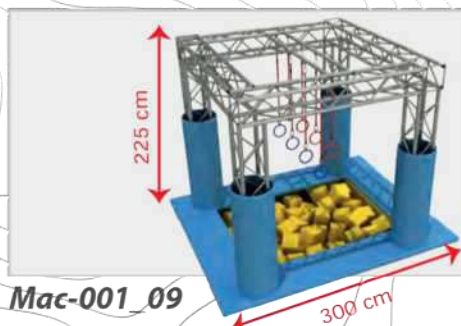

Mac-001_06

Mac-001_10

Mac-001_09