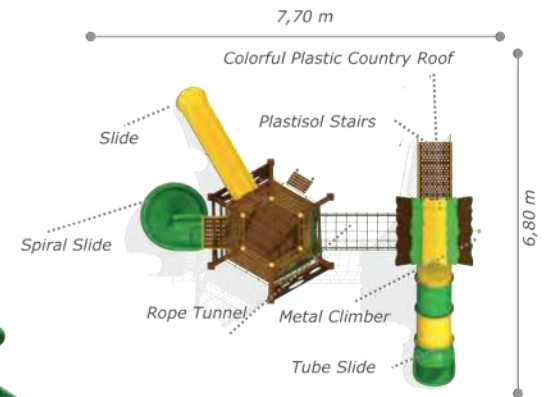

Mds-432

Technical Specifications

- Metal Poles | Polythene
- Powder Coating | Outdoor Coating
- Height: 4,5 m
- User Capacity: Up to 15 Children
- Safety Zone: 9,20x8,30 m
- Use Zone: 7,70x6,80m

Activities

- Faux finished metal
- Plastisol platform
- Polythene slide (h:1500 mm)
- Polythene spiral slide (h:1500 mm)
- Polythene tube slide (h:1500 mm)
- Metal climber
- Colorful plastic country roof
- Rope tunnel

Mds-433

Technical Specifications

- Metal Poles | Polythene
- Powder Coating | Outdoor Coating
- Height: 4,5 m
- User Capacity: Up to 24 Children
- Safety Zone: 9,30x8,20 m
- Use Zone: 7,80x6,70m

Activities

- Faux finished metal
- Plastisol platform
- Polythene slide (h:1500 mm)
- Polythene spiral slide (h:1500 mm)
- Polythene tube slide (h:1500 mm)
- Colorful plastic country roof
- Rope tunnel
- Adults swing and children swing