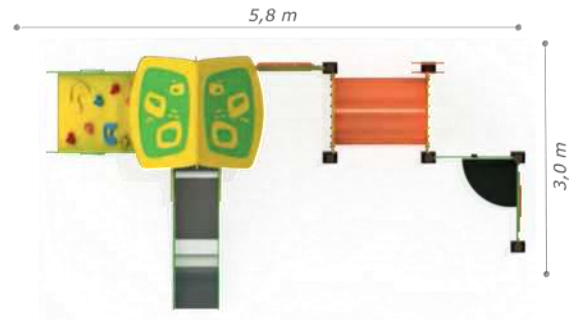

Technical Specifications

- User Capacity: Up to 4 Children
- Safety Zone: 4,8x4,1 m
- Use Zone: 3,3x2,6 m
- Height: 3,3 m
- Composite | HDPE
- Aluminum Profile
- Plastisol

Mkz-304