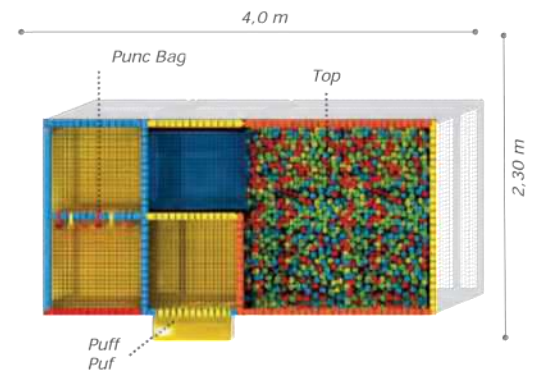

Msp-007

Activities

- 20 m² tatami (Flooring material)
- Trampoline
- 4 pcs punch bag
- Rotation Drum
- 5 pcs punch bag
- Tarpaulin curtain
- Triangle barrier
- Entrance net
- Tube tunnel
- Slide (1000mm)

Technical Specifications

- Metal Profile
- Nonfading Tarpaulin Cover
- 32 Density Rubber

- Height: 2,4 m
- User Capacity: Up to 12 Children
- Safety Zone: 6,5x5,5 m
- Use Zone: 5,0x4,0 m

Msp-008

Activities

- 8 m² tatami (Flooring material)
- Triangle barrier
- Tarpaulin curtain
- Puff
- 6 pcs punch bag
- Sandbag
- Entrance net

Technical Specifications

- Metal Profile
- Nonfading Tarpaulin Cover
- 32 Density Rubber

- Height: 2,4 m
- User Capacity: Up to 7 Children
- Safety Zone: 5,5x3,8 m
- Use Zone: 4,0x2,3 m