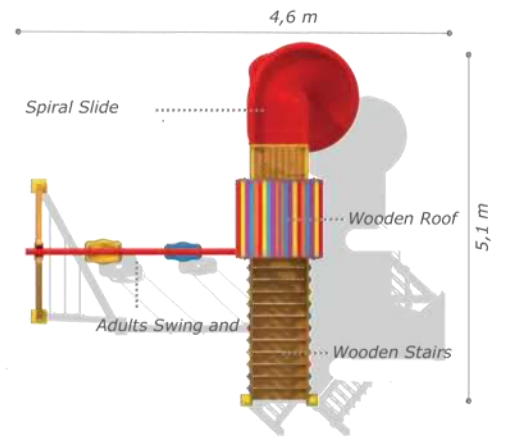

Activities

- Wooden platform
- Polythene spiral slide (h:2000 mm)
- Colorful polythene handrail
- Wooden V shaped roof
- Adults swing and children swing
- Wooden playhouse