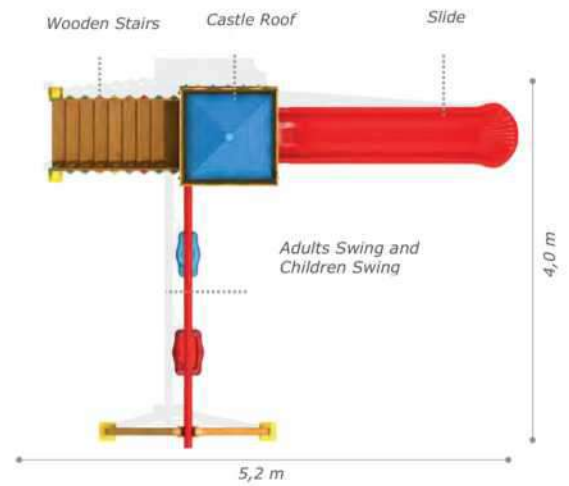

Mas-128

- Lighthouse accessories
- Lighthouse playhouse
- Lighthouse roof
- Climbing ramp

Technical Specifications

- Impregnated Pine
- Polythene
- Powder Coating | Outdoor Coating
- Height: 4,7 m
- User Capacity: Up to 18 Children
- Safety Zone: 6,6x5,8 m
- Use Zone: 5,1x4,3 m

Activities

- Wooden lighthouse shaped body
- Wooden platform
- Colorful polythene handrail
- Polythene slide (h:1500 mm)
- Colorful wooden handrail

Mas-129

Activities

- Wooden platform
- Colorful polythene handrail
- Polythene slide (h:1500 mm)
- Colorful castle roof

Technical Specifications

- Impregnated Pine
- Polythene
- Powder Coating | Outdoor Coating
- Height: 3,7 m
- User Capacity: Up to 12 Children

- Safety Zone: 5,5x6,7 m
- Use Zone: 4,0x5,2 m
- Tic-Tac-Toe panel
- Adults swing and children swing