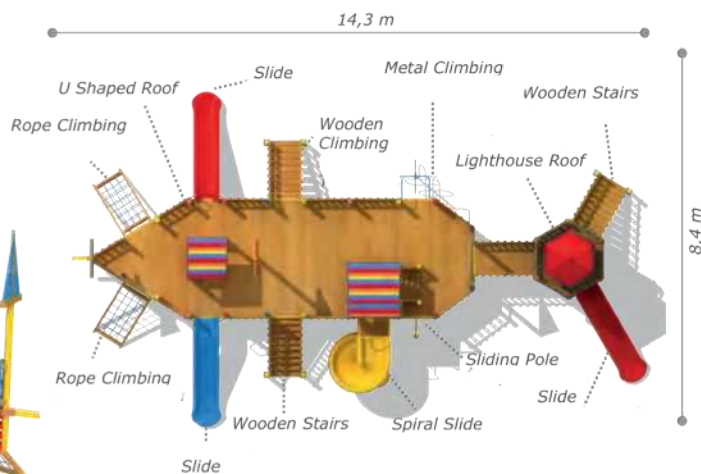

Technical Specifications

- Impregnated Pine
- Powder Coating | Outdoor Coating
- Height: 6 m
- User Capacity: Up to 48 Children

- Safety Zone: 15,8x9,9 m
- Use Zone: 14,3x8,4 m

Activities

- Wooden ship shaped body
- Polythene spiral slide (h:2000 mm)
- Wooden platform
- Rope climbing
- Sliding pole
- Playhouse under ship body
- Colorful stairs with wooden handrail
- Colorful polythene handrail
- Lighthouse accessories
- Metal climbing
- Polythene slide (h:1500 mm)
- Wooden U shaped roof
- Ship accessories
- Lighthouse playhouse