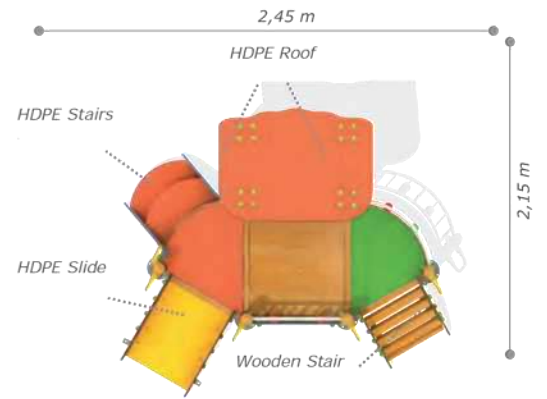

Mto-201

Technical Specifications

- Impregnated Pine
- HDPE
- Powder Coating
- Outdoor Coating
- Height: 1,70 m
- User Capacity: Up to 6 Children
- Safety Zone: 3,45x3,15 m
- Use Zone: 2,45x2,15 m

Activities

- HDPE platform
- Wooden platform
- HDPE stair
- HDPE roof
- HDPE slide (h:500 mm)

Mto-202

Technical Specifications

- Impregnated Pine
- HDPE
- Stainless Sheet
- Powder Coating
- Outdoor Coating
- Height: 2,20 m
- User Capacity: Up to 6 Children
- Safety Zone: 5,30x3,50 m
- Use Zone: 3,80x2,00 m

Activities

- Plywood platform
- HDPE climbing
- Stainless slide (h:600 mm)
- HDPE roof
- HDPE stair