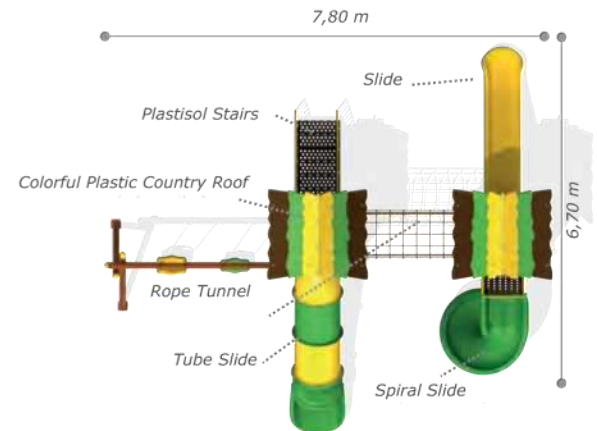

Mds-432

Technical Specifications

- Metal Poles | Polythene
- Powder Coating | Outdoor Coating
- Height: 4,5 m
- User Capacity: Up to 15 Children
- Safety Zone: 9,20x8,30 m
- Use Zone: 7,70x6,80m

Activities

- Faux finished metal
- Plastisol platform
- Polythene slide (h:1500 mm)
- Polythene spiral slide (h:1500 mm)
- Polythene tube slide (h:1500 mm)
- Metal climber
- Colorful plastic country roof
- Rope tunnel

Mds-433

Technical Specifications

- Metal Poles | Polythene
- Powder Coating | Outdoor Coating
- Height: 4,5 m
- User Capacity: Up to 24 Children
- Safety Zone: 9,30x8,20 m
- Use Zone: 7,80x6,70m

Activities

- Faux finished metal
- Plastisol platform
- Polythene slide (h:1500 mm)
- Polythene spiral slide (h:1500 mm)
- Polythene tube slide (h:1500 mm)
- Colorful plastic country roof
- Rope tunnel
- Adults swing and children swing