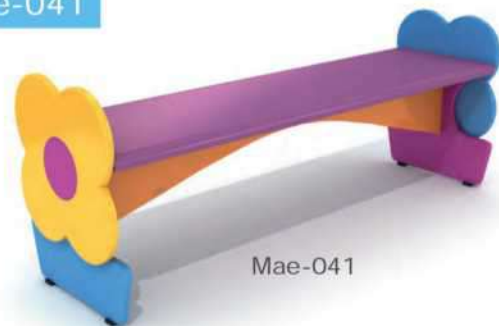

Mae-041

Mae-041

Technical Specifications

- MDF Laminated
- Indoor Coating Finish

Dimensions

- Use Zone: 45x150 cm
- Safety Zone: 145x250 cm
- Height: 60 cm