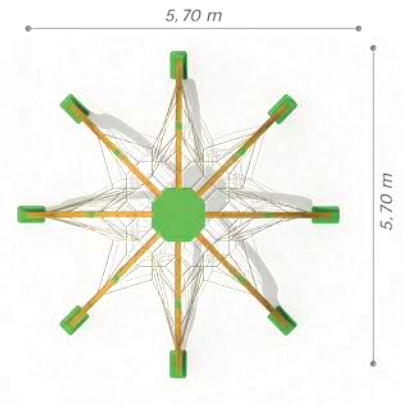

Mip-114

- Safety Zone: 14,30x9,00 m
- Height: 3,45 m
- Use Zone: 12,80x7,50 m
- User Capacity: Up to 25 Children
- Tube Profile Frame
- Steel Wire Rope
- Polythene slides
- HDPE Handrail
- Powder Coating Finish

Technical Specifications

Mip-115

Technical Specifications

- Impregnated Pine
- Box Profile Frame
- Steel Wire Rope
- Plywood
- Powder Coating Finish
- Safety Zone: 7,20x7,20 m
- Use Zone: 5,70x5,70 m
- User Capacity: Up to 10 Children
- Height: 3,65 m

Mip-116

Technical Specifications

- Tube Profile Frame
- Steel Wire Rope
- Stainless Sheet Tube Profile
- Rubber Mip-116b

- Safety Zone: Mip-116a 5,50x5,50 m   Mip-116b 10,80x5,50 m
- Use Zone: Mip-116a 4,00x4,00 m   Mip-116b 9,30x4,00 m
- User Capacity: Up to 10 Children
- Height: 3,25 m