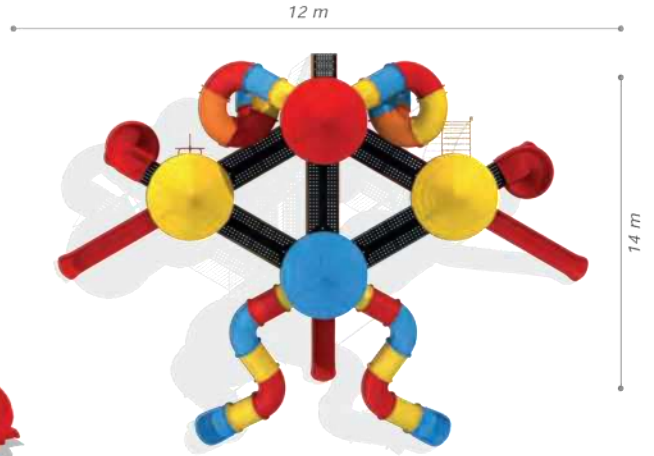

Technical Specifications

- Metal Poles
- Powder Coating
- Safety Zone: 15x17 m
- Use Zone: 12x14 m
- Height: 7,60 m

Activities

- 4 Hexagon poythene roof
- 2 Hexagon tower (h:100cm, h:200cm)
- 2 Hexagon tower (h:100cm, h:275cm)
- 1 Hexagon tower (h:100cm, h:275cm,h:450cm)
- 1 Arc climber
- 1 Metal climber
- 1 Slide (h:100cm)
2. Spiral slide (h:200cm)
- 2 Spiral slide railing
- 4 Adet Hexagon towers Altigen kule
- 2 Hexagon towers (h:100cm)
- 2 Hexagon towers (h:200cm)
- 2 Adet Tube slide (h:275cm)
- 2 Adet Spiral tube slide (h:450cm)
- 6 Adet Plastisol bridge
- 2 Adet Stairs (h:100cm)
- 2 Adet Stairs (h:175cm)
- Metal stairs railing