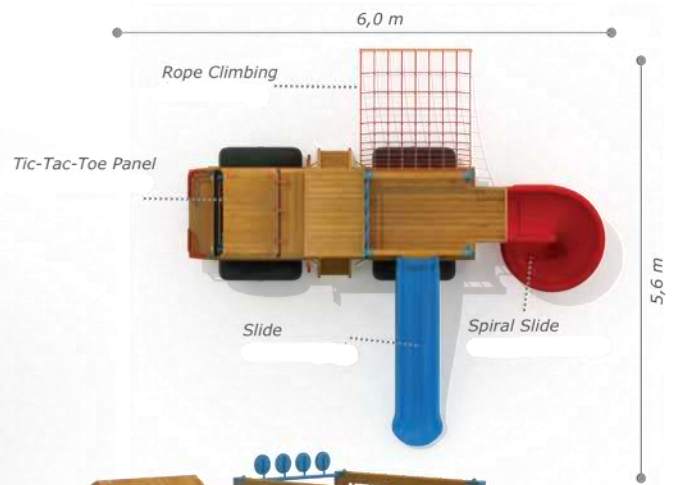

Mas-157

Technical Specifications

Impregnated Pine

Polythene

Metal Poles / Plastisol

Powder Coating | Outdoor Coating

Height: 2,70 m

User Capacity: Up to 15 Children

Safety Zone: 7,5x7,1m

Use Zone: 6,0x5,6m

Activities

- Wooden truck shaped body
- Polythene slide (h:1500 mm)
- Rope Climbing
- Abacus
- Polythene spiral slide

Mas-158

Technical Specifications

Impregnated Pine

Metal Poles

Powder Coating | Outdoor Coating

Height: 2,30 m

User Capacity: Up to 10 Children

Safety Zone: 5,60x3,40 m

Use Zone: 4,10x1,90m

Activities

- Wooden caravan shaped body
- Wooden stairs
- Various wooden and metal accessories