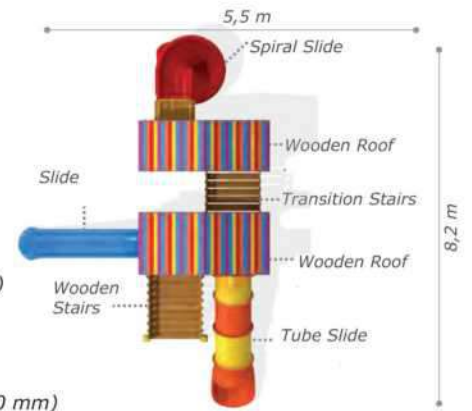

Activities

- Wooden platform
- Polythene slide (h:1500 mm)
- Polythene tube slide (h:1500 mm)
- Colorful polythene handrail
- Polythene spiral slide (h:2000 mm)
- Wooden V shaped roof
- Wooden playhouse