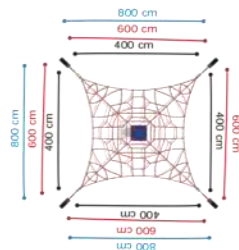

Mip-106a-b-c