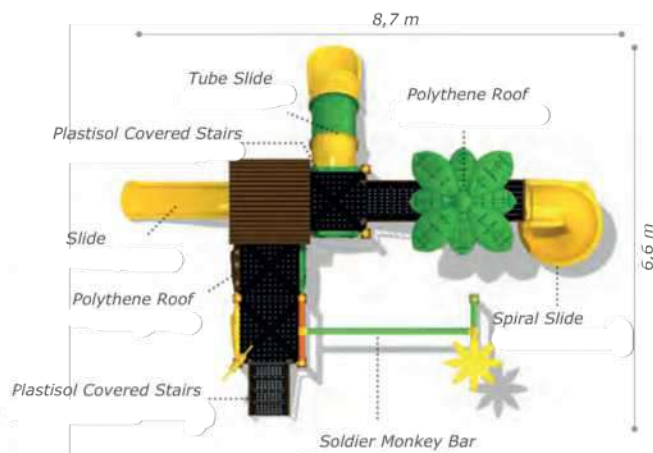

Mds-418

Activities

- Plastisol covered platform
- Colorful metal handrail

Technical Specifications

- Metal Poles
- Powder Coating
- Height: 4,3 m
- User Capacity: Up to 24 Children
- Safety Zone: 10,2x8,1 m
- Use Zone: 8,7x6,6 m

- Plastisol covered stairs
- Polythene palm roof
- Polythene wooden shaped roof
- Polythene spiral slide (h:2000 mm)
- Polythene slide (h:1000 mm)
- Polythene tube slide (h:1000 mm)
- Polythene handrail
- Soldier monkey bar

Mds-419

Activities

- Plastisol covered platform
- Polythene wooden shaped roof
- Polythene spiral slide (h:2000 mm)
- Plastisol covered stairs
- Colorful metal handrail
- Polythene slide (h:2000 mm)
- Polythene palm roof
- Polythene handrail
- Polythene slide (h:1000 mm)
- Metal climber
- Plastisol covered bridge
- Polythene tube slide (h:1000 mm)

Technical Specifications

- Metal Poles
- User Capacity: Up to 32 Children
- Powder Coating
- Safety Zone: 11,5x8,1 m
- Height: 4,3 m
- Use Zone: 10x6,6 m