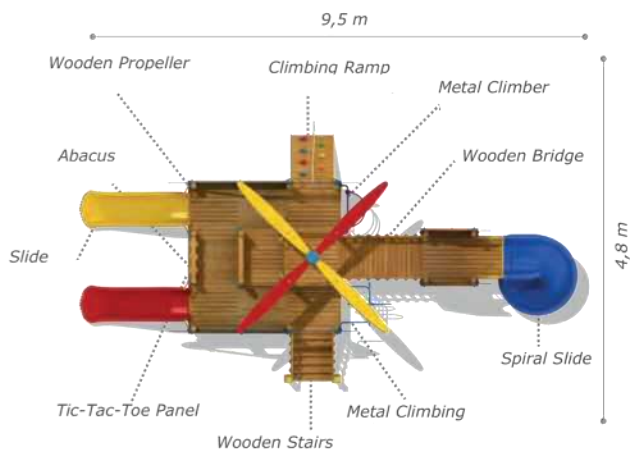

- Impregnated Pine
- Polythene
- Powder Coating | Outdoor Coating
- Height: 2,75 m
- User Capacity: Up to 10 Children
- Safety Zone: 4,6x8 m
- Use Zone: 3,1x6,5 m

Activities

- Wooden ship shaped body
- Wooden platform
- Colorful wooden handrail
- Polythene slide (h:1000mm)
- Ship accessories
- Climbing ramp
- Tic-Tac-Toe panel
- Abacus

Technical Specifications

- Impregnated Pine
- Polythene
- Powder Coating | Outdoor Coating
- Height: 2,75 m
- User Capacity: Up to 10 Children
- Safety Zone: 4,6x8 m
- Use Zone: 3,1x6,5 m

**Technical Specifications**