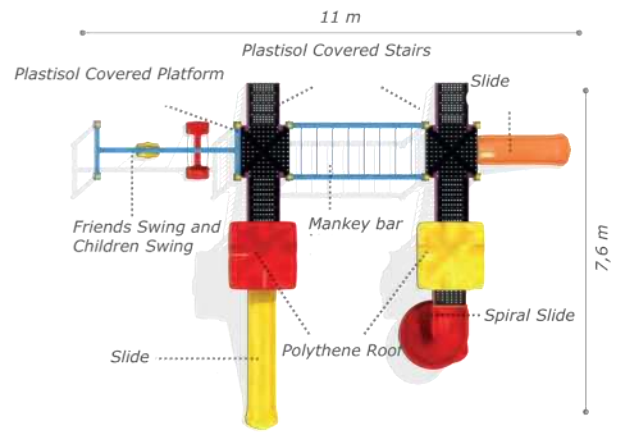

Mds-105

Activities

- Plastisol covered platform
- Tic-Tac-Toe panel
- Plastisol covered stairs
- Horizontal climbing set
- Colorful metal handrail
- Polythene slide (h:1000 mm)
- Polythene slide (h:2000 mm)
- Polythene spiral slide (h:2000 mm)
- Polythene roof
- Mankey bar
- Friends swing and children swing

Technical Specifications

- Metal Poles
- Powder Coating
- Height: 4,2 m
- User Capacity: Up to 26 Children
- Safety Zone: 9,1x12,5 m
- Use Zone: 7,6x11 m

Mds-106

Activities

- Plastisol covered platform
- Plastisol covered stairs
- Colorful metal handrail
- Polythene slide (h:1000 mm)
- Polythene tube slide (h:1000 mm)
- Polythene slide (h:2000 mm)
- Polythene spiral slide (h:2000 mm)
- Polythene roof
- Arc climber
- Bridge
- Tic-Tac-Toe panel

Technical Specifications

- Metal Poles
- Powder Coating
- Height: 4,2 m
- User Capacity: Up to 24 Children
- Safety Zone: 8,1x11,3 m
- Use Zone: 6,6x9,8 m