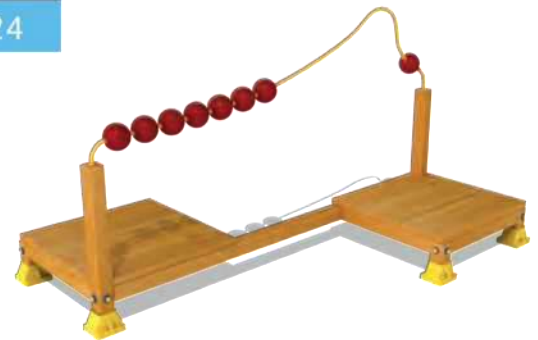

Mae-024

Mae-024

Technical Specifications / Dimensions

- Impregnated Pine

- Use Zone: 180x270 cm
- Safety Zone: 280x370 cm
- Height: 150 cm