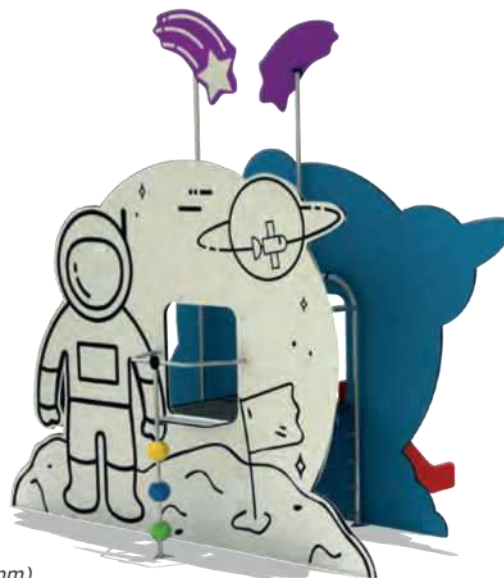

Activities

- HDPE space shaped body
- HDPE Railing
- Stainless sheet metal slides (h: 1000 mm)
- Metal climber
- Plastisol Platform
- Plastisol covered platform