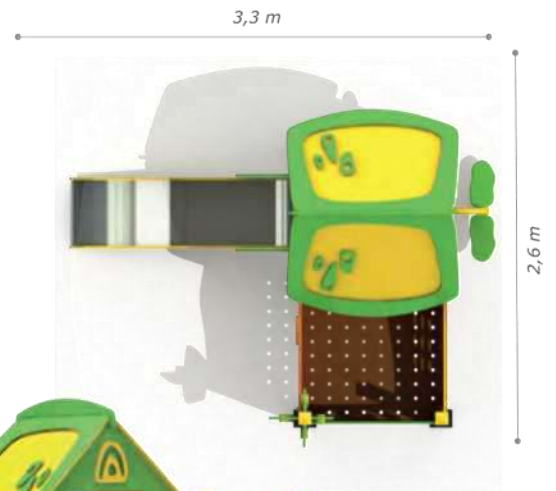

- Composite | HDPE
- Aluminum Profile
- Plastisol

- User Capacity: Up to 8 Children
- Safety Zone: 7,4x3,9 m
- Use Zone: 5,9x2,4 m
- Height: 2,7 m

Mkz-303

Technical Specifications

- User Capacity: Up to 4 Children
- Safety Zone: 4,8x4,1 m
- Use Zone: 3,3x2,6 m
- Height: 3,3 m
- Composite | HDPE
- Aluminum Profile
- Plastisol