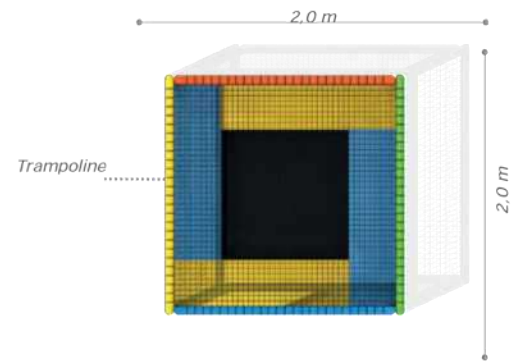

Mte-003

Activities

- 1 pcs trampoline
- Entrance net

Technical Specifications

- Height: 2,4 m
- User Capacity: Up to 2 Children
- Safety Zone: 3,5x3,5 m
- Use Zone: 2,0x2,0 m

Metal Profile

Nonfading Tarpaulin Cover

32 Density Rubber

Mte-004

Technical Specifications

- Height: 2,4 m
- User Capacity: Up to 4 Children
- Safety Zone: 5,5x3,5 m
- Use Zone: 4,0x2,0 m

Metal Profile

Nonfading Tarpaulin Cover

32 Density Rubber

Activities

- 2 pcs trampoline
- Entrance net