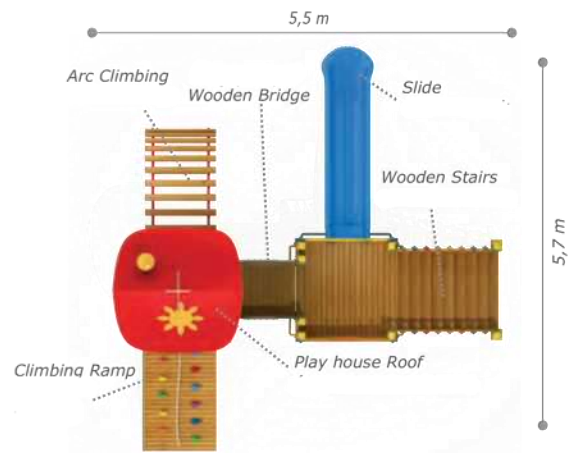

Technical Specifications

- Impregnated Pine
- Polythene
- Powder Coating | Outdoor Coating
- Height: 3,85 m
- User Capacity: Up to 10 Children
- Safety Zone: 7,2x7 m
- Use Zone: 5,7x5,5 m