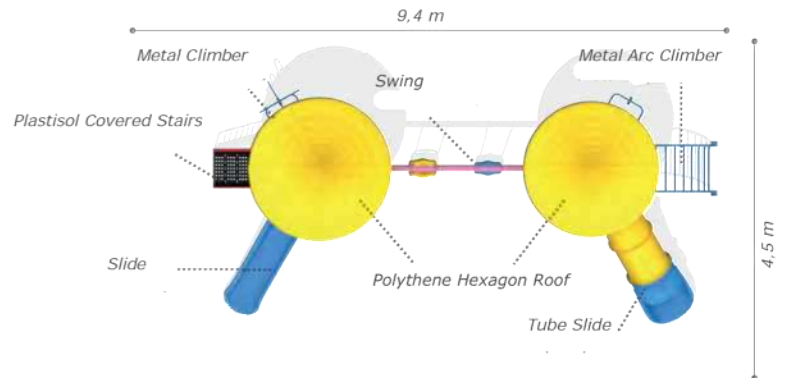

Mds-436

Activities

- Plastisol covered platform ● Polythene tunnel

Technical Specifications

- Metal Poles
- Powder Coating
- Height: 4,3 m
- User Capacity: Up to 18 Children
- Safety Zone: 9,8x8 m
- Use Zone: 8,3x6,5 m

- Plastisol covered stairs ● Double swings
- Metal climber ● Soldier monkey bar
- Polythene hexagon roof ● Polythene handrail
- Colorful metal handrail
- Polythene slide (h:1000 mm)
- Tic-Tac-Toe panel

Mds-437

Activities

- Plastisol covered platform ● Climber

Technical Specifications

- Metal Poles
- Powder Coating
- Height: 4,3 m
- User Capacity: Up to 18 Children
- Safety Zone: 10,9x6m
- Use Zone: 9,4x4,5 m

- Plastisol covered stairs ● Swing
- Metal climber ● Metal arc climber
- Polythene hexagon roof ● Polythene handrail Polietilen korkuluk
- Colorful metal handrail
- Polythene slide (h:1000 mm)
- Polythene tube slide (h:1000 mm)
- Tic-Tac-Toe panel