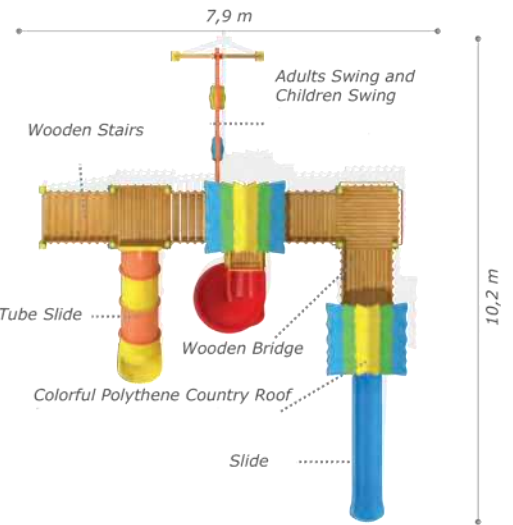

### Technical Specifications

Impregnated Pine

Polythene

Powder Coating | Outdoor Coating

Height: 4,8 m

User Capacity: Up to 20 Children

Safety Zone: 9,4x11,7 m

Use Zone: 7,9x10,2 m

### Activities

- Wooden platform
- Colorful Polythene handrail
- Polythene tube slide (h:1500 mm)
- Polythene slide (h:2000 mm)
- Polythene spiral slide (h:2000 mm)
- Colorful polythene country roof
- Wooden bridge
- Adults swing and children swing