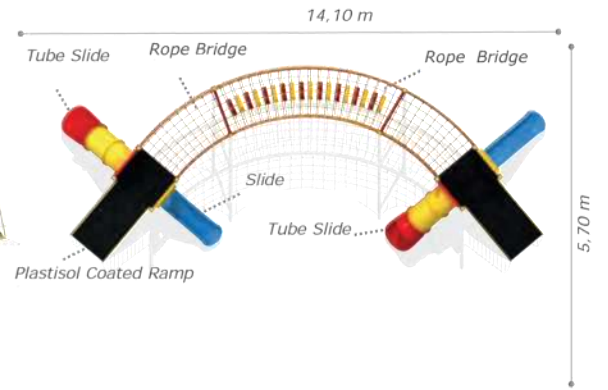

Mip-118

Technical Specifications

Metal Poles

Rope Bridge

Polythene

Powder Coating

Dimensions

Height: 3,80 m

User Capacity: Up to 20 Children

Safety Zone: 15,60x7,20 m

Use Zone: 14,10x5,70 m

Activities

- Plastisol covered ramp
- Colorful metal handrail
- Polythene tube slide
- Slide
- Rope bridge