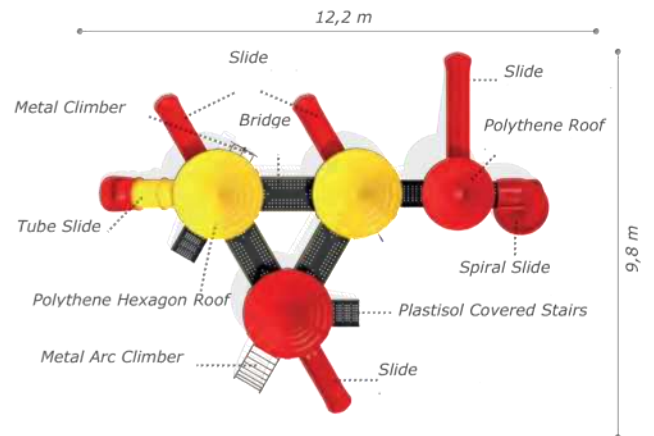

Mds-438

Activities

- Tic-Tac-Toe panel
- Polythene hexagon roof
- Plastisol covered platform
- Polythene handrail
- Plastisol covered stairs
- Plastisol bridge
- Colorful metal handrail
- Metal arc climber

Technical Specifications /

- Metal Poles
- Powder Coating
- Height: 5,1 m
- User Capacity: Up to 32 Children
- Safety Zone: 13x9,1 m
- Use Zone: 11,5x7,6 m

- Polythene spiral slide (h:2000 mm)
- Polythene slide (h:2000 mm)
- Polythene slide (h:1000 mm)
- Polythene tube slide (h:1000 mm)

Mds-439

Activities

- Plastisol covered platform
- Plastisol covered stairs
- Colorful metal handrail
- Polythene hexagon roof
- Metal climber
- Tic-Tac-Toe panel
- Metal arc climber

Technical Specifications

- Metal Poles
- Powder Coating
- Height: 5,1 m
- User Capacity: Up to 46 Children
- Safety Zone: 13,7x11,3 m
- Use Zone: 12,2x9,8 m

- Polythene slide (h:2000 mm)
- Polythene spiral slide (h:2000 mm)
- Polythene slide (h:1000 mm)
- Plastisol bridge
- Polythene handrail
- Polythene tube slide (h:1000 mm)