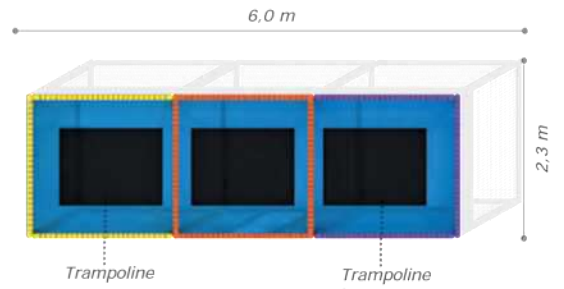

Mte-005

Activities

- 3 pcs trampoline
- Entrance net

Technical Specifications

- Metal Profile
- Nonfading Tarpaulin Cover
- 32 Density Rubber
- Height: 2,4 m
- User Capacity: Up to 6 Children
- Safety Zone: 7,5x3,8 m
- Use Zone: 6,0x2,3 m

Mte-006

Activities

- 4 pcs trampoline
- Wooden stairs
- Entrance net

Technical Specifications

- Metal Profile
- Powder Coating
- Nonfading Tarpaulin Cover
- 32 Density Rubber
- Height: 3,0 m
- User Capacity: Up to 8 Children
- Safety Zone: 7,5x8,7 m
- Use Zone: 6,0x7,2 m