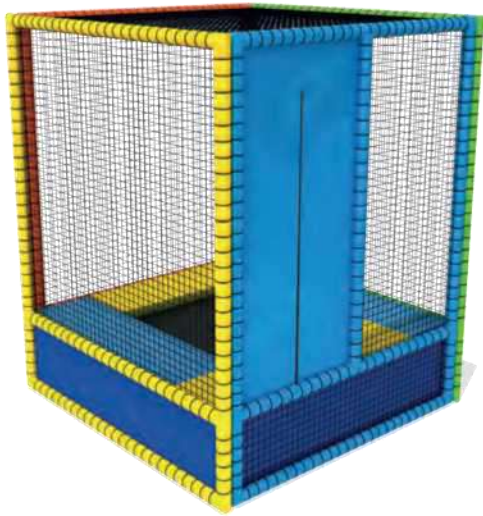

Mte-003

Activities

- 1 pcs trampoline
- Entrance net