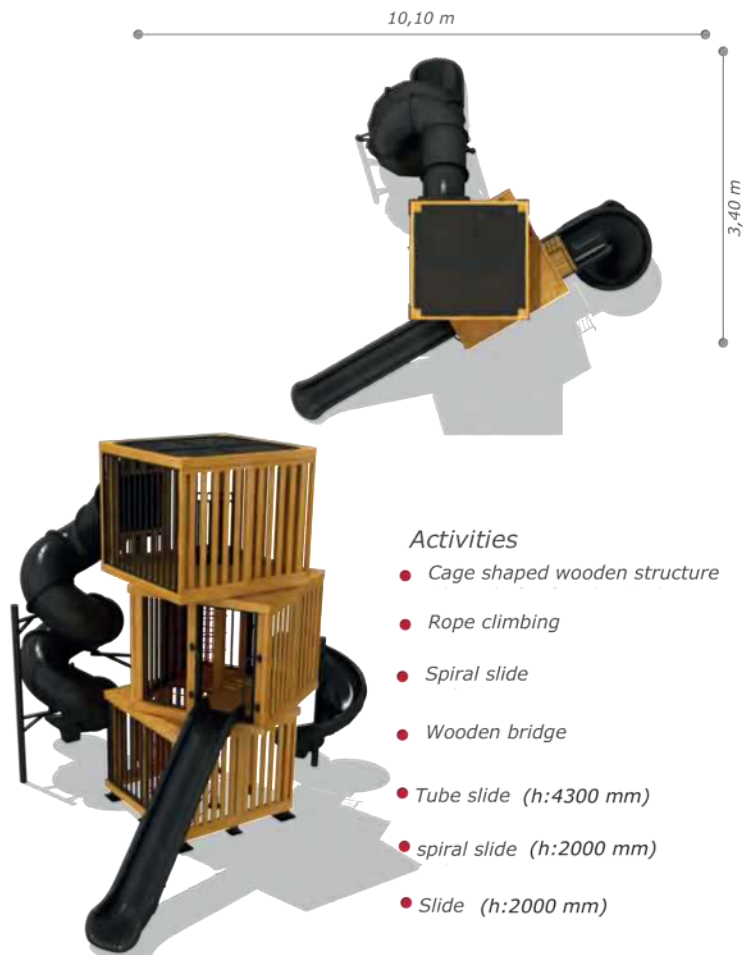

Activities

- Cage shaped wooden structure
- Rope climbing
- Spiral slide
- Wooden bridge
- Tube slide (h:4300 mm)
- spiral slide (h:2000 mm)
- Slide (h:2000 mm)