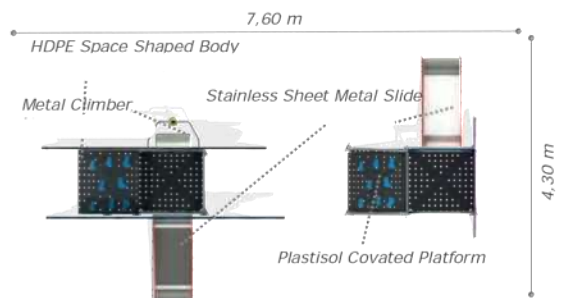

Mko-103

Technical Specifications

Material: HDPE | HPL | Plywood

Tube Profile

Stainless Sheet Metal

Powder Coating

Height: 3,10 m

User Capacity: Up to 10 Children

Safety Zone: 9,80x5,80 m

Use Zone: 8,30x4,30 m

Activities

- HDPE sea shaped body
- HDPE Railing
- Stainless sheet metal slides (h: 1000 mm)
- Metal climber
- Rope climber
- Plastisol covered platform

* The colors of the plastic parts can change depending on the colors available at our suppliers.

Mko-104

Technical Specifications

Material: HDPE | HPL | Plywood

Tube Profile

Stainless Sheet Metal

Powder Coating

User Capacity: Up to 8 Children

Safety Zone: 9,10x5,80 m

Use Zone: 7,60x4,30m

Height: 3,90 m

Activities

- HDPE space shaped body
- HDPE Railing
- Stainless sheet metal slides (h: 1000 mm)
- Metal climber
- Plastisol Platform
- Plastisol covered platform

* The colors of the plastic parts can change depending on the colors available at our suppliers.