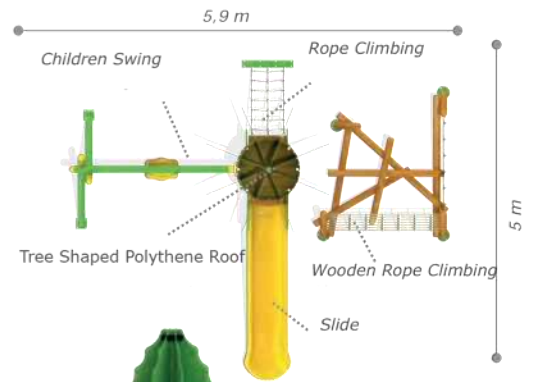

### Technical Specifications

-  Impregnated Pine
-  Polythene
-  Powder Coating | Outdoor Coating
-  Height: 4,7 m
-  User Capacity: Up to 20 Children
-  Safety Zone: 10,70x7,70m
-  Use Zone: 9,20x6,20 m

### Activities

- Mushroom shaped fiber roof
- Polythene Spiral Slide (h:1500 mm)

**Technical Specifications**

-  *Impregnated Pine*       *Polythene*
-  *Powder Coating* | *Outdoor Coating*
-  *Height:* 4,8 m
-  *User Capacity:* Up to 10 Children
-  *Safety Zone:* 7,4x6,5 m
-  *Use Zone:* 5,9x5 m