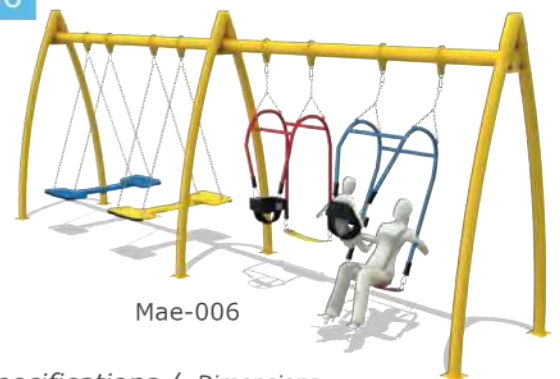

Mae-006

Mae-006

Technical Specifications / Dimensions

Material: Tube Profile

Polythene,

Outdoor Coating

Use Zone: 120x620 cm

Safety Zone: 220x720 cm

Height: 245 cm