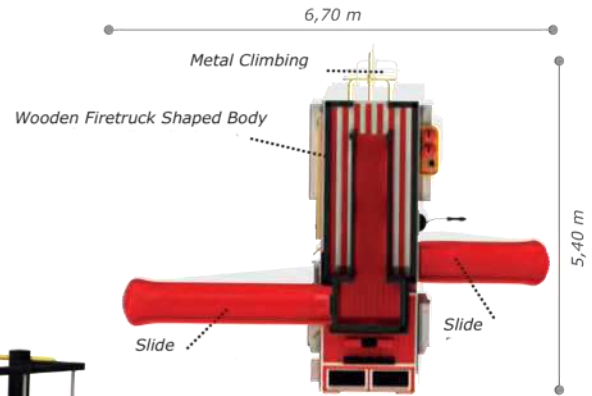

Technical Specifications

- Impregnated Pine
- Metal Poles
- Powder Coating | Outdoor Coating
- Height: 2,90 m
- User Capacity: Up to 12 Children
- Safety Zone: 8,20x6,90 m
- Use Zone: 6,70x5,40 m

Activities

- Wooden firetruck shaped body
- Polythene slide (h:1000 mm)
- Polythene slide (h:1500 mm)
- Metal climbing