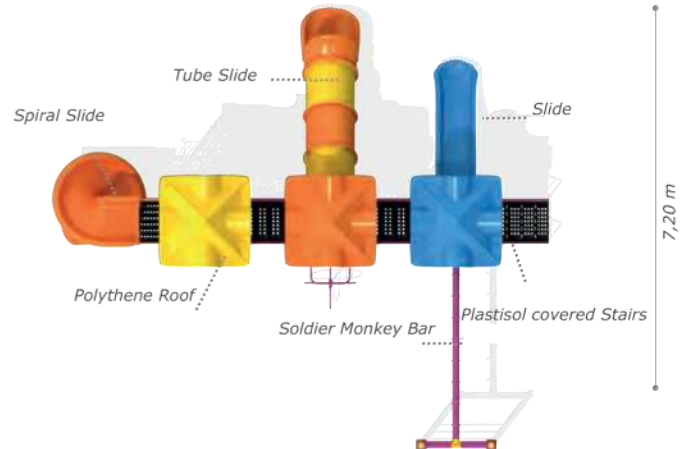

Mds-114 / Tip 1