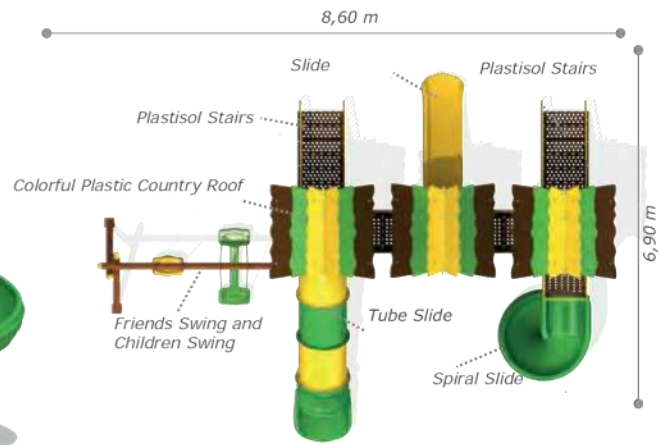

Mds-434

Technical Specifications

- Metal Poles | Polythene
- Powder Coating | Outdoor Coating
- Height: 4,50 m
- User Capacity: Up to 24 Children
- Safety Zone: 10,10x8,40 m
- Use Zone: 8,60x6,90m

Activities

- Faux finished Metal
- Plastisol platform
- Polythene slide (h:1000 mm)
- Polythene spiral slide (h:1500 mm)
- Polythene tube slide (h:1500 mm)
- Friends swing and children swing
- Colorful plastic country roof
- Polythene handrail

Mds-435

Activities

- Plastisol covered platform
- Plastisol covered stairs
- Metal climber
- Polythene hexagon roof
- Tic-Tac-Toe panel
- Colorful metal handrail
- Polythene slide (h:1500 mm)
- Polythene spiral slide (h:1500 mm)

Technical Specifications

- Metal Poles
- User Capacity: Up to 10 Children
- Powder Coating
- Safety Zone: 6,30x7,10 m
- Height: 4,8 m
- Use Zone: 4,80x5,60 m

(h:1500 mm)

(h:1500 mm)