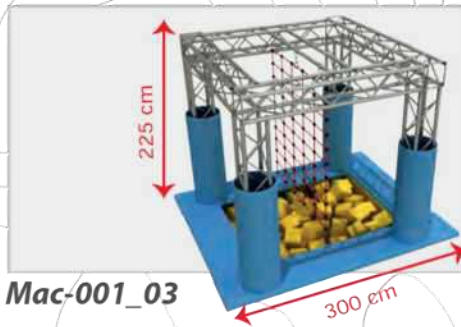

Technical Specifications

Material: Tube Profile
Nonfading Tarpaulin Cover
32 Density Sponge

Powder Coating

Height: 225 cm

Single Cage
User Capacity: Up to 2 Children

Safety Zone: 400x400 cm

Use Zone: 300x300 cm

Client-orientated combinations available with special dimensions.