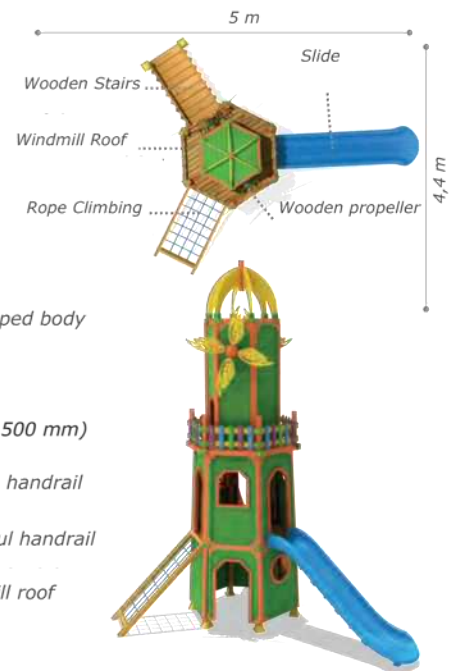

Activities

- Wooden windmill shaped body
- Wooden platform
- Polythene slide (h:1500 mm)
- Colorful wooden handrail
- Polythene colorful handrail
- Wooden windmill roof