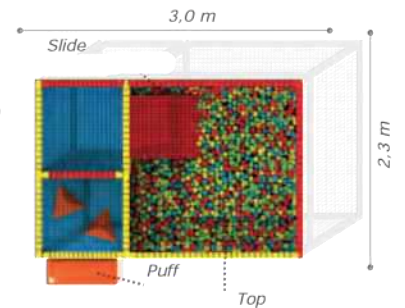

Activities

- 6 m² tatami (Flooring material)
- Entrance net
- Puff
- Slide
- Triangle barrier