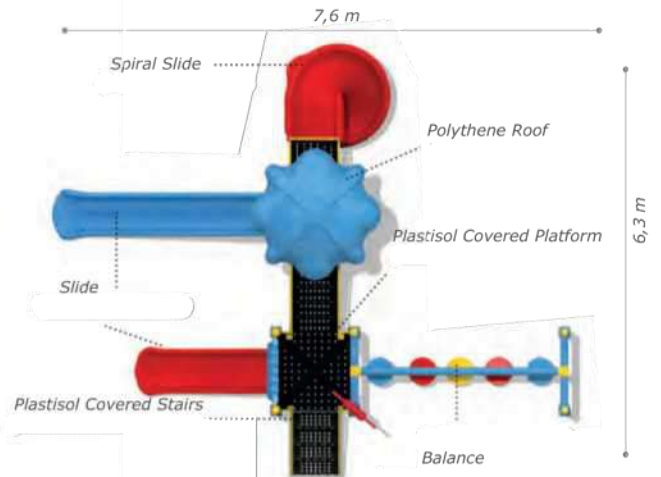

Mds-422

Activities

- Plastisol covered platform
- Polythene handrail

Technical Specifications

- Metal Poles
- Powder Coating
- Height: 4,2 m
- User Capacity: Up to 20 Children
- Safety Zone: 7,8x9,1 m
- Use Zone: 6,3x7,6 m

- Plastisol covered stairs
- Polythene playhouse
- Polythene turtle roof
- Balance
- Colorful metal handrail
- Polythene slide (h:1000 mm)
- Polythene slide (h:2000 mm)
- Polythene spiral slide (h:2000 mm)

Mds-423

Activities

- Plastisol covered platform
- Plastisol covered stairs
- Polythene turtle roof
- Colorful metal handrail
- Polythene arc climber
- Polythene handrail
- Polythene spiral slide (h:2000 mm)
- Polythene playhouse
- Balance
- Polythene slide (h:1000 mm)
- Polythene tube slide (h:1000 mm)

Technical Specifications

- Metal Poles
- Powder Coating
- Height: 4,2 m
- User Capacity: Up to 5 Children
- Safety Zone: 9,3x8 m
- Use Zone: 7,8x6,5 m