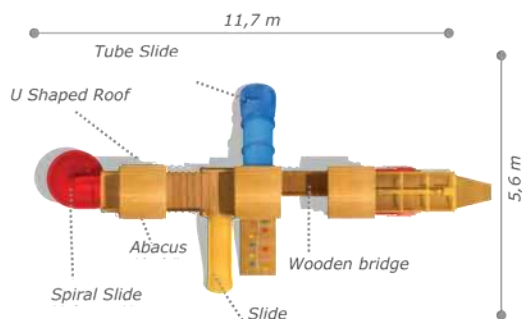

Mas-135

Activities

- Wooden train shaped body
- Wooden platform
- Polythene slide (h:1000 mm)
- Polythene spiral slide (h:1500 mm)
- Polythene tube slide Polietilen tüp kaydırak (h:1000 mm)
- Wooden U shaped roof
- Wooden climber
  - Abacus
  - Bell