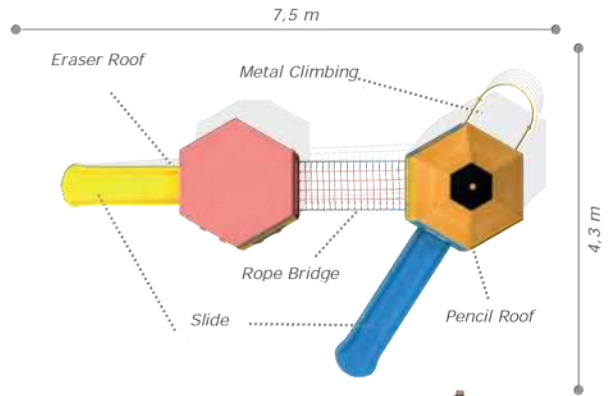

Mas-151

Technical Specifications

- Impregnated Pine
- Polythene
- Powder Coating | Outdoor Coating
- Height: 3,6 m
- User Capacity: Up to 20 Children
- Safety Zone: 11,6x7,4 m
- Use Zone: 10,1x5,9 m

Activities

- Wooden Platform ● Tube tunnel
- Colorful polythene handrail
- Polythene Slide (h: 1500 mm)
- Polythene Slide (h: 1000 mm)
- Wooden transition
- Wooden climbing ● Arc climbing

Mas-152

Technical Specifications

- Impregnated Pine
- Polythene
- Powder Coating | Outdoor Coating
- Height: 5,4 m
- User Capacity: Up to 10 Children
- Safety Zone: 9x5,8 m
- Use Zone: 7,5x4,3 m

Activities

- Wooden pencil shaped body
- Wooden eraser shaped body
- Wooden hexagen platform
- Metal Climbing ● Rope Bridge
- Polythene Slide (h:1000 mm)
- Polythene Slide (h:1500 mm)