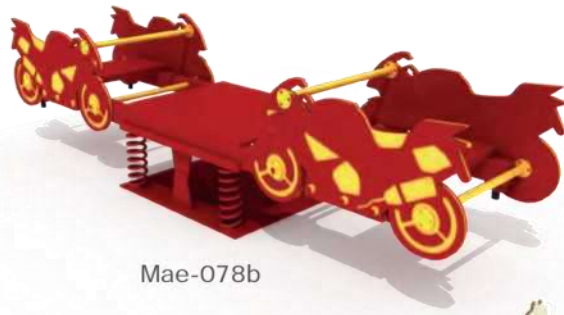

Technical Specifications

- Polythene | HDPE
- Metal Poles Profiles
- Powder Coating Finish

Dimensions

- Use Zone: 65x265 cm Mae-078a-b
  85x300 cm Mae-078c
- Safety Zone: 200x400 cm
- Height: 63 cm Mae-078a-b
  Mae-078c