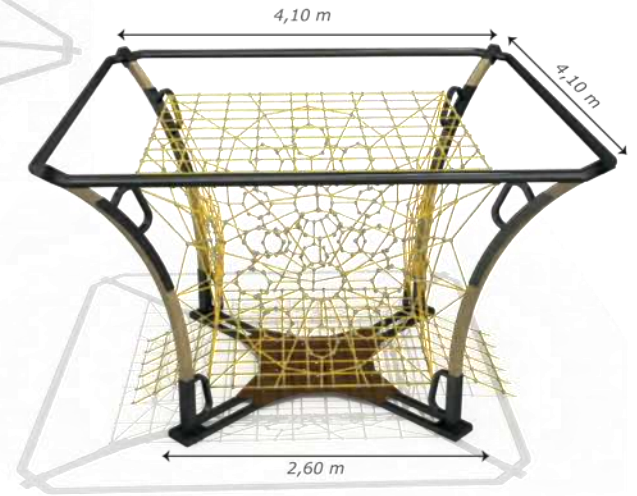

Mip-119

Mip-119