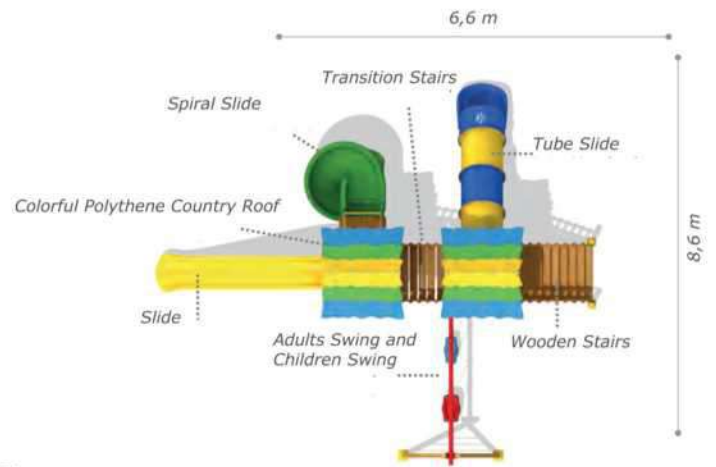

Mas-106

Activities

- Wooden platform
- Colorful polythene handrail
- Polythene slide (h:1500 mm)
- Wooden playhouse
- Colorful polythene country roof
- Adults swing and children swing

Technical Specifications

Impregnated Pine	Polythene	User Capacity: Up to 16 Children
Powder Coating	Outdoor Coating	Safety Zone: 7,0x7,0 m
Height: 4,2 m		Use Zone: 5,5x5,5 m

Mas-107

Activities

- Wooden platform
- Polythene tube slide (h:1500mm)
- Polythene slide (h:2000 mm)
- Polythene spiral slide (h:2000 mm)
- Adults swing and children swing
- Colorful polythene country roof
- Colorful polythene handrail

Technical Specifications

Impregnated Pine	Polythene	
Powder Coating	Outdoor Coating	
Height: 4,8 m		
User Capacity: Up to 20 Children		
Safety Zone: 8,1x10,1 m		
Use Zone: 6,6x8,6 m