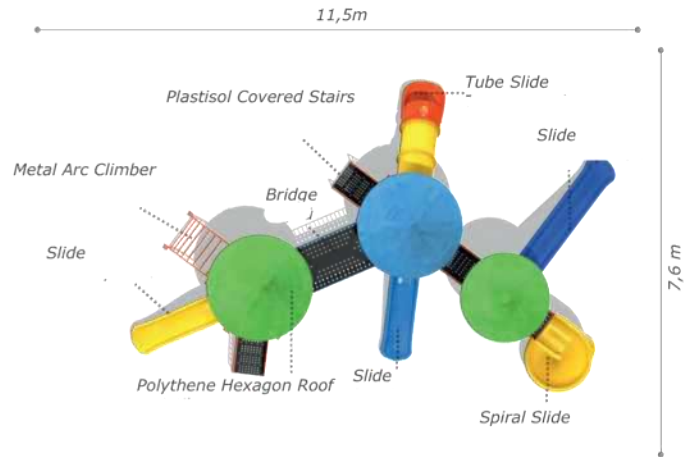

Mds-438

Activities

- Tic-Tac-Toe panel
- Polythene hexagon roof
- Plastisol covered platform
- Polythene handrail
- Plastisol covered stairs
- Plastisol bridge
- Colorful metal handrail
- Metal arc climber

Technical Specifications /

- Metal Poles
- Powder Coating
- Height: 5,1 m
- User Capacity: Up to 32 Children
- Safety Zone: 13x9,1 m
- Use Zone: 11,5x7,6 m

- Polythene spiral slide (h:2000 mm)
- Polythene slide (h:2000 mm)
- Polythene slide (h:1000 mm)
- Polythene tube slide (h:1000 mm)

Mds-439

Activities

- Plastisol covered platform
- Plastisol covered stairs
- Colorful metal handrail
- Polythene hexagon roof
- Metal climber
- Tic-Tac-Toe panel
- Metal arc climber

Technical Specifications

- Metal Poles
- Powder Coating
- Height: 5,1 m
- User Capacity: Up to 46 Children
- Safety Zone: 13,7x11,3 m
- Use Zone: 12,2x9,8 m

- Polythene slide (h:2000 mm)
- Polythene spiral slide (h:2000 mm)
- Polythene slide (h:1000 mm)
- Plastisol bridge
- Polythene handrail
- Polythene tube slide (h:1000 mm)