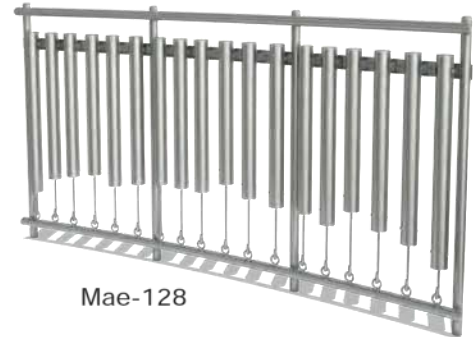

Mae-128

Technical Specifications

Stainless Steel Tube Profile

Dimensions

Use Zone: 250cmx15cm

Safety Zone: 350cmx115cm

Height: 130cm

Mae-129

Technical Specifications

Metal Poles | Aluminum Sheet

Powder Coating Finish