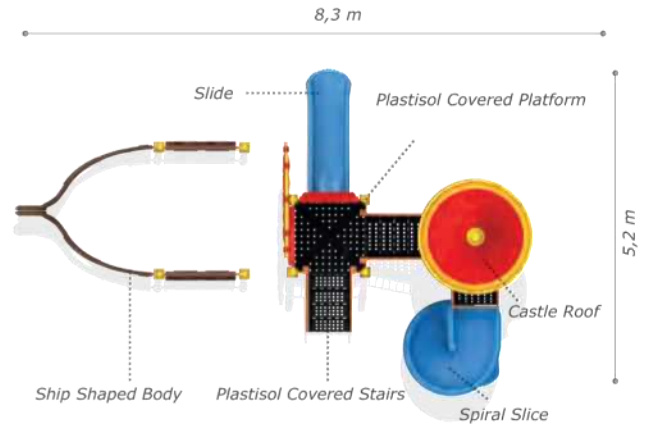

Mds-412

Activities

- Polythene ship shaped body

Technical Specifications

- Metal Poles
- Powder Coating
- Height: 5,0 m
- User Capacity: Up to 22 Children
- Safety Zone: 9,8x6,7 m
- Use Zone: 8,3x5,2 m
- Polythene castle roof
- Plastisol covered platform
- Polythene spiral slide (h:2000 mm)
- Polythene slide (h:1000 mm)
- Plastisol covered stairs
- Polythene handrail • Colorful metal handrail

Mds-413

Activities

- Polythene ship shaped body

Technical Specifications

- Metal Poles
- Powder Coating
- Height: 5,0 m
- User Capacity: Up to 30 Children
- Safety Zone: 9,1x14,5 m
- Use Zone: 7,6x13 m
- Polythene spiral slide (h:2000 mm)
- Polythene slide (h:2000 mm)
- Polythene slide (h:1000 mm)
- Polythene castle roof
- Plastisol covered platform
- Plastisol covered stairs
- Friends swing and children swing
- Colorful metal handrail
- Polythene handrail
- Polythene tunnel