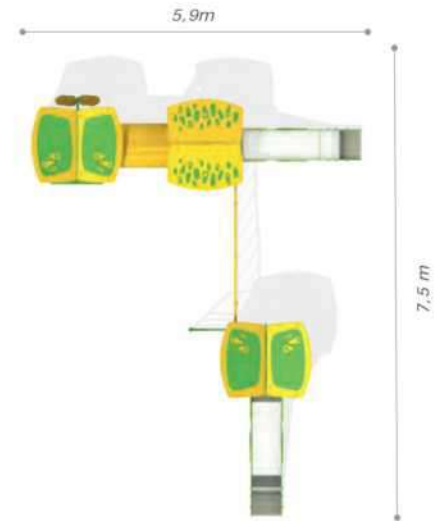

Mkz-305

Technical Specifications /

- Composite | HDPE
- Aluminum Profile
- Plastisol

- User Capacity: Up to 8 Children
- Safety Zone: 6x6 m
- Use Zone: 4,5x4,5 m
- Height: 3,3 m

Mkz-306

Technical Specifications

- Composite | HDPE
- Aluminum Profile
- Plastisol

- User Capacity: Up to 10 Children
- Safety Zone: 7,4x8,5 m
- Use Zone: 5,9x7,5 m
- Height: 3,5 m