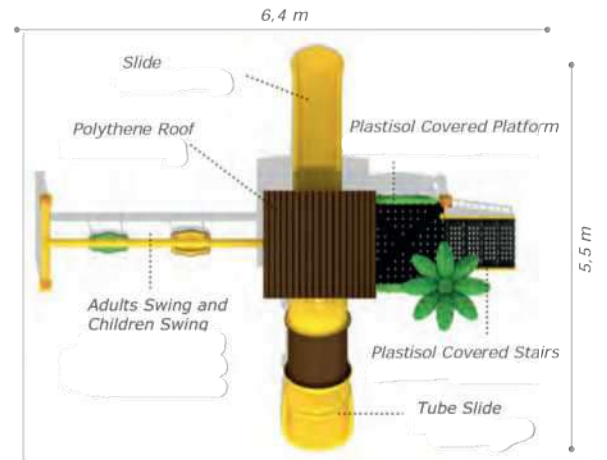

Activities

- Plastisol covered platform
- Polythene stairs
- Polythene wooden shaped roof
- Adults swing and children swing
- Polythene tube slide (h:1000 mm)
- Polythene slide (h:1000 mm)
- Colorful metal handrail
- Polythene handrail