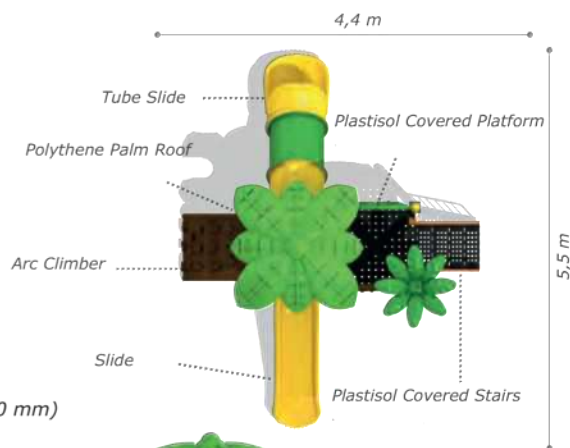

### Technical Specifications

Metal Poles

Powder Coating

Height: 3,5 m

User Capacity: Up to 10 Children

Safety Zone: 5,9x7 m

Use Zone: 4,4x5,5 m