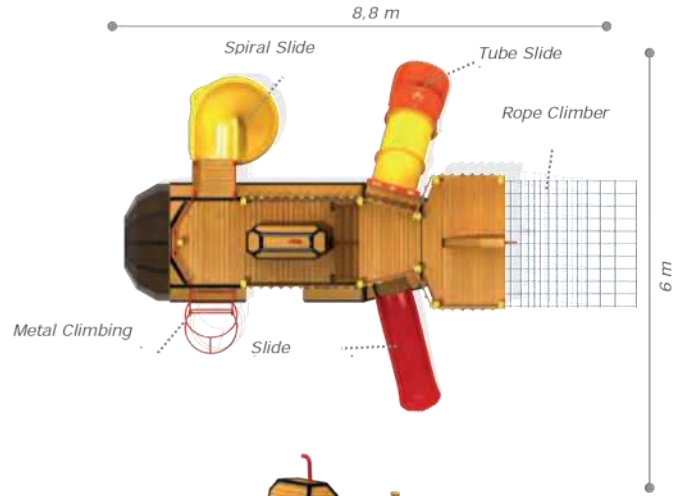

Mas-155 Submarine