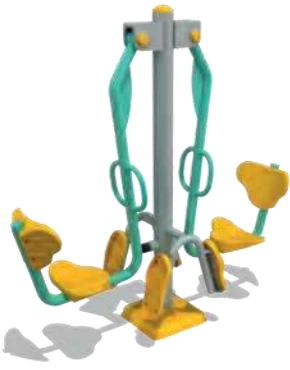

Mfs-001

Mfs-001/ Leg Pushing Build Up Equipment
Bacak Güçlendirme Aleti

Ergonomic design enables two users to exercise simultaneously. It consists of seat, back support and treadles for each user.

Technical Specifications

- Metal Profile | Polythene
- Tube Profile Frame
- Powder Coating
- User Capacity: 2
- Muscles Training: Upper and Lower Leg Muscles

Dimensions

- 185 cm
- 60 cm
- 185 cm

Usage

Sit on the seat. Put your feet on treadles. Push your body back with help of your feet. Turn back to your initial position. Continue exercising from the first step.

Functions

This product makes leg muscles work and stretch. Aim of this product is to develop leg muscles by providing oxygen to muscles after routine usage.