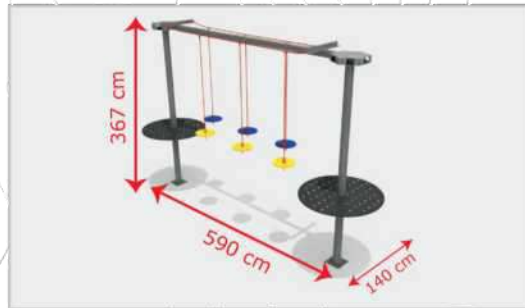

Mac-002_09