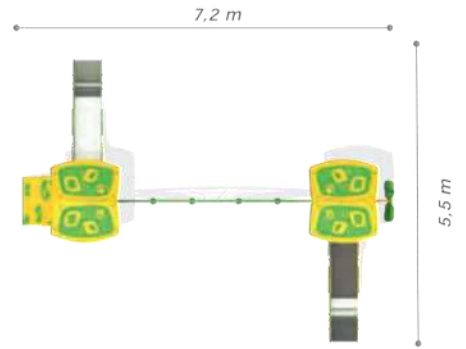

Mkz-307

Technical Specifications

- Composite | HDPE
- Aluminum Profile
- Plastisol

- User Capacity: Up to 8 Children
- Safety Zone: 7,0x8,7 m
- Use Zone: 5,5x7,2 m
- Height: 3,5 m

Mkz-308

Technical Specifications

- Composite | HDPE
- Aluminum Profile
- Plastisol

- User Capacity: Up to 15 Children
- Safety Zone: 8,5x7,2 m
- Use Zone: 7,0x5,7 m
- Height: 3,2 m