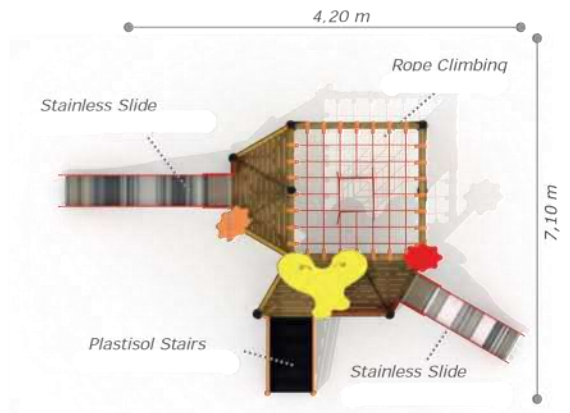

Mto-207

Technical Specifications

- HDPE | Stainless Sheet
- Impregnated Pine
- Powder Coating | Outdoor Coating
- Height: 4,10 m
- User Capacity: Up to 20 Children
- Safety Zone: 5,70x8,60 m
- Use Zone: 4,20x7,10 m

Activities

- Wooden platform
- Rope climbing
- HDPE roof
- Stainless slide (h:1500 mm)
- Stainless slide (h:1200 mm)
- Plastisol stairs

Mto-208

Technical Specifications

- Impregnated Pine
- Polythene
- Powder Coating | Outdoor Coating
- Height: 4,85 m
- User Capacity: Up to 20 Children
- Safety Zone: 8,50x8,60 m
- Use Zone: 7,00x7,10m

Activities

- Wooden platform
- Wooden hexagonal roof
- Metal climbing
- Slide (h:2000 mm)
- Spiral slide (h:2000 mm)