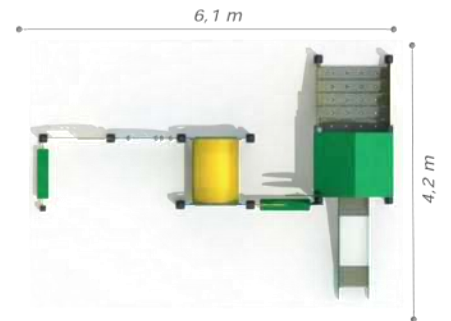

Mdk-703

Technical Specifications

- HDPE | HPL | Plywood
- Metal Profile
- Stainless Sheet Metal
- User Capacity: Up to 15 Children
- Safety Zone: 10,4x7,5 m
- Use Zone: 8,9x6,0 m
- Height: 2,75 m

Mdk-704

Technical Specifications

- HDPE | HPL | Plywood
- Metal Profile
- Stainless Sheet Metal
- User Capacity: Up to 10 Children
- Safety Zone: 7,6x5,7 m
- Use Zone: 6,1x4,2 m
- Height: 2,25 m