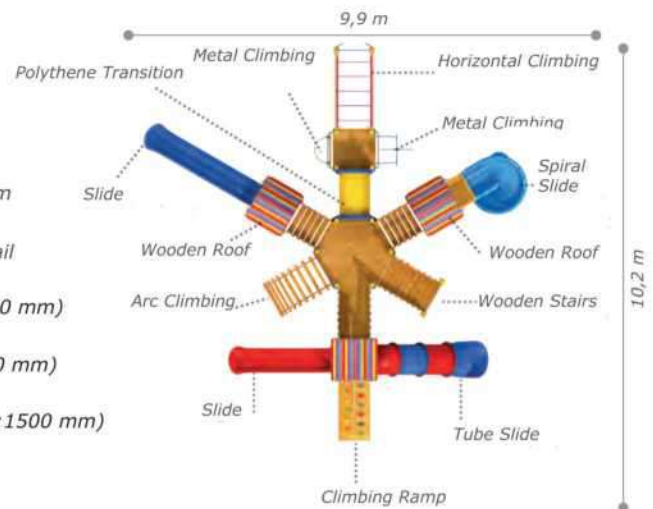

### Activities

- Wooden hexagon platform
- Colorful polythene handrail
- Polythene slide (h:1500 mm)
- Polythene slide (h:2000 mm)
- Polythene tube slide (h:1500 mm)

### Technical Specifications

Impregnated Pine Polythene

Powder Coating | Outdoor Coating

Height: 4,2 m

User Capacity: Up to 35 Children

Safety Zone: 11,4x11,7 m

Use Zone: 9,9x10,2 m

- Polythene spiral slide (h:2000 mm)
- Horizontal climbing set
- Arc climbing
- Wooden V shaped roof
- Climbing ramp
- Metal climbing
- Polythene tube transition
- Wooden bridge

### Activities

- Wooden platform
- Ahşap köprü
- Colorful polythene handrail
- Polythene tube slide (h:1500 mm)
- Polythene slide (h:2000 mm)
- Polythene spiral slide (h:2000 mm)
- Wooden playhouse
- Wooden V shaped roof
- Adults swing and children swing