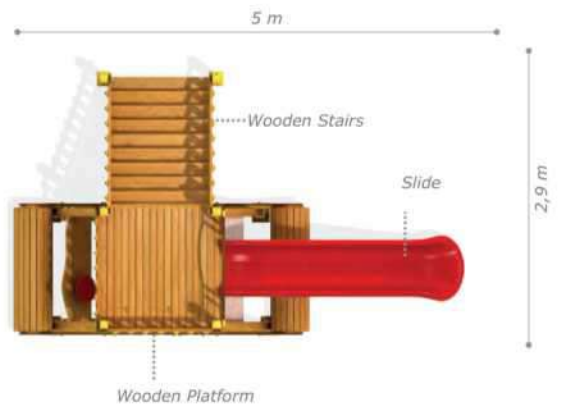

Mas-122

Technical Specifications

- Impregnated Pine
- Polythene
- Powder Coating | Outdoor Coating
- Height: 3,6 m
- User Capacity: Up to 16 Children
- Safety Zone: 6,8x7,7 m
- Use Zone: 5,3x6,2 m

Activities

- Wooden platform
- Polythene slide (h:1500 mm)
- Colorful polythene handrail
- Wooden V shaped roof
- Wooden gym set
- Adults swing and children swing

Mas-123

Technical Specifications

- Impregnated Pine
- Polythene
- Powder Coating | Outdoor Coating
- Height: 2,5 m
- User Capacity: Up to 12 Children
- Safety Zone: 4,4x6,5 m
- Use Zone: 2,9x5 m

Activities

- Wooden flintstone shaped body
- Wooden platform
- Flintstone playhouse
- Polythene slide (h:1500 mm)
- Colorful polythene handrail
- Flintstone accessories