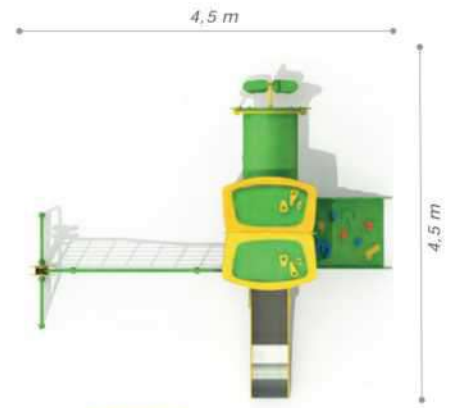

Mkz-305

Technical Specifications /

- Composite | HDPE
- Aluminum Profile
- Plastisol

- User Capacity: Up to 8 Children
- Safety Zone: 6x6 m
- Use Zone: 4,5x4,5 m
- Height: 3,3 m

Mkz-306

Technical Specifications

- Composite | HDPE
- Aluminum Profile
- Plastisol

- User Capacity: Up to 10 Children
- Safety Zone: 7,4x8,5 m
- Use Zone: 5,9x7,5 m
- Height: 3,5 m