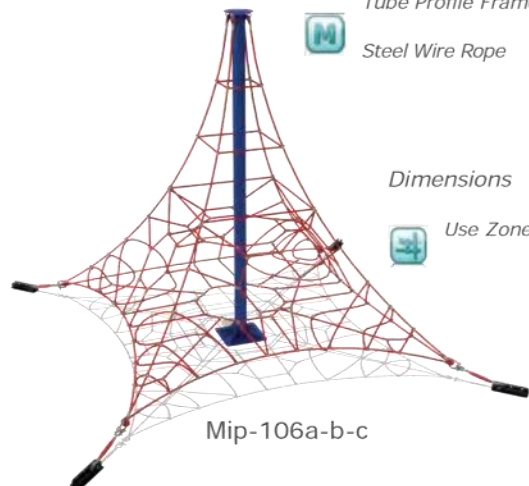

### Dimensions

Use Zone:

**Mip-106 Single /Tekli**  
 400x400x250 cm **Mip-106a**  
 600x600x500 cm **Mip-106b**  
 800x800x600 cm **Mip-106c**

**Mip-106 Double /İkili**  
 400x800x250 cm **Mip-106d**  
 600x1200x500 cm **Mip-106e**  
 800x1600x600 cm **Mip-106f**