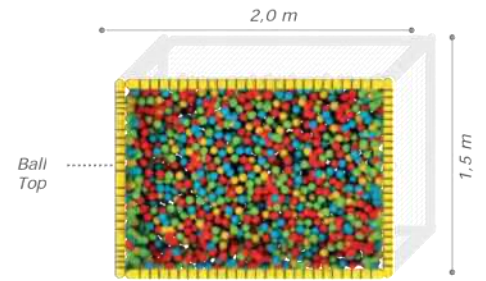

Msp-001

Activities

- 3 m² tatami (Flooring material)

Technical Specifications

Metal Profile

Nonfading Tarpaulin Cover

32 Density Rubber

Height: 1,0 m

User Capacity: Up to 2 Children

Safety Zone: 3,5x3 m

Use Zone: 2,0x1,5 m

Msp-002

Activities

- 4 m² tatami (Flooring material)
- Entrance net
- Stairs
- Slide

Technical Specifications

Metal Profile

Nonfading Tarpaulin Cover

32 Density Rubber

Height: 2,40 m

User Capacity: Up to 4 Children

Safety Zone: 3,5x3,5 m

Use Zone: 2,0x2,0 m