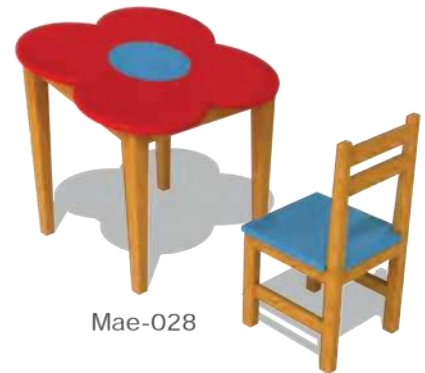

Mae-028

Mae-028

Technical Specifications

- Impregnated Pine
- MDF Laminated
- Indoor Coating

Dimensions

- Use Zone: 85x110 cm
- Safety Zone: 185x210 cm
- Height: 70 cm