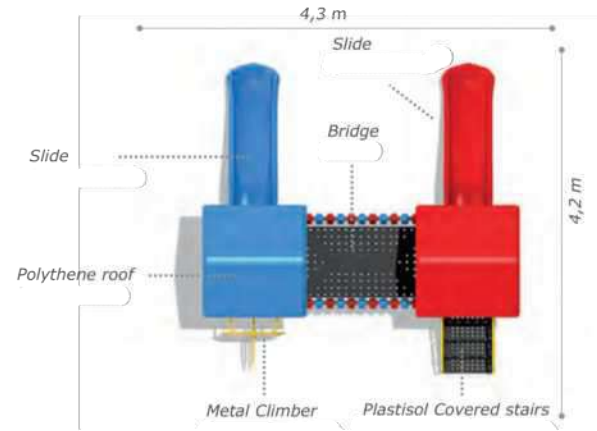

Mds-400

Activities

- Plastisol covered platform

Technical Specifications

- Metal Poles
- Powder Coating
- Height: 3,5 m
- User Capacity: Up to 10 Children
- Safety Zone: 5,8x6,2 m
- Use Zone: 4,3x5,7 m
- Plastisol covered stairs
- Polythene home roof
- Colorful metal handrail
- Polythene slide (h:1000 mm)
- Plastisol covered bridge
- Polythene handrail

Mds-401

Activities

- Plastisol covered platform

Technical Specifications

- Metal Poles
- Powder Coating
- Height: 4,3 m
- User Capacity: Up to 22 Children
- Safety Zone: 7,8x5,5 m
- Use Zone: 6,3x4,0 m
- Plastisol covered stairs
- Polythene home roof
- Colorful metal handrail
- Polythene slide (h:1000 mm)
- Polythene spiral slide (h:2000 mm)
- Polythene handrail
- Metal climber