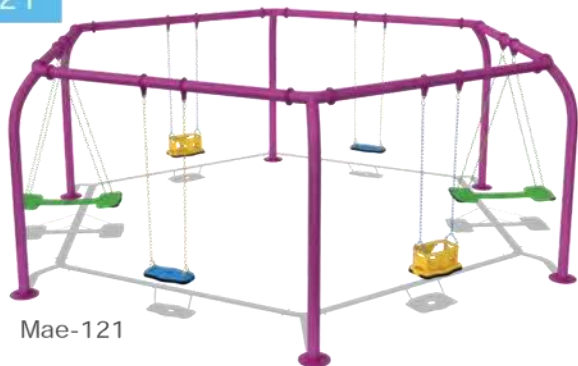

Mae-121

Mae-121

Technical Specifications

Tube Profile Frame

Powder Coating Finish

Dimensions

Use Zone: 610 cmx700 cm

Safety Zone: 760 cmx850 cm

Height: 245 cm