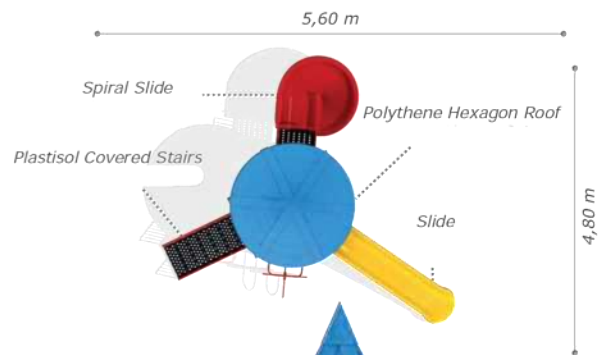

Mds-434

Technical Specifications

- Metal Poles | Polythene
- Powder Coating | Outdoor Coating
- Height: 4,50 m
- User Capacity: Up to 24 Children
- Safety Zone: 10,10x8,40 m
- Use Zone: 8,60x6,90m

Activities

- Faux finished Metal
- Plastisol platform
- Polythene slide (h:1000 mm)
- Polythene spiral slide (h:1500 mm)
- Polythene tube slide (h:1500 mm)
- Friends swing and children swing
- Colorful plastic country roof
- Polythene handrail

Mds-435

Activities

- Plastisol covered platform
- Plastisol covered stairs
- Metal climber
- Polythene hexagon roof
- Tic-Tac-Toe panel
- Colorful metal handrail
- Polythene slide (h:1500 mm)
- Polythene spiral slide (h:1500 mm)

Technical Specifications

- Metal Poles
- User Capacity: Up to 10 Children
- Powder Coating
- Safety Zone: 6,30x7,10 m
- Height: 4,8 m
- Use Zone: 4,80x5,60 m

(h:1500 mm)

(h:1500 mm)