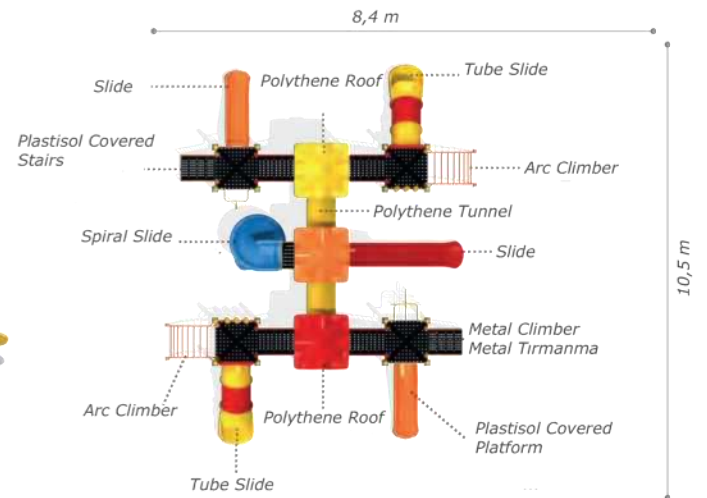

### Technical Specifications

-  Metal Poles
-  Powder Coating
-  Height: 4,2 m
-  User Capacity: Up to 35 Children
-  Safety Zone: 9,9x12m
-  Use Zone: 8,4x10,5 m

- Plastisol covered stairs
- Colorful metal handrail
- Polythene slide (h:1000 mm)
- Polythene slide (h:2000 mm)
- Polythene tube slide (h:1000 mm)
- Polythene spiral slide (h:2000 mm)
- Polythene tunnel
- Polythene roof
- Metal climber
- Arc climber
- Tic-Tac-Toe panel