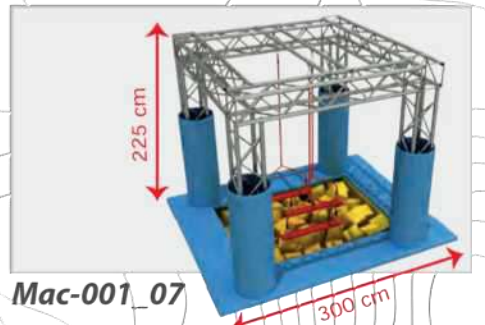

Mac-001_04