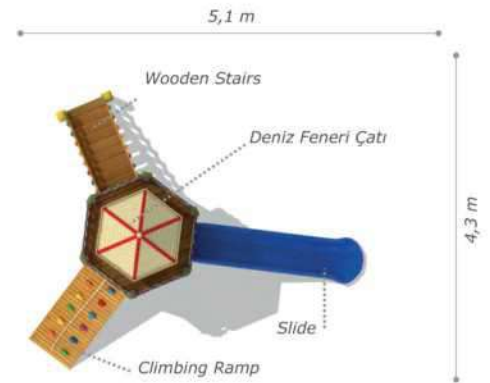

Mas-128

- Lighthouse accessories
- Lighthouse playhouse
- Lighthouse roof
- Climbing ramp

Technical Specifications

- Impregnated Pine
- Polythene
- Powder Coating | Outdoor Coating
- Height: 4,7 m
- User Capacity: Up to 18 Children
- Safety Zone: 6,6x5,8 m
- Use Zone: 5,1x4,3 m

Activities

- Wooden lighthouse shaped body
- Wooden platform
- Colorful polythene handrail
- Polythene slide (h:1500 mm)
- Colorful wooden handrail

Mas-129

Activities

- Wooden platform
- Colorful polythene handrail
- Polythene slide (h:1500 mm)
- Colorful castle roof

Technical Specifications

- Impregnated Pine
- Polythene
- Powder Coating | Outdoor Coating
- Height: 3,7 m
- User Capacity: Up to 12 Children

- Safety Zone: 5,5x6,7 m
- Use Zone: 4,0x5,2 m
- Tic-Tac-Toe panel
- Adults swing and children swing