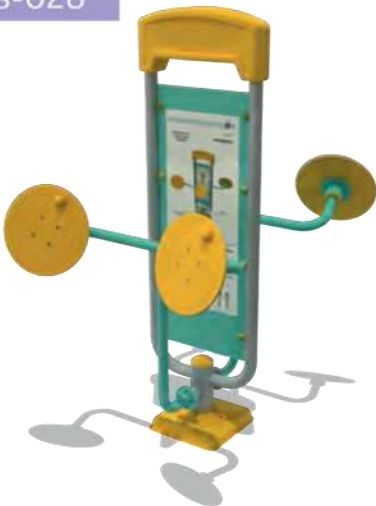

Mfs-028

Technical Specifications

- Metal Profile | Polythene
- Tube Profile Frame
- Powder Coating
- User Capacity: 2
- Muscles Training: Arm and waist muscles

Dimensions

- 145 cm
- 120 cm
- 230 cm

Mfs-028 / Arm Stretching Equipment With Two Advertising Boards

This product is designed as ergonomic to let two users exercise simultaneously. There are two rotating disks for each user.

Usage

Hold the handles with your both hands. Complete circular motion sets clockwise and counter clock wise.

Functions

Arm muscles run due to that spinning movement is made by arm muscles. Aim of this product is to develop arm and wrist muscles by providing oxygen to muscles after routine usage.