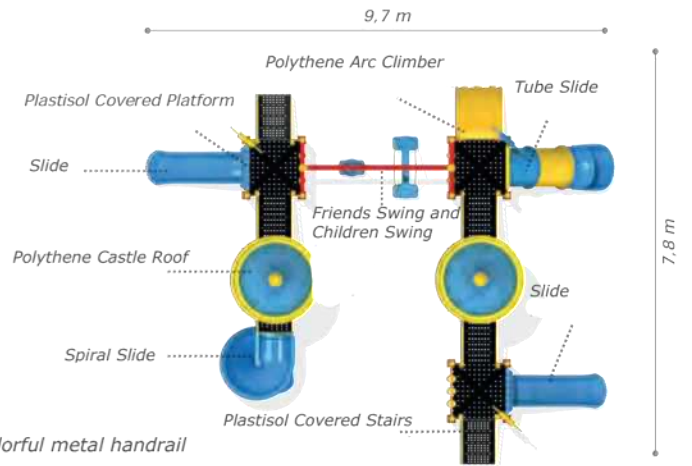

Mds-428

Activities

- Plastisol covered platform
- Colorful metal handrail
- Friends swing and children swing
- Polythene covered stairs
- Polythene castle roof
- Tic-Tac-Toe panel
- Polythene spiral slide (h:2000 mm)
- Polythene slide (h:1000 mm)
- Polythene tube slide (h:1000 mm)

Technical Specifications

- Metal Poles
- Powder Coating
- Height: 5,0 m
- User Capacity: Up to 36 Children
- Safety Zone: 10,3x11,2 m
- Use Zone: 7,8x9,7 m

Mds-429

Activities

- Plastisol covered platform
- Polythene covered stairs
- Monkey bar
- Polythene covered stairs
- Polythene slide (h:1000 mm)
- Polythene spiral slide (h:2000 mm)
- Polythene slide (h:1000 mm)
- Polythene slide (h:2000 mm)
- Polythene tube slide (h:1000 mm)
- Polythene tunnel
- Colorful metal handrail
- Plastisol bridge
- Polythene arc climber
- Polythene castle roof

Technical Specifications

- Metal Poles
- Powder Coating
- Height: 5,0 m
- User Capacity: Up to 55 Children
- Safety Zone: 16,7x11,5 m
- Use Zone: 15,2x10 m