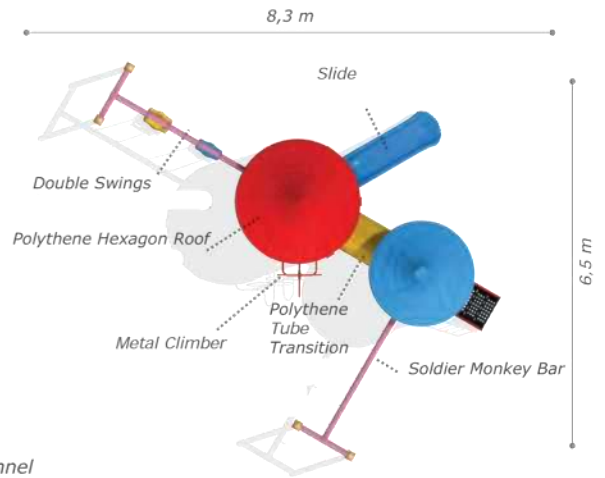

Mds-436

Activities

- Plastisol covered platform ● Polythene tunnel

Technical Specifications

- Metal Poles
- Powder Coating
- Height: 4,3 m
- User Capacity: Up to 18 Children
- Safety Zone: 9,8x8 m
- Use Zone: 8,3x6,5 m

- Plastisol covered stairs ● Double swings
- Metal climber ● Soldier monkey bar
- Polythene hexagon roof ● Polythene handrail
- Colorful metal handrail
- Polythene slide (h:1000 mm)
- Tic-Tac-Toe panel

Mds-437

Activities

- Plastisol covered platform ● Climber

Technical Specifications

- Metal Poles
- Powder Coating
- Height: 4,3 m
- User Capacity: Up to 18 Children
- Safety Zone: 10,9x6m
- Use Zone: 9,4x4,5 m

- Plastisol covered stairs ● Swing
- Metal climber ● Metal arc climber
- Polythene hexagon roof ● Polythene handrail Polietilen korkuluk
- Colorful metal handrail
- Polythene slide (h:1000 mm)
- Polythene tube slide (h:1000 mm)
- Tic-Tac-Toe panel