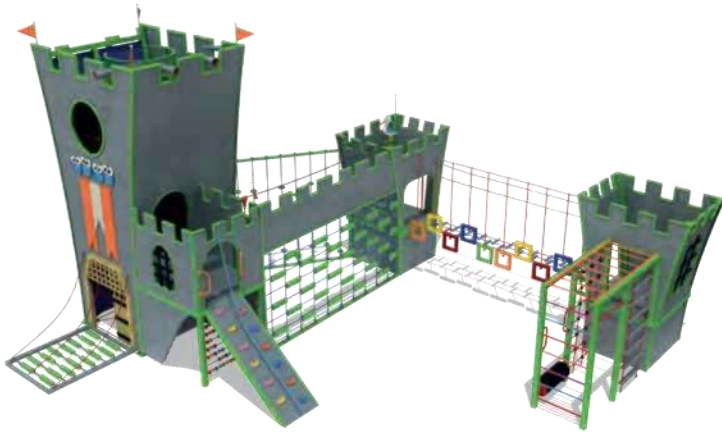

Mas-159

Castles