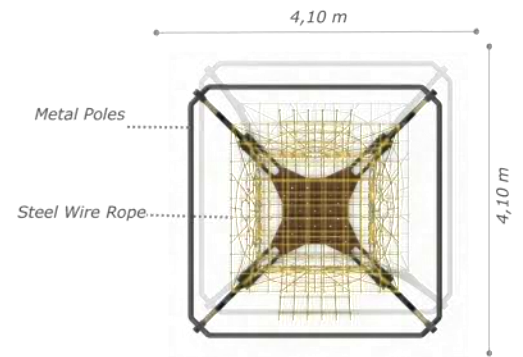

Mip-119

Mip-119