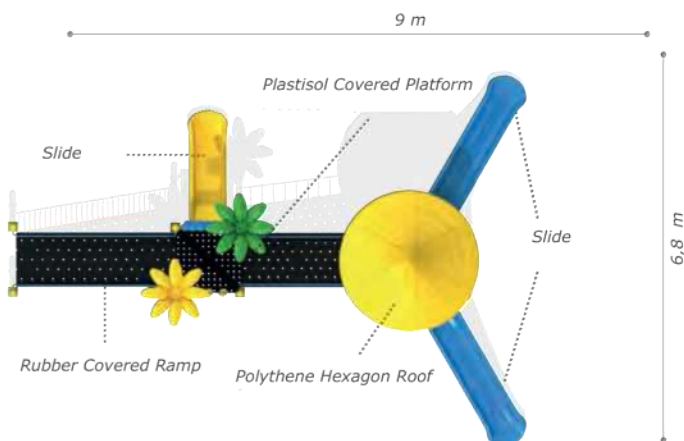

Mes-501

Disabled Playground Equipment