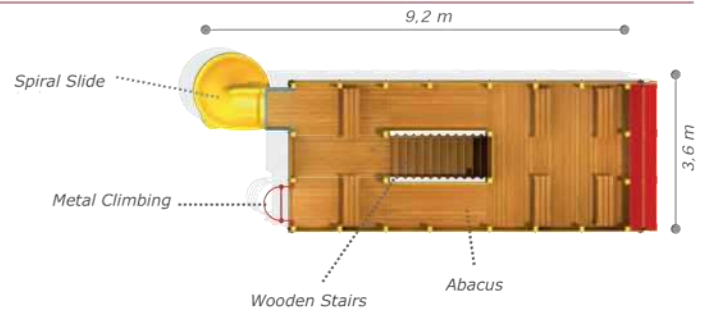

Activities

- Wooden bus shaped body
- Wooden platform
- Colorful Polythene handrail
- Polythene spiral slide (h:2000 mm)