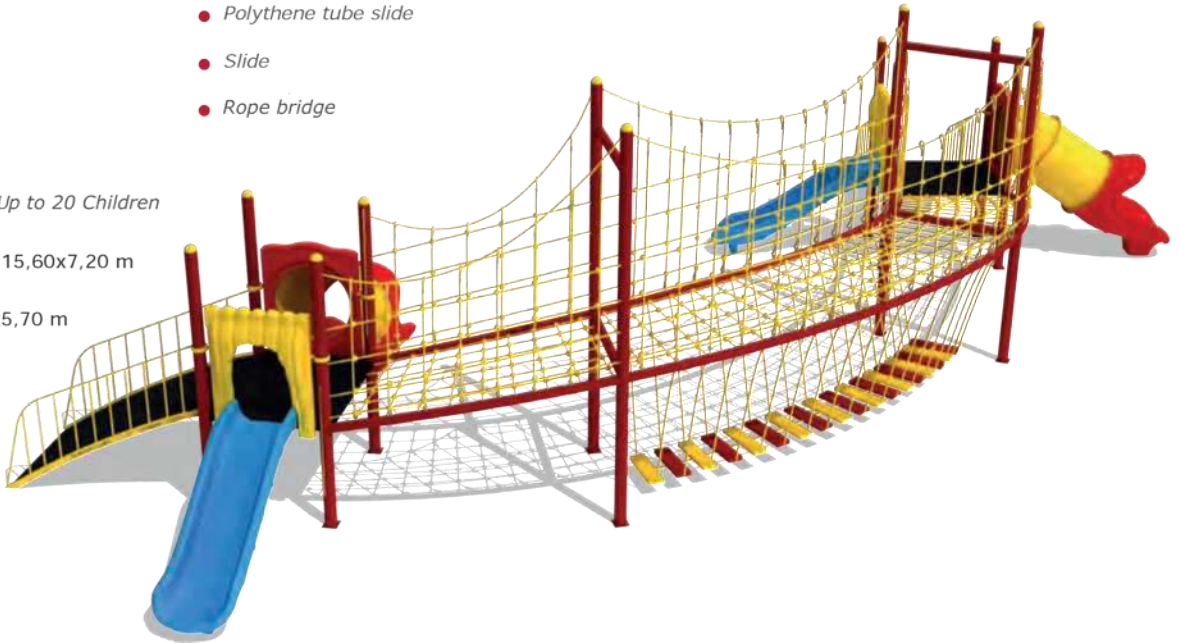

Activities

- Plastisol covered ramp
- Colorful metal handrail
- Polythene tube slide
- Slide
- Rope bridge