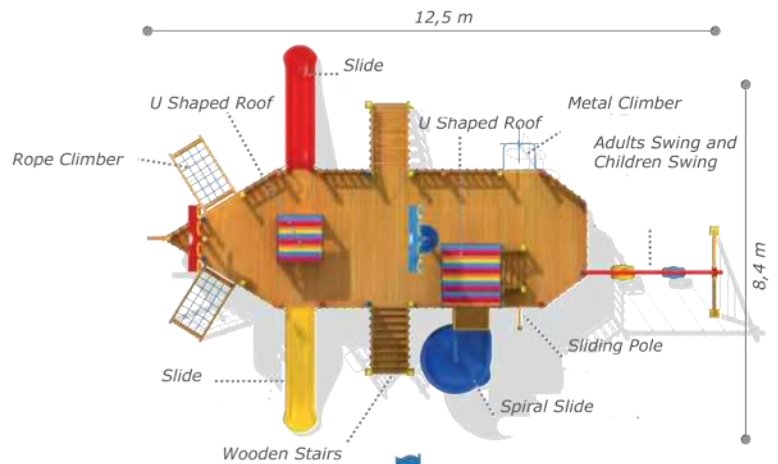

### Activities

- Wooden platform
- Ahşap köprü
- Colorful polythene handrail
- Polythene tube slide (h:1500 mm)
- Polythene slide (h:2000 mm)
- Polythene spiral slide (h:2000 mm)
- Wooden playhouse
- Wooden V shaped roof
- Adults swing and children swing

### Technical Specifications

Impregnated Pine Polythene

Powder Coating | Outdoor Coating

Height: 4,2 m

User Capacity: Up to 24 Children

Safety Zone: 7,6x10,5 m

Use Zone: 6,1x9 m

Technical Specifications

- Impregnated Pine
- Polythene Polietilen
- Powder Coating | Outdoor Coating
- Height: 3,9 m
- Safety Zone: 8,2x13,5 m
- User Capacity: Up to 18 Children
- Use Zone: 6,7x12,0 m

Activities

- Wooden hexagon platform
- Tic-Tac-Toe panel
- Wooden handrail ramp
- Polythene slide (h:1500 mm)
- Colorful polythene handrail

Technical Specifications

- Impregnated Pine
- Polythene
- Safety Zone: 9,9x14 m
- Powder Coating | Outdoor Coating
- Use Zone: 8,4x12,5 m
- Height: 6,5 m
- User Capacity: Up to 34 Children

Activities

- Wooden ship shaped body
- Polythene spiral slide (h:2000mm)
- Wooden platform
- Rope climbing
- Sliding pole
- Colorful stairs with wooden handrail
- Colorful polythene handrail
- Ship accessories
- Polythene slide (h:1500 mm)
- Wooden U shaped roof
- Metal climbing
- Playhouse under ship body
- Adults swing and children swing