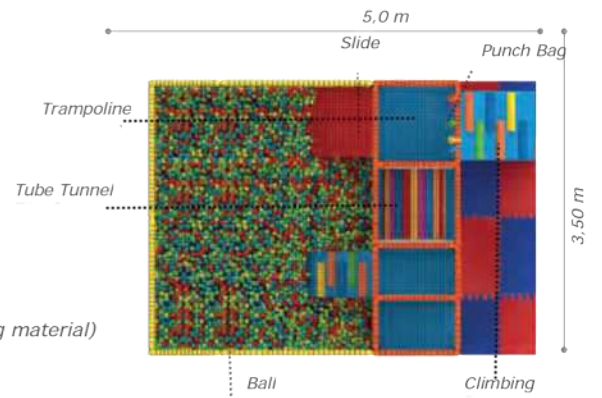

Activities

- 20 m² tatami (Flooring material)
- 5 pcs punch bag
- Tube tunnel
- Entrance net
- Climbing