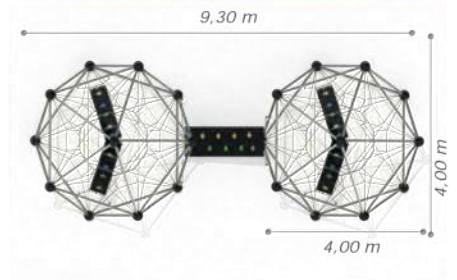

### Technical Specifications

-  Tube Profile Frame
-  Steel Wire Rope
-  Stainless Sheet Tube Profile
-  Rubber Mip-116b

-  Safety Zone: Mip-116a 5,50x5,50 m    Mip-116b 10,80x5,50 m
-  Use Zone: Mip-116a 4,00x4,00 m    Mip-116b 9,30x4,00 m
-  User Capacity: Up to 10 Children
-  Height: 3,25 m