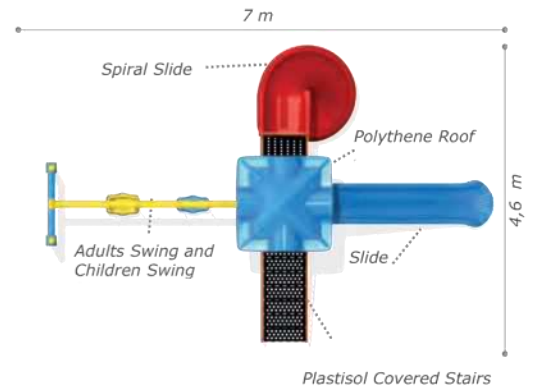

Mds-113

Technical Specifications

- Metal Poles
- Powder Coating
- Height: 3,9 m
- User Capacity: Up to 5 Children
- Safety Zone: 8,50x6,10 m
- Use Zone: 7x4,60 m

Activities

- Plastisol covered platform
- Plastisol covered stairs
- Colorful metal handrail
- Polythene slide (h:1500 mm)
- Polythene spiral slide (h:1500 mm)
- Adults swing and children swing

8,10 m

Mds-114 / Tip 1

Technical Specifications

- Metal Poles
- Powder Coating
- Height: 4,2 m
- User Capacity: Up to 26 Children
- Safety Zone: 9,60x8,70 m
- Use Zone: 8,10x7,20 m

Activities

- Plastisol covered platform
- Colorful metal handrail
- Polythene slide (h:1000 mm)
- Polythene tube slide (h:1500 mm)
- Polythene spiral slide (h:2000 mm)
- Polythene roof
- Metal climber
- Plastisol covered stairs
- Tic-Tac-Toe panel
- Commando monkey bar