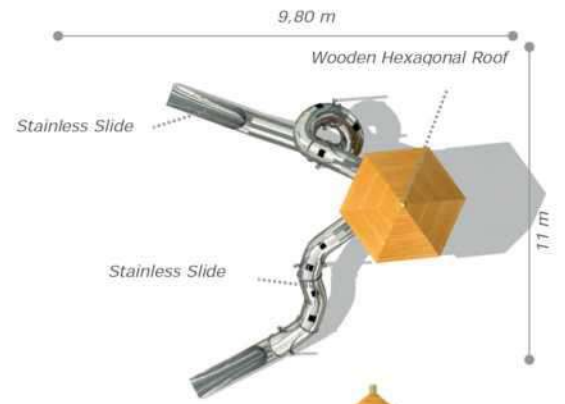

### Technical Specifications

-  Impregnated Pine
-  Polythene
-  Powder Coating | Outdoor Coating
-  Height: 4,85 m
-  User Capacity: Up to 20 Children
-  Safety Zone: 8,50x8,60 m
-  Use Zone: 7,00x7,10m

### Activities

- Wooden platform
- Wooden hexagonal roof
- Metal climbing
- Slide (h:2000 mm)
- Spiral slide (h:2000 mm)

Mto-209