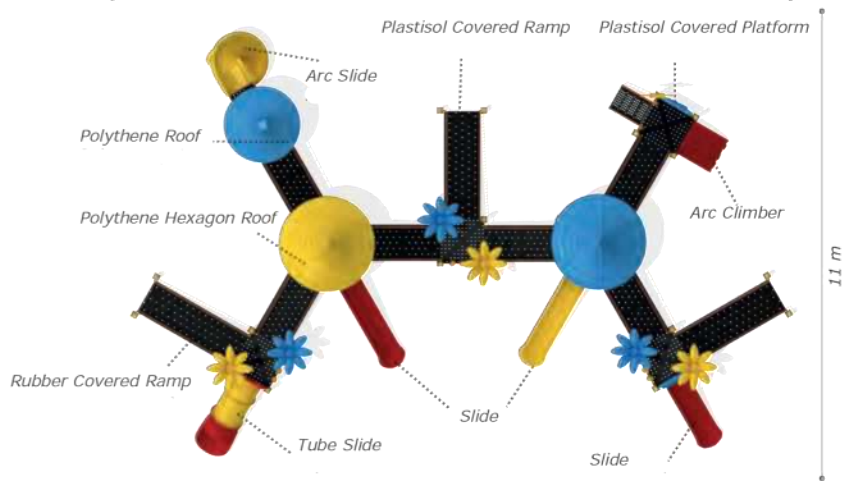

Activities

- Plastisol covered platform
- Plastisol covered ramp
- Polythene hexagon roof
- Polythene handrail
- Colorful metal handrail
- Polythene spiral slide (h:2000 mm)
- Polythene slide (h:1500 mm)
- Polythene slide (h:1000 mm)
- Tic-Tac-Toe panel
- Polythene arc climber
- Plastisol stairs
- Polythene handrail