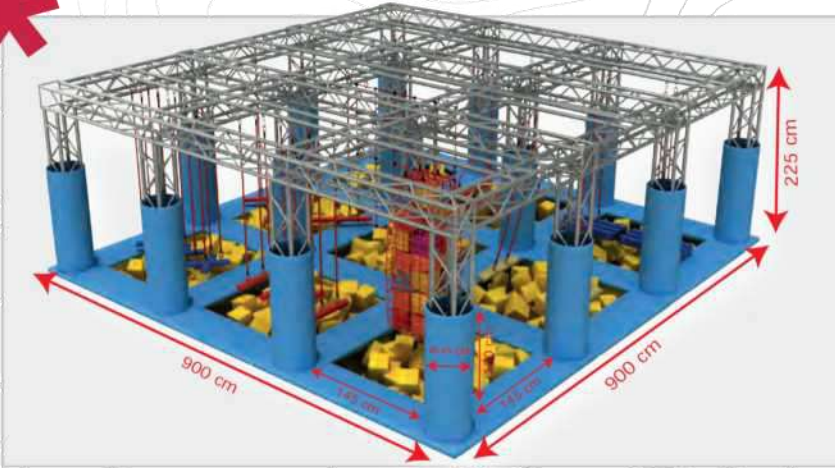

Mac-001_01