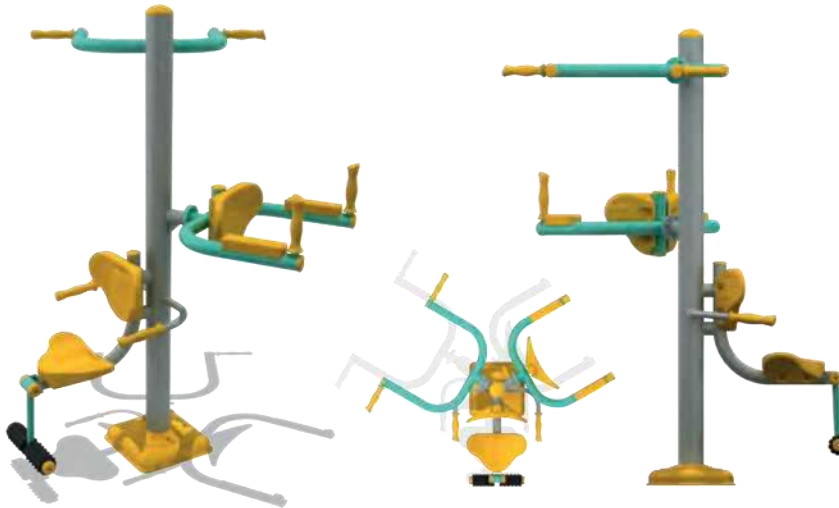

Mfs-017

Mfs-017 / Leg, Abdomen Muscles Stretching and Pull-up Equipment

Technical Specifications

- Metal Profile | Polythene
- Tube Profile Frame
- Powder Coating
- User Capacity: 3
- Muscles Training: Leg and Back Arms

Dimensions

- 180 cm
- 155 cm
- 205 cm

Ergonomic design enables three users to exercise simultaneously. Product includes one Leg Muscles Stretching Equipment, One Pull-Up and One Short Pull-Up Equipment. Lets one user do pull-up exercise, and other two users can stretch their leg and abdomen muscles.

Usage

This product lets users do pull-up movement holding handle bars. The other users can stretch their leg and abdomen muscles.

Functions

Aim of this product is to develop arm, abdominal and leg muscles by providing oxygen to muscles after routine usage.