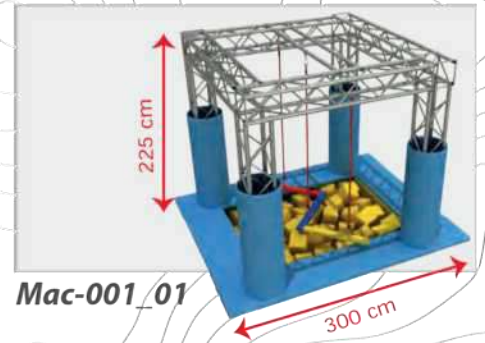

Mac-001_01