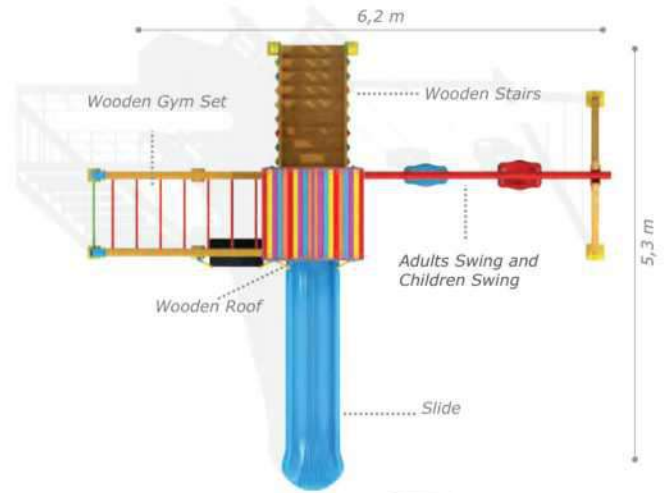

Mas-122

Technical Specifications

- Impregnated Pine
- Polythene
- Powder Coating | Outdoor Coating
- Height: 3,6 m
- User Capacity: Up to 16 Children
- Safety Zone: 6,8x7,7 m
- Use Zone: 5,3x6,2 m

Activities

- Wooden platform
- Polythene slide (h:1500 mm)
- Colorful polythene handrail
- Wooden V shaped roof
- Wooden gym set
- Adults swing and children swing

Mas-123

Technical Specifications

- Impregnated Pine
- Polythene
- Powder Coating | Outdoor Coating
- Height: 2,5 m
- User Capacity: Up to 12 Children
- Safety Zone: 4,4x6,5 m
- Use Zone: 2,9x5 m

Activities

- Wooden flintstone shaped body
- Wooden platform
- Flintstone playhouse
- Polythene slide (h:1500 mm)
- Colorful polythene handrail
- Flintstone accessories