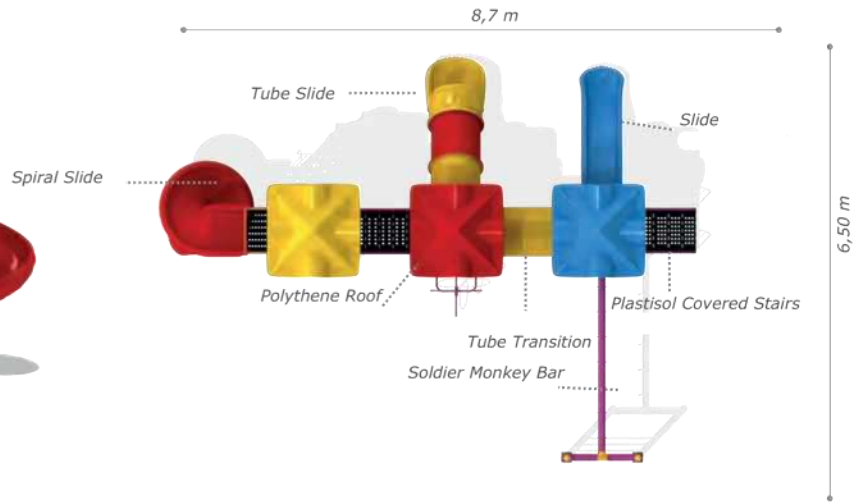

Mds-115 / Tip 2

Activities

- Plastisol covered platform
- Tic-Tac-Toe panel
- Colorful metal handrail
- Commando monkey bar
- Polythene slide (h:1000 mm)
- Polythene tube slide (h:1000 mm)
- Polythene spiral slide (h:2000 mm)
- Polythene roof
- Tube Transition
- Metal climber
- Plastisol covered stairs

Technical Specifications

- Metal Poles
- Powder Coating
- Height: 4,2 m
- User Capacity: Up to 22 Children
- Safety Zone: 10,20 x8,00 m
- Use Zone: 8,70x6,50 m