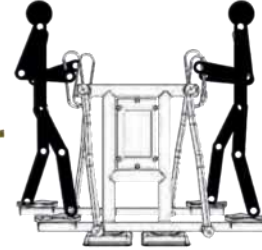

### Dimensions

-  190 cm
-  75 cm
-  160 cm

Mfs-027 / Walking Equipment with Two Advertising Boards

*Ergonomic design enables two users to exercise simultaneously. The equipment consists of treadles and handles for each user.*