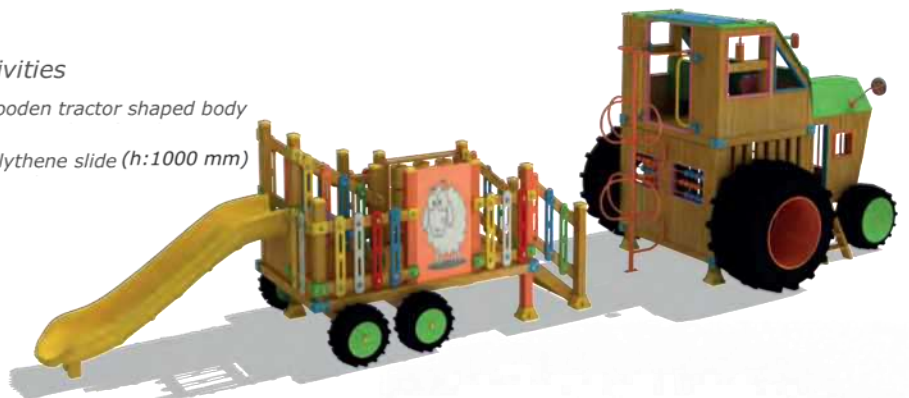

Activities

- Wooden tractor shaped body
- Polythene slide (h:1000 mm)

- Colorful polythene handrail
- Metal climbing
- Tic-Tac-Toe panel
- Abacus