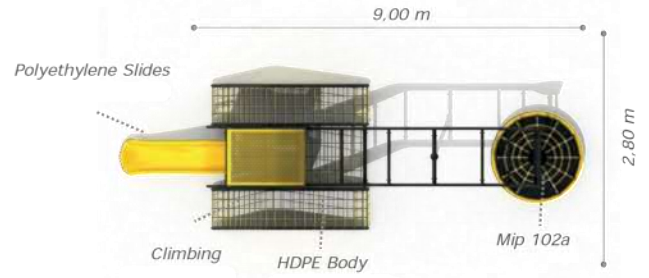

Mko-105

Technical Specifications

Material: HDPE | HPL | Plywood
Tube Profile
Stainless Sheet Metal

Powder Coating

Height: 3,80 m

User Capacity: Up to 10 Children

Safety Zone: 10,50x4,30 m

Use Zone: 9,00x2,80 m

Activities

- HDPE Body
- HDPE Railing
- Polythene Slides (h:1000 mm)
- Climbing

* The colors of the plastic parts can change depending on the colors available at our suppliers.