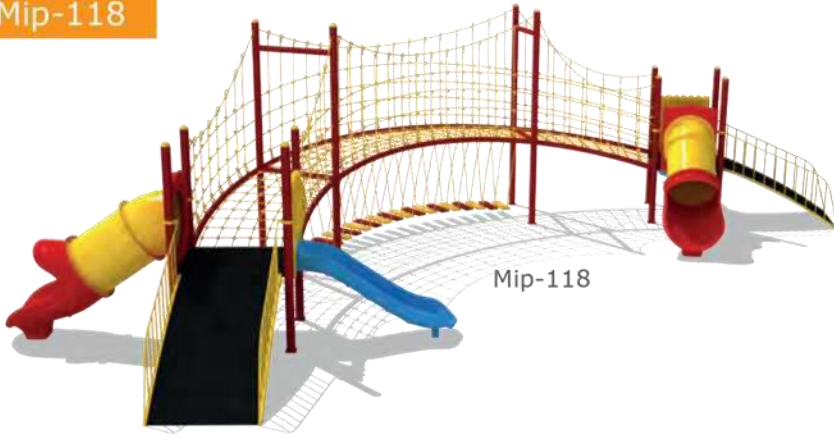

Mip-118

Technical Specifications

Metal Poles

Rope Bridge

Polythene

Powder Coating

Dimensions

Height: 3,80 m

User Capacity: Up to 20 Children

Safety Zone: 15,60x7,20 m

Use Zone: 14,10x5,70 m

Activities

- Plastisol covered ramp
- Colorful metal handrail
- Polythene tube slide
- Slide
- Rope bridge