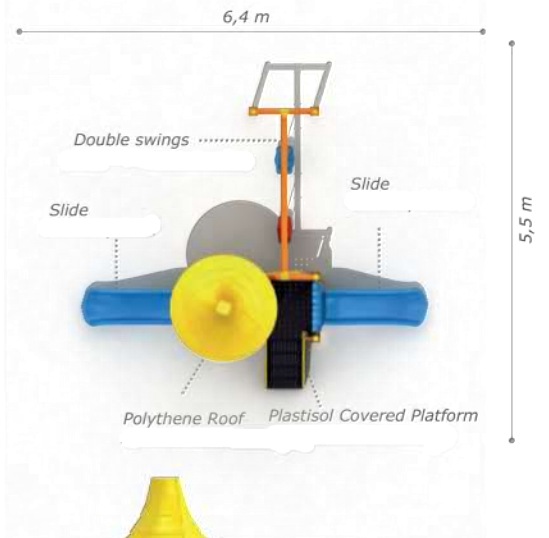

Mds-404

Technical Specifications

- Metal Poles
- Powder Coating
- Height: 4,3 m
- User Capacity: Up to 22 Children
- Safety Zone: 9,9x8,9 m
- Use Zone: 8,4x7,5 m

1. #### Activities
2. Polythene spiral slide (h:2000 mm)
   - Plastisol covered platform
   - Polythene slide (h:2000 mm)
   - Plastisol covered stairs
   - Polythene home roof
   - Polythene tube slide (h:1000 mm)
   - Polythene tunnel
   - Colorful metal handrail
   - Polythene handrail
   - Tic-Tac-Toe panel
   - Metal climber
   - Adults swing and children swing

Mds-405

Technical Specifications

- Metal Poles
- Powder Coating
- Height: 3,9 m
- User Capacity: Up to 12 Children
- Safety Zone: 7x7,9 m
- Use Zone: 5,5x6,4 m

1. #### Activities
2. Plastisol covered platform
   - Plastisol covered stairs
   - Polythene castle roof
   - Colorful metal handrail
   - Polythene handrail
   - Polythene slide (h:1000 mm)
   - Adults swing and children swing