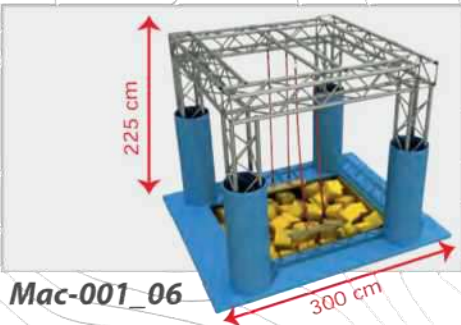

Mac-001_03