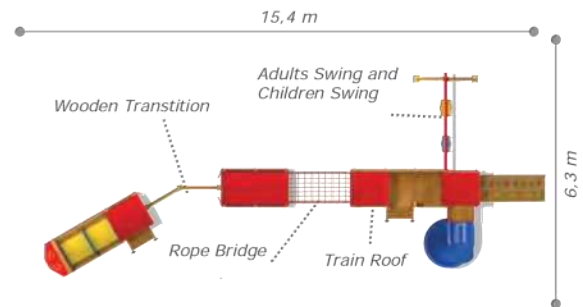

Mas-153

Technical Specifications

- Impregnated Pine
- Polythene
- Powder Coating | Outdoor Coating
- Height: 3 m
- User Capacity: Up to 10 Children
- Safety Zone: 5,95x8 m
- Use Zone: 4,45x6,5m

Activities

- Wooden playhouse shaped body
- Swing ● Children swing
- Sand Pool
- Polythene Slide (h:1000 mm)
- Tic-tac-toe panel

Mas-154

Technical Specifications

- Impregnated Pine
- Polythene
- Powder Coating | Outdoor Coating
- Height: 3,45 m
- User Capacity: Up to 10 Children
- Safety Zone: 16,9x7,8m
- Use Zone: 15,4x6,3m

Activities

- Wooden train shaped body
- Train roof
- Wooden platform
- Wooden climbing
- Rope Bridge
- Adults swing and children swing