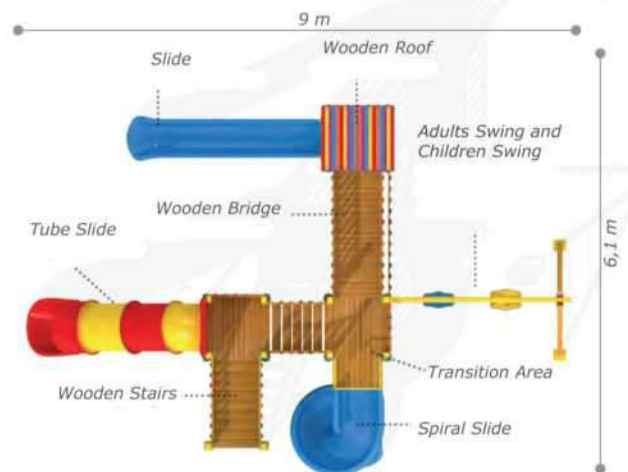

### Activities

- Wooden platform
- Ahşap köprü
- Colorful polythene handrail
- Polythene tube slide (h:1500 mm)
- Polythene slide (h:2000 mm)
- Polythene spiral slide (h:2000 mm)
- Wooden playhouse
- Wooden V shaped roof
- Adults swing and children swing

### Technical Specifications

Impregnated Pine Polythene

Powder Coating | Outdoor Coating

Height: 4,2 m

User Capacity: Up to 24 Children

Safety Zone: 7,6x10,5 m

Use Zone: 6,1x9 m

Technical Specifications

- Impregnated Pine
- Polythene Polietilen
- Powder Coating | Outdoor Coating
- Height: 3,9 m
- Safety Zone: 8,2x13,5 m
- User Capacity: Up to 18 Children
- Use Zone: 6,7x12,0 m

Activities

- Wooden hexagon platform
- Tic-Tac-Toe panel
- Wooden handrail ramp
- Polythene slide (h:1500 mm)
- Colorful polythene handrail

Technical Specifications

- Impregnated Pine
- Polythene
- Safety Zone: 9,9x14 m
- Powder Coating | Outdoor Coating
- Use Zone: 8,4x12,5 m
- Height: 6,5 m
- User Capacity: Up to 34 Children

Activities

- Wooden ship shaped body
- Polythene spiral slide (h:2000mm)
- Wooden platform
- Rope climbing
- Sliding pole
- Colorful stairs with wooden handrail
- Colorful polythene handrail
- Ship accessories
- Polythene slide (h:1500 mm)
- Wooden U shaped roof
- Metal climbing
- Playhouse under ship body
- Adults swing and children swing