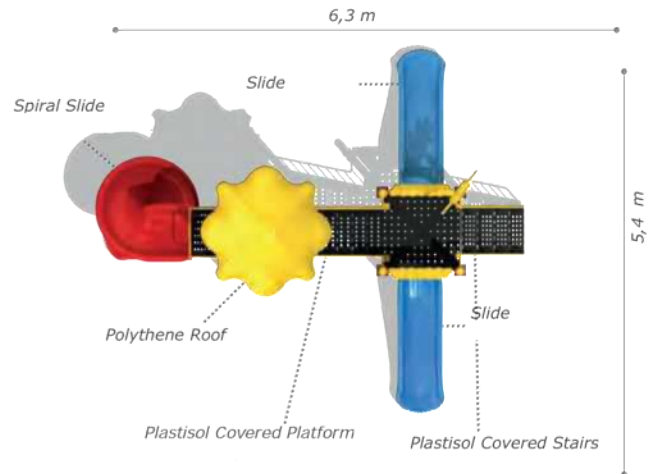

Mds-420

Technical Specifications

- Metal Poles
- Powder Coating
- Height: 3,5 m
- User Capacity: Up to 10 Children
- Safety Zone: 8,1x5,7 m
- Use Zone: 6,6x4,2 m

Activities

- Plastisol covered platform ● Polythene turtle roof
- Plastisol covered stairs ● Colorful metal handrail
- Polythene slide (h:1000 mm)
- Polythene tube slide (h:1000 mm)
- Polythene handrail
- Polythene turtle roof

Mds-421

Technical Specifications

- Metal Poles
- Powder Coating
- Height: 4,2 m
- User Capacity: Up to 14 Children
- Safety Zone: 7,8x6,9 m
- Use Zone: 6,3x5,4 m

Activities

- Plastisol covered platform ● Polythene handrail
- Plastisol covered stairs
- Polythene turtle roof
- Colorful metal handrail
- Polythene spiral slide (h:2000 mm)
- Polythene slide (h:1000 mm)
- Polythene playground