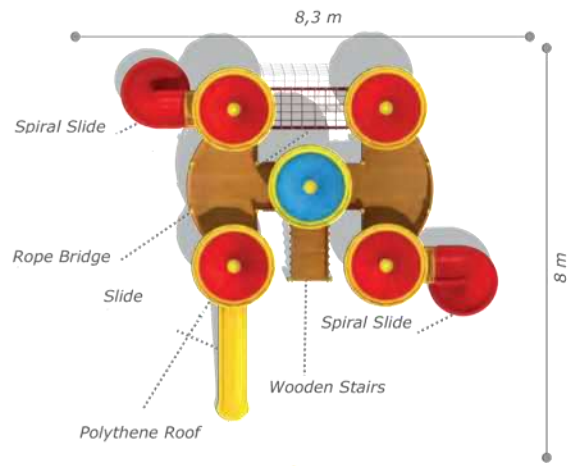

Mas-163

Technical Specifications

- Impregnated Pine
- Powder Coating | Outdoor Coating
- Height: 6,50 m
- User Capacity: Up to 25 Children
- Safety Zone: 9,80x9,50 m
- Use Zone: 8,3x8 m

Activities

- Round wooden shaped castle
- Wooden platform
- Rope bridge
- Polythene spiral slide (h:1500 mm)
- Polythene slide (h:1500 mm)
- Colorful stairs with polythene handrail
- Polythene rocket roof

Mas-164

Technical Specifications

- Impregnated Pine
- Powder Coating | Outdoor Coating
- Height: 3,90 m
- User Capacity: Up to 20 Children
- Safety Zone: 9,15x6,25 m
- Use Zone: 7,65x4,75 m

Activities

- Round zeppelin shaped wooden structure
- Wooden platform ● Abacus
- Polythene slide (h:1500 mm)
- Polythene spiral slide (h:1500 mm)
- Tic-tac-toe-panel ● Plexi glass