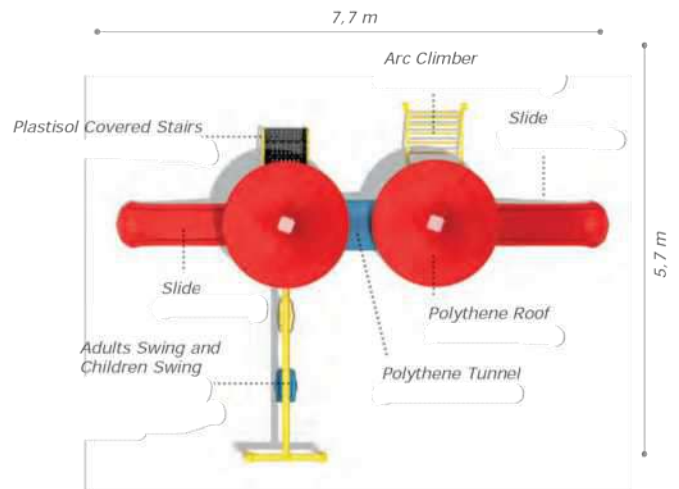

Mds-406

Technical Specifications

Metal Poles

Powder Coating

Height: 3,9 m

User Capacity: Up to 14 Children

Safety Zone: 7,2x9,2 m

Use Zone: 5,7x7,7 m

Activities

- Plastisol covered platform
- Polythene handrail
- Plastisol covered stairs
- Polythene castle roof
- Polythene tube tunnel
- Polythene slide (h:1000 mm)
- Colorful metal handrail
- Adults swing and children swing
- Arc climber

Mds-407

Activities

- Plastisol covered platform
- Plastisol covered stairs
- Polythene castle roof
- Polythene tunnel
- Polythene spiral slide (h:2000 mm)
- Polythene slide (h:1000 mm)

Technical Specifications

Metal Poles

Powder Coating

Height: 4,7 m

User Capacity: Up to 33 Children

Safety Zone: 9,1x7,8 m

Use Zone: 7,6x6,3 m

- Colorful metal handrail
- Polythene handrail
- Arc climber
- Oxo panel