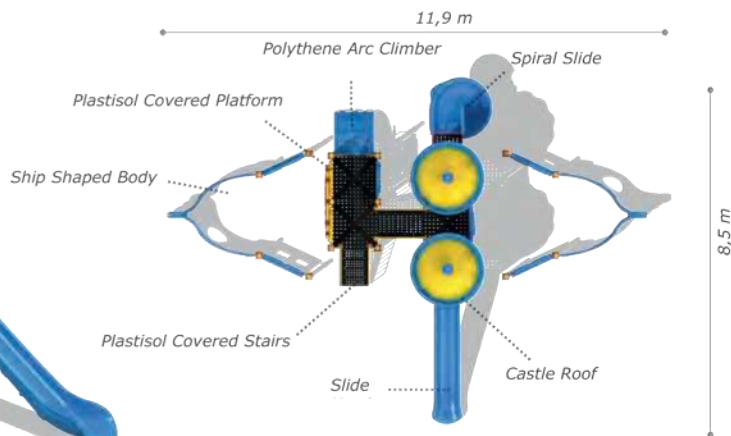

- Plastisol covered platform

- Plastisol covered stairs

- Colorful metal handrail

- Polythene spiral slide (h:2000 mm)

- Polythene slide (h:2000 mm)