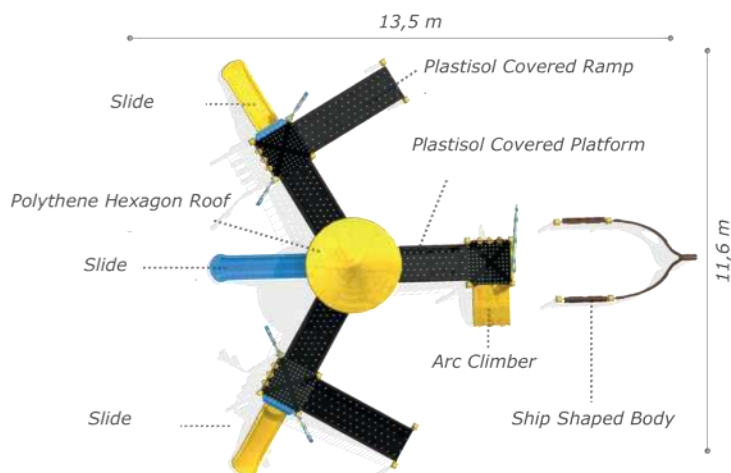

Technical Specifications

- Metal Poles
- Powder Coating
- Height: 4,8 m
- User Capacity: Up to 36 Children
- Safety Zone: 15x13,1 m
- Use Zone: 13,5x11,6 m

Activities

- Plastisol covered platform
- Tic-Tac-Toe panel
- Plastisol covered ramp
- Polythene arc climber
- Polythene hexagon roof
- Polythene handrail
- Polythene ship shaped body
- Colorful metal handrail
- Polythene slide (h:1500 mm)
- Polythene slide (h:1000 mm)