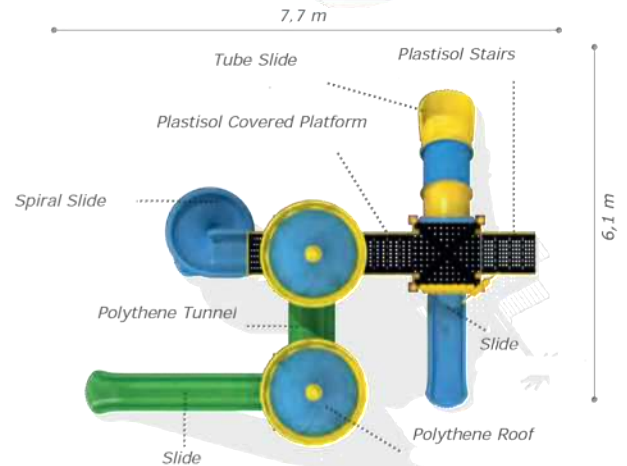

Mds-426

Technical Specifications

- Metal Poles
- Powder Coating
- Height: 5,0 m
- User Capacity: Up to 16 Children
- Safety Zone: 7,8x7 m
- Use Zone: 6,3x5,5 m

Activities

- Plastisol covered platform
- Polythene handrail
- Plastisol covered stairs
- Polythene castle roof
- Colorful metal handrail
- Polythene spiral slide (h:2000 mm)
- Polythene slide (h:1000 mm)
- Polythene tube slide (h:1000 mm)

Mds-427

Activities

- Plastisol covered platform
- Polythene tunnel
- Polythene spiral slide (h:2000 mm)
- Plastisol covered stairs
- Colorful metal handrail
- Polythene slide (h:2000 mm)
- Polythene castle roof
- Tic-Tac-Toe panel
- Polythene slide (h:1000 mm)
- Polythene tube slide (h:1000 mm)

Technical Specifications

- Metal Poles
- User Capacity: Up to 26 Children
- Powder Coating
- Safety Zone: 9,5x7,6 m
- Height: 5,0 m
- Use Zone: 8x6,1 m