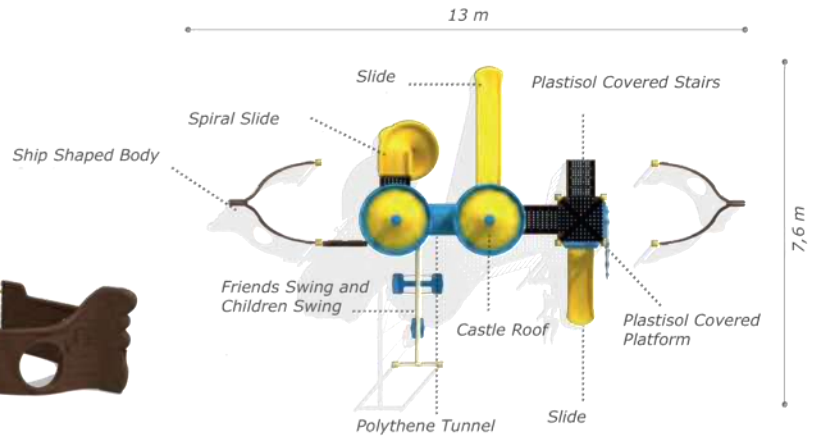

Mds-412

Activities

- Polythene ship shaped body

Technical Specifications

- Metal Poles
- Powder Coating
- Height: 5,0 m
- User Capacity: Up to 22 Children
- Safety Zone: 9,8x6,7 m
- Use Zone: 8,3x5,2 m
- Polythene castle roof
- Plastisol covered platform
- Polythene spiral slide (h:2000 mm)
- Polythene slide (h:1000 mm)
- Plastisol covered stairs
- Polythene handrail • Colorful metal handrail

Mds-413

Activities

- Polythene ship shaped body

Technical Specifications

- Metal Poles
- Powder Coating
- Height: 5,0 m
- User Capacity: Up to 30 Children
- Safety Zone: 9,1x14,5 m
- Use Zone: 7,6x13 m
- Polythene spiral slide (h:2000 mm)
- Polythene slide (h:2000 mm)
- Polythene slide (h:1000 mm)
- Polythene castle roof
- Plastisol covered platform
- Plastisol covered stairs
- Friends swing and children swing
- Colorful metal handrail
- Polythene handrail
- Polythene tunnel