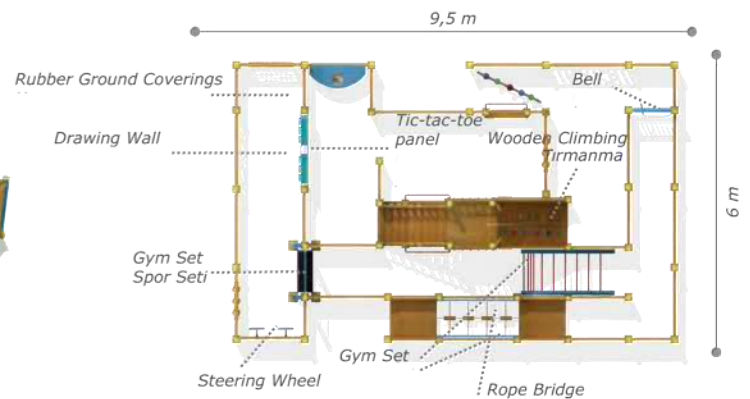

Mas-141

Activities

- Wooden platform
- Colorful Polythene handrail
- Polythene slide (h:1500 mm)
- Polythene spiral slide
- Wooden Castle roof
- Wooden climbing
- Tic-Tac-Toe panel
- Wooden Playhouse
- Wooden gym set

Technical Specifications

- Impregnated Pine
- Polythene
- Powder Coating | Outdoor Coating
- Height: 3,8 m
- User Capacity: Up to 18 Children
- Safety Zone: 7,7x6,3 m
- Use Zone: 6,2x4,8 m

Mas-142

Technical Specifications

- Impregnated Pine
- Polythene
- Outdoor Coating
- User Capacity: Up to 18 Children
- Safety Zone: 11x7,5 m
- Use Zone: 9,5x6 m
- Height: 2,7 m

Activities

- Wooden maze
- Colorful Polythene handrail
- Tic-Tac-Toe panel
- Steering wheel
- Gym set
- Drawing wall
- Rope bridge
- Wooden climbing
- Abacus
- Drum
- Bell