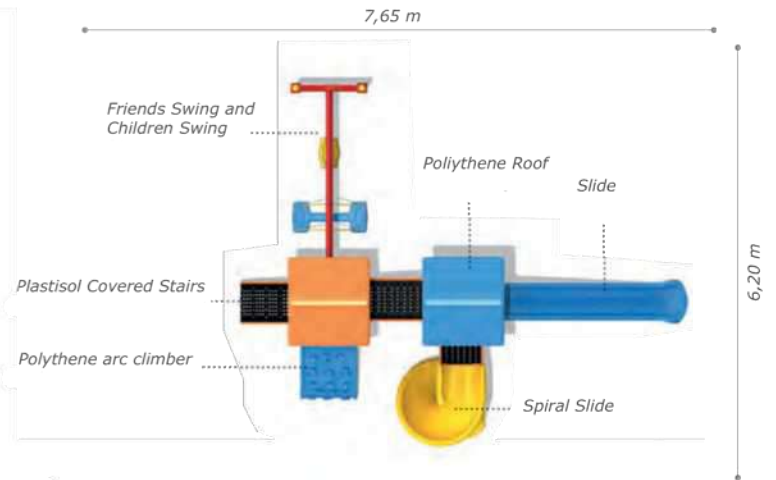

Mds-402

Activities

- Plastisol covered platform

Technical Specifications

- Metal Poles
- Powder Coating
- Height: 4,3 m
- User Capacity: Up to 11 Children
- Safety Zone: 9,15x7,70 m
- Use Zone: 7,65x6,20 m

- Plastisol covered stairs

- Polythene arc climber

- Polythene home roof

- Colorful metal handrail

- Polythene handrail

- Polythene slide (h:2000 mm)

- Polythene spiral slide (h:2000 mm)

- Friends swing and children swing

Mds-403

Activities

- Adults swing and children swing

- Plastisol covered platform

- Plastisol covered stairs

- Polythene slide (h:2000 mm)

- Polythene spiral slide (h:2000 mm)

- Polythene tube slide (h:1500 mm)

- Polythene home roof

- Colorful metal handrail

- Polythene handrail

Technical Specifications

- Metal Poles
- Powder Coating
- Height: 4,3 m
- User Capacity: Up to 18 Children
- Safety Zone: 8,7x10,4 m
- Use Zone: 7,2x8,9 m