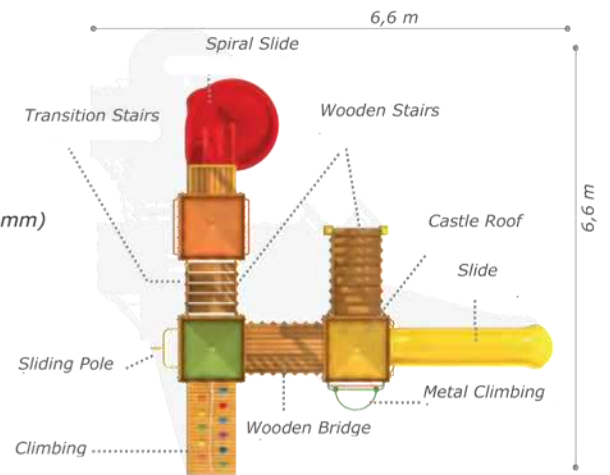

### Activities

- Wooden platform
- Metal climbing
- Wooden playhouse
- Polythene slide (h:1500 mm)
- Polythene tube slide (h:1500 mm)
- Polythene spiral slide (h:2000 mm)
- Colorful polythene handrail
- Colorful polythene country roof
- Wooden bridge
- Adults swing and children swing

### Activities

- Wooden platform
- Colorful polythene handrail
- Polythene slide (h:1500 mm)
- Polythene spiral slide (h:2000 mm)
- Colorful castle roof
- Wooden bridge
- Tic-Tac-Toe panel
- Wooden playhouse
- Climbing
- Sliding pole
- Metal climbing

### Technical Specifications

- Impregnated Pine
- Polythene
- Powder Coating | Outdoor Coating
- Height: 4,2 m
- User Capacity: Up to 20 Children
- Safety Zone: 8,1x8,1 m
- Use Zone: 6,6x6,6 m