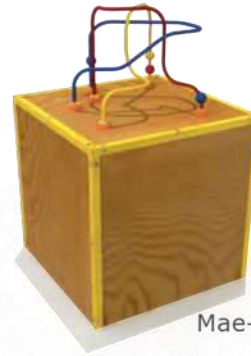

Mae-110

Technical Specifications

- Impregated Pine
- Powder Coating Finish

Mae-110a