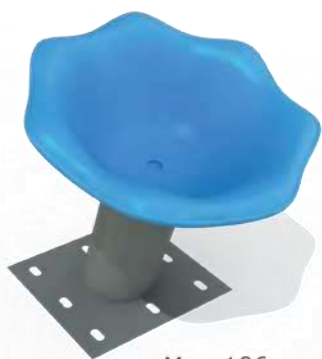

Mae-106

Mae-106

Technical Specifications

Material: Metal Profile Frame
polythene seat

Powder Coating Finish

Dimensions

Use Zone: 70x58 cm

Safety Zone: 170x158 cm

Height: 65 cm

Mae-107

Technical Specifications

Tube Profile Frame
HDPE Body

Powder Coating Finish

Dimensions

Use Zone: 280 cmx150 cm

Safety Zone: 380 cmx250 cm

Height: 200 cm