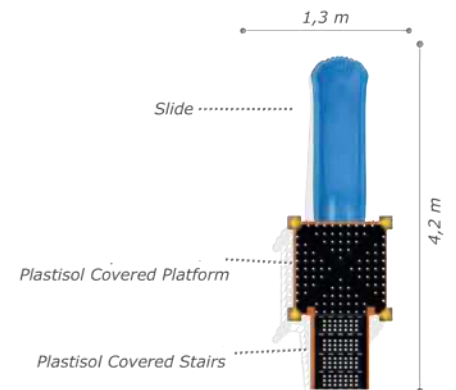

Activities

- Plastisol covered platform
- Plastisol covered stairs
- Colorful metal handrail
- Polythene slide (h:1000 mm)