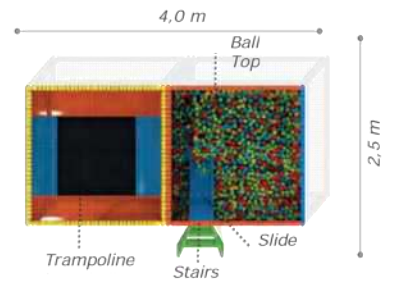

Activities

- 8 m² tatami (Flooring material)
- Trampoline
- Entrance net
- Stairs
- Slide