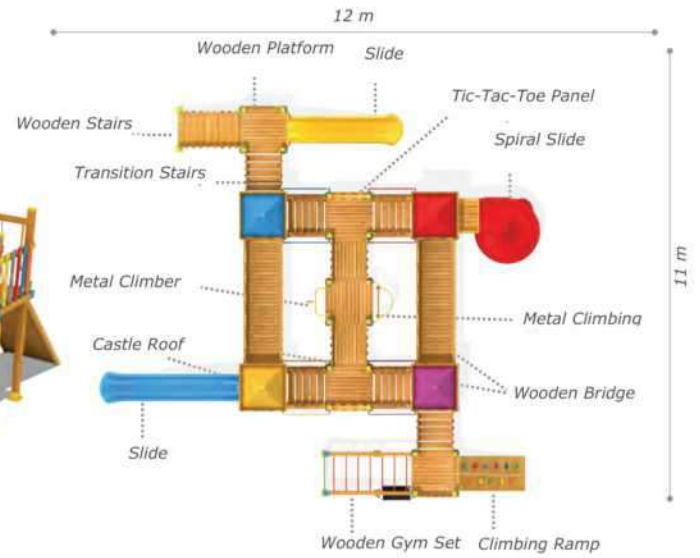

- Impregnated Pine
- Polythene Polietilen
- Powder Coating | Outdoor Coating
- Height: 3,9 m
- Safety Zone: 8,2x13,5 m
- User Capacity: Up to 18 Children
- Use Zone: 6,7x12,0 m

Activities

- Wooden hexagon platform
- Tic-Tac-Toe panel
- Wooden handrail ramp
- Polythene slide (h:1500 mm)
- Colorful polythene handrail

Technical Specifications

- Impregnated Pine
- Polythene
- Safety Zone: 9,9x14 m
- Powder Coating | Outdoor Coating
- Use Zone: 8,4x12,5 m
- Height: 6,5 m
- User Capacity: Up to 34 Children

Activities

- Wooden ship shaped body
- Polythene spiral slide (h:2000mm)
- Wooden platform
- Rope climbing
- Sliding pole
- Colorful stairs with wooden handrail
- Colorful polythene handrail
- Ship accessories
- Polythene slide (h:1500 mm)
- Wooden U shaped roof
- Metal climbing
- Playhouse under ship body
- Adults swing and children swing

**Technical Specifications**

- Impregnated Pine
- Polythene
- Powder Coating
- Outdoor Coating
- Height: 4,2 m
- User Capacity: Up to 38 Children
- Safety Zone: 12,5x13,5 m
- Use Zone: 11x12 m

**Activities**

- Wooden castle shaped body
- Wooden platform
- Colorful polythene handrail
- Polythene slide (h:1500 mm)
- Polythene slide (h:2000 mm)
- Polythene spiral slide (h:2000 mm)
- Colorful polythene handrail
- Wooden bridge
- Wooden gym set
- Climbing ramp
- Wooden bridge
- Castle accessories
- Metal climbing
- Play house under castle
- Colorful castle roof
- Tic-Tac-Toe panel