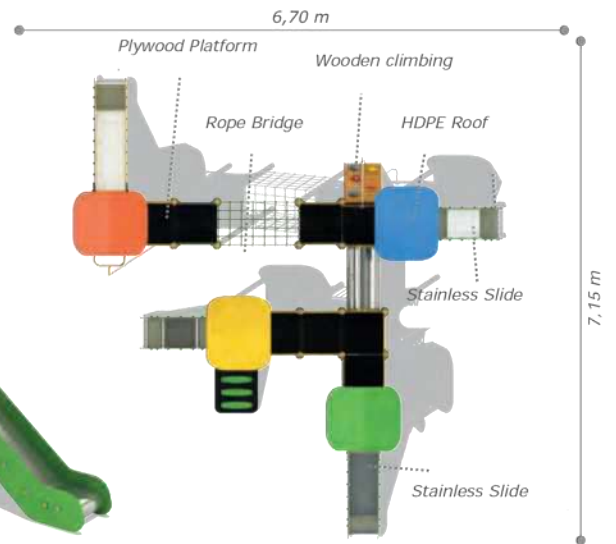

Mto-205

Technical Specifications

- HDPE | Stainless Sheet
- Impregnated Pine
- Powder Coating | Outdoor Coating
- Height: 2,85 m
- User Capacity: Up to 20 Children
- Safety Zone: 8,20x8,65 m
- Use Zone: 6,70x7,15 m

Activities

- HDPE roof
- Plywood platform
- HDPE climbing
- Rope bridge
- Stainless slide (h:1200 mm)
- Stainless slide (h:600 mm)
- Wooden Climbing
- Colorful stair with HDPE handrail

Mto-206

Technical Specifications

- HDPE | Stainless Sheet
- Impregnated Pine
- Powder Coating | Outdoor Coating
- Height: 3,40 m
- User Capacity: Up to 15 Children
- Safety Zone: 8,95x9,40 m
- Use Zone: 7,45x7,90 m

Activities

- Plywood platform
- Metal climbing
- HDPE Climbing
- Rope bridge
- Stainless slide (h:1200 mm)
- Stainless slide (h:1500 mm)
- HDPE roof
- Polythene tunnel
- Adults swing and children swing