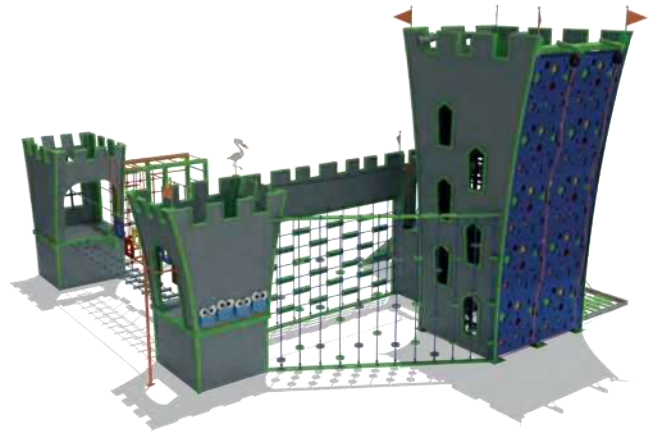

Activities

- Wooden castle shaped body
- Rope climbing
- Metal climbing
- Wooden gym set