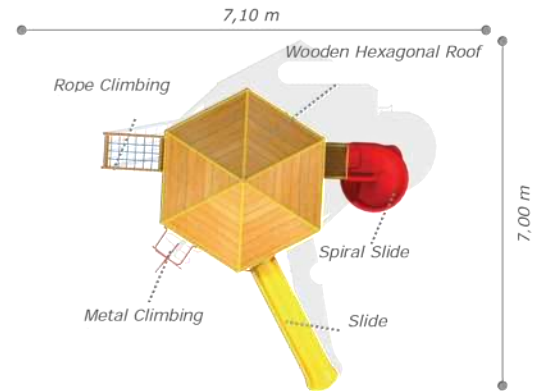

Mto-207

Technical Specifications

- HDPE | Stainless Sheet
- Impregnated Pine
- Powder Coating | Outdoor Coating
- Height: 4,10 m
- User Capacity: Up to 20 Children
- Safety Zone: 5,70x8,60 m
- Use Zone: 4,20x7,10 m

Activities

- Wooden platform
- Rope climbing
- HDPE roof
- Stainless slide (h:1500 mm)
- Stainless slide (h:1200 mm)
- Plastisol stairs

Mto-208

Technical Specifications

- Impregnated Pine
- Polythene
- Powder Coating | Outdoor Coating
- Height: 4,85 m
- User Capacity: Up to 20 Children
- Safety Zone: 8,50x8,60 m
- Use Zone: 7,00x7,10m

Activities

- Wooden platform
- Wooden hexagonal roof
- Metal climbing
- Slide (h:2000 mm)
- Spiral slide (h:2000 mm)