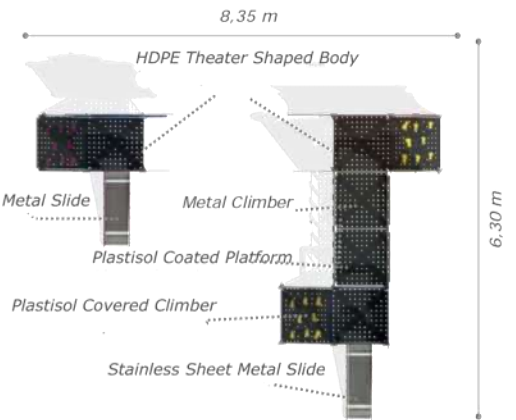

### Activities

- HDPE theater shaped body
- Stainless sheet metal slides (h: 1000 mm)
- Plastisol covered climber
- Plastisol covered platform
- Metal climber
- Plastisol covered bridge
- HDPE handrail