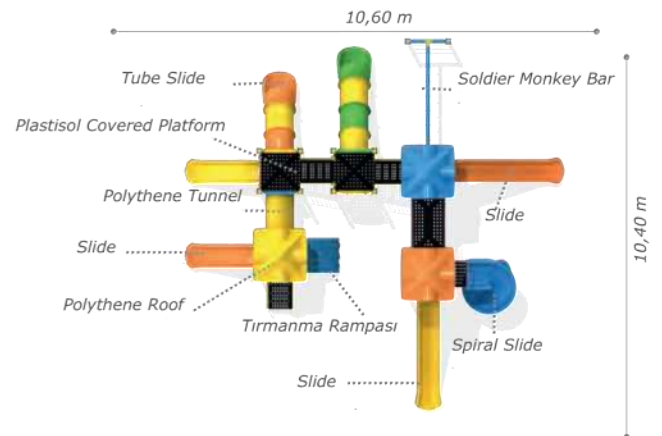

Mds-116 / Tip 3