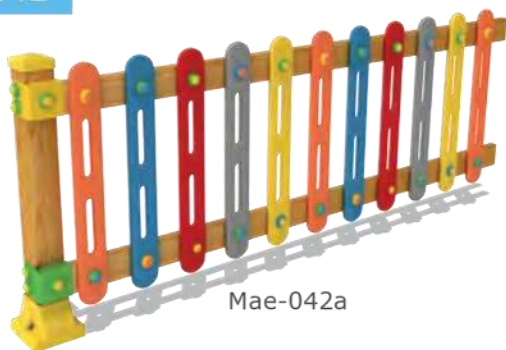

Mae-042

Mae-042a

Technical Specifications

- Impregnated Pine
- Polythene

Dimensions

- Use Zone: 20x100 cm
- Safety Zone: 120x200 cm
- Height: 80 cm

Mae-043

Technical Specifications

- Impregnated Pine
- Stainless Steel Tube Profile

Dimensions

- Use Zone: 83x120 cm
- Safety Zone: 140x210 cm
- Height: 120 cm