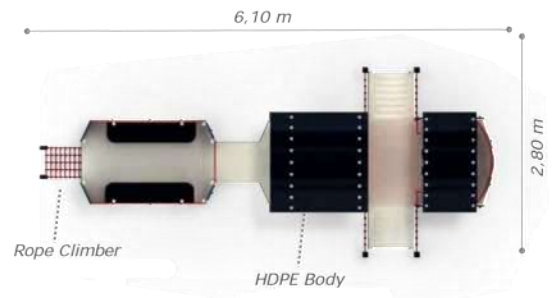

Mko-108

Technical Specifications /

M Material: HDPE | HPL | Plywood
Sheet Tube Profile
Stainless Sheet Metal

T Powder Coating

H Height: 2,25 m

U User Capacity: Up to 6 Children **Activities**

S Safety Zone: 7,60x4,30 m

U Use Zone: 6,10x2,80m

- HDPE Gövde
- Tırmanma

* The colors of the plastic parts can change depending on the colors available at our suppliers.

Mko-109

Technical Specifications

M Material: HDPE / HPL / Plywood
Sheet Tube Profile
Steel Wire Rope

T Powder Coating

H Height: 2,50 m

U User Capacity: Up to 10 Children

S Safety Zone: 8,70x6,30 m

U Use Zone: 7,20x4,80 m

* The colors of the plastic parts can change depending on the colors available at our suppliers.