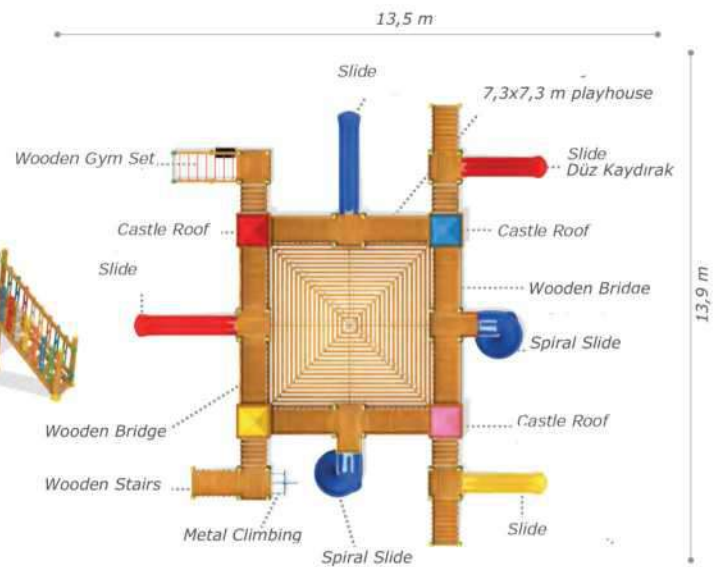

### Technical Specifications

Impregnated Pine

Polythene

Powder Coating | Outdoor Coating

Height: 4,2 m

User Capacity: Up to 20 Children

Safety Zone: 8,5x9 m

Use Zone: 7x7,5 m

### Activities

- Wooden platform
- Colorful Polythene handrail
- Polythene slide (h:1500 mm)
- Polythene tube slide (h:1500 mm)
- Colorful polythene country roof
- Polythene spiral slide (h:2000 mm)
- Wooden bridge
- Arc climbing
- Wooden playhouse