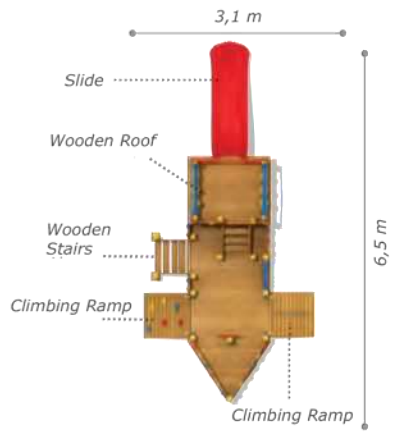

Activities

- Wooden ship shaped body
- Wooden platform
- Colorful wooden handrail
- Polythene slide (h:1000mm)
- Ship accessories
- Climbing ramp
- Tic-Tac-Toe panel
- Abacus