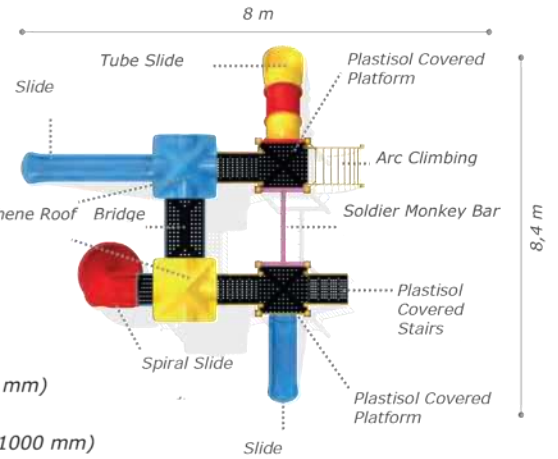

Mds-107

Activities

- Plastisol covered platform
- Plastisol covered stairs
- Colorful metal handrail
- Polythene slide (h:1000 mm)
- Polythene tube slide (h:1000 mm)
- Polythene slide (h:2000 mm)
- Polythene spiral slide (h:2000 mm)
- Polythene roof
- Bridge
- Soldier Monkey bar
- Tic-Tac-Toe panel
- Arc climbing

Technical Specifications

Metal Poles	User Capacity: Up to 28 Children
Powder Coating	Safety Zone: 9,9x9,5 m
Height: 4,2 m	Use Zone: 8,4x8,0 m

Mds-108

Activities

- Plastisol covered platform
- Plastisol covered stairs
- Colorful metal handrail
- Monkey bar
- Polythene slide (h:1000 mm)
- Polythene tube slide (h:1000 mm)
- Polythene spiral slide (h:2000 mm)
- Polythene roof
- Arc climbing
- Tic-Tac-Toe panel
- Bridge
- Horizontal climbing set
- Metal climbing

Technical Specifications

Metal Poles	User Capacity: Up to 32 Children
Powder Coating	Safety Zone: 9,3x11,5 m
Height: 4,2 m	Use Zone: 7,8x10 m