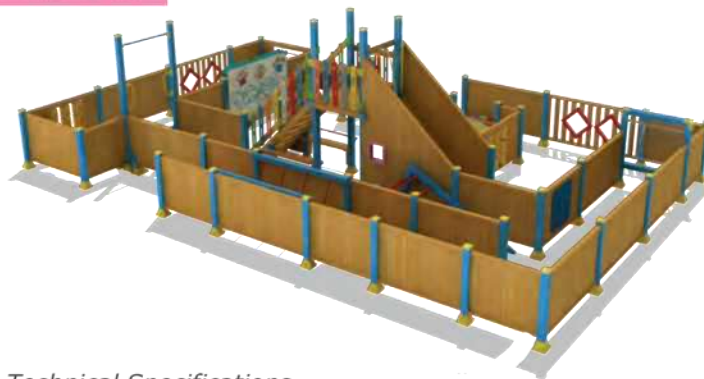

Mas-141

Activities

- Wooden platform
- Colorful Polythene handrail
- Polythene slide (h:1500 mm)
- Polythene spiral slide
- Wooden Castle roof
- Wooden climbing
- Tic-Tac-Toe panel
- Wooden Playhouse
- Wooden gym set

Technical Specifications

- Impregnated Pine
- Polythene
- Powder Coating | Outdoor Coating
- Height: 3,8 m
- User Capacity: Up to 18 Children
- Safety Zone: 7,7x6,3 m
- Use Zone: 6,2x4,8 m

Mas-142

Technical Specifications

- Impregnated Pine
- Polythene
- Outdoor Coating
- User Capacity: Up to 18 Children
- Safety Zone: 11x7,5 m
- Use Zone: 9,5x6 m
- Height: 2,7 m

Activities

- Wooden maze
- Colorful Polythene handrail
- Tic-Tac-Toe panel
- Steering wheel
- Gym set
- Drawing wall
- Rope bridge
- Wooden climbing
- Abacus
- Drum
- Bell