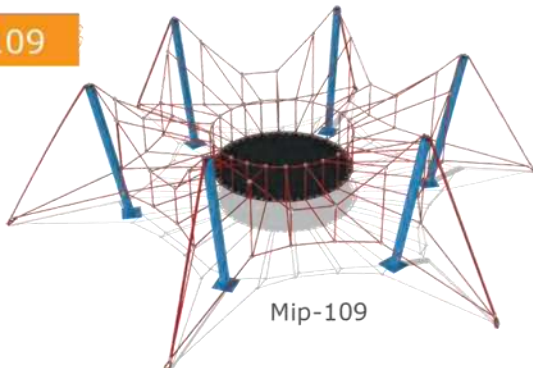

Mip-109

Mip-109

Technical Specifications

Powder Coating Finish

Tube Profile Frame

Steel wire Rope

Dimensions

Use Zone: 610x700 cm

Safety Zone: 760x850 cm

Height: 185 cm