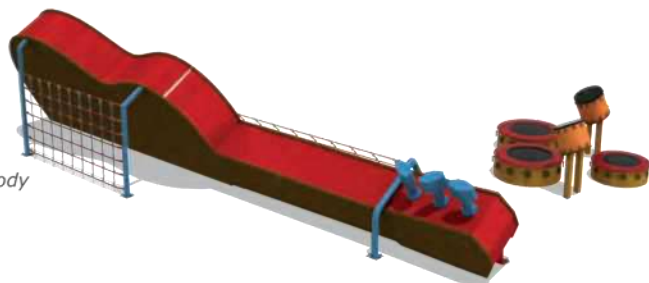

Activities

- Wooden guitar and drum shaped body
- Rope climbing
- Wooden climbing