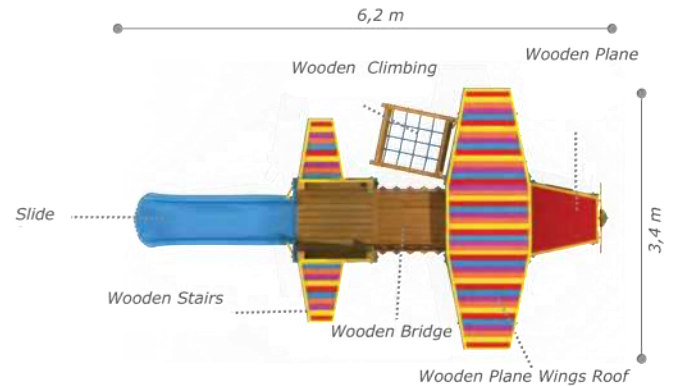

Mas-144

Activities

- Wooden lighthouse and playhouse shaped body
- Wooden platform
- Colorful Polythene handrail
- Polythene slide (h:1500 mm)
- Colorful wooden handrail
- Lighthouse and playhouse accessories
- Lighthouse roof
- Tic-Tac-Toe panel
- Abacus

Technical Specifications

- Impregnated Pine
- Polythene
- Powder Coating | Outdoor Coating
- Height: 4,7 m
- User Capacity: Up to 10 Children
- Safety Zone: 4,7x8,9 m
- Use Zone: 3,2x7,4 m

Mas-145

Activities

- Wooden plane shaped body
- Wooden platform
- Colorful Polythene handrail
- Polythene slide (h:1000 mm)
- Wooden bridge • Tic-Tac-Toe panel
- Plane accessories
- Wooden plane wing roof
- Ahsap uçak oyun evi

Technical Specifications

- Impregnated Pine
- Polythene
- Powder Coating | Outdoor Coating
- Height: 2,80 m
- User Capacity: Up to 10 Children
- Safety Zone: 7,7x4,9m
- Use Zone: 6,2x3,4 m