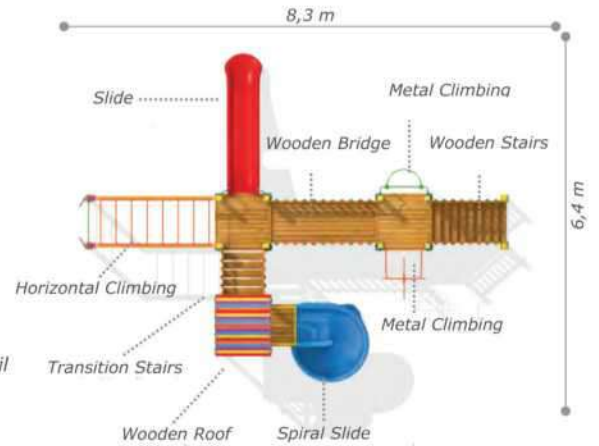

Activities

- Wooden platform
- Metal climbing
- Polythene slide (h:1500 mm)
- Polythene spiral slide (h:2000mm)
- Wooden V shaped roof
- Colorful polythene handrail
- Wooden bridge
- Horizontal climbing set