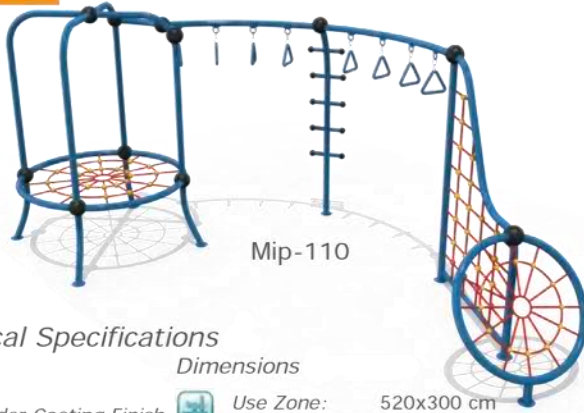

Mip-110

Mip-110

Technical Specifications

Dimensions

- Powder Coating Finish
- Tube Profile Frame
- Steel Wire Rope
- Use Zone: 520x300 cm
- Safety Zone: 620x400 cm
- Height: 225 cm

Mip-111

Technical Specifications

- Tube Profile Frame
- Steel Wire Rope
- Powder Coating Finish
- Metals Pole

Dimensions

- Use Zone: 330x330 cm
- Safety Zone: 480x480 cm
- Height: 390 cm