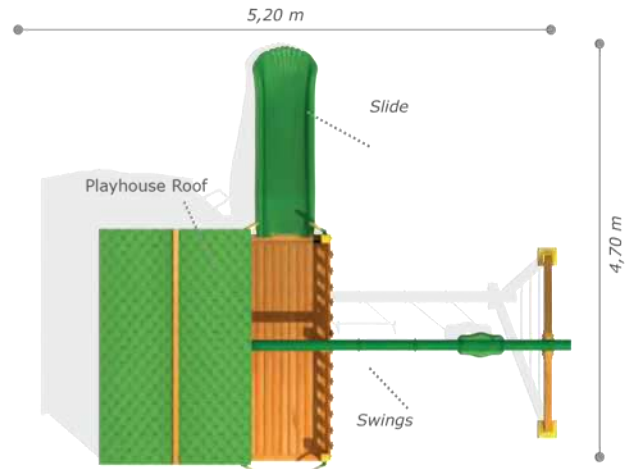

Mas-148

Technical Specifications

- Impregnated Pine
- Polythene
- Powder Coating | Outdoor Coating
- Height: 3,2 m
- User Capacity: Up to 10 Children
- Safety Zone: 6,70x6,20m
- Use Zone: 5,20x4,70m

Activities

- Wooden playhouse shaped body
- Wooden platform
- Wooden handrail
- Polythene slide (h:1000 mm)
- Wooden climbing

Mas-149

Technical Specifications

- Impregnated Pine
- Polythene
- Powder Coating | Outdoor Coating
- Height: 4,7 m
- User Capacity: Up to 20 Children
- Safety Zone: 10,70x7,70m
- Use Zone: 9,20x6,20 m

Activities

- Mushroom shaped fiber roof
- Polythene Spiral Slide (h:1500 mm)