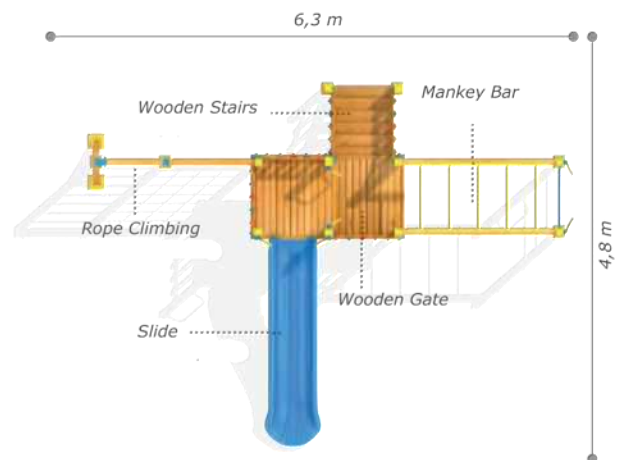

Mas-111

Activities

- Wooden platform
- Colorful polythene handrail
- Polythene slide (h:1500 mm)
- Polythene spiral slide (h:2000 mm)
- Colorful castle roof
- Wooden bridge
- Tic-Tac-Toe panel
- Wooden playhouse
- Climbing
- Sliding pole
- Metal climbing

Technical Specifications

- Impregnated Pine
- Polythene
- Powder Coating | Outdoor Coating
- Height: 4,2 m
- User Capacity: Up to 20 Children
- Safety Zone: 8,1x8,1 m
- Use Zone: 6,6x6,6 m

Mas-112

Activities

- Wooden platform
- Polythene slide (h:1500 mm)
- Colorful polythene handrail
- Mankey bar
- Horizontal rope climbing set
- Wooden gate

Technical Specifications

- Impregnated Pine
- Polythene
- Powder Coating | Outdoor Coating
- Height: 2,6 m
- User Capacity: Up to 12 Children
- Safety Zone: 6,3x7,8 m
- Use Zone: 4,8x6,3 m