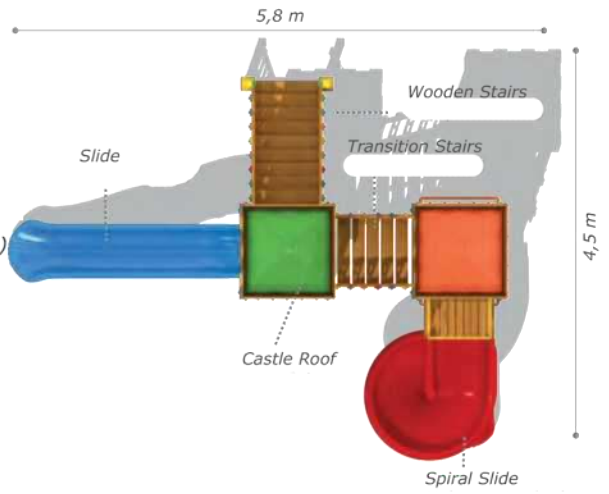

Activities

- Wooden platform
- Colorful polythene handrail
- Polythene slide (h:1500 mm)
- Polythene spiral slide (h:2000 mm)
- Tic-Tac-Toe panel
- Wooden playhouse
- Colorful castle roof