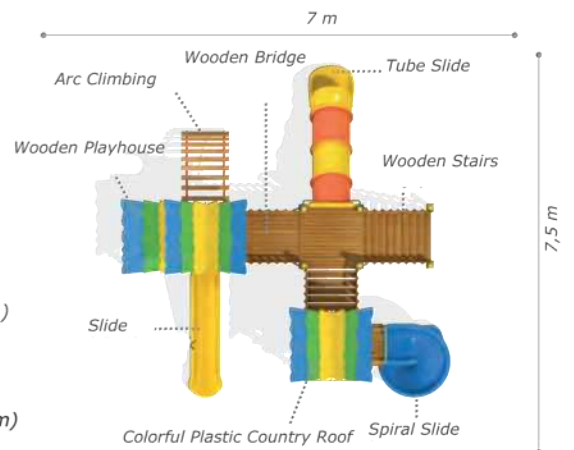

Activities

- Wooden platform
- Colorful Polythene handrail
- Polythene slide (h:1500 mm)
- Polythene tube slide (h:1500 mm)
- Colorful polythene country roof
- Polythene spiral slide (h:2000 mm)
- Wooden bridge
- Arc climbing
- Wooden playhouse