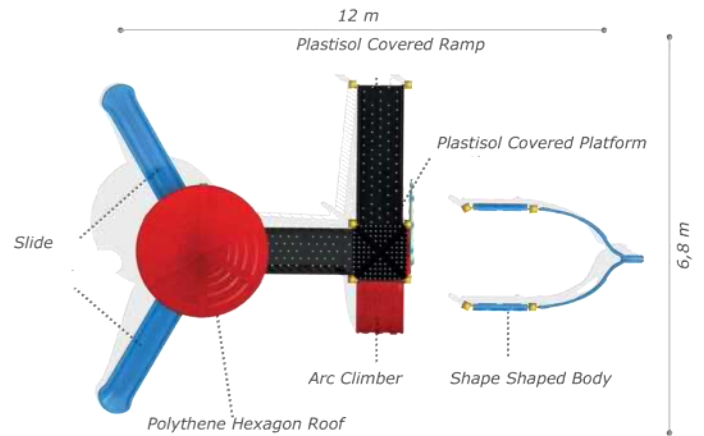

Mes-502

Disabled Playground Equipment

Activities

- Plastisol covered platform
- Plastisol covered ramp
- Polythene hexagon roof

Technical Specifications

- Metal Poles
- Powder Coating
- Height: 4,8 m
- User Capacity: Up to 30 Children
- Safety Zone: 13,0x12,5 m
- Use Zone: 11,5x11,0 m

Mes-503

Disabled Playground Equipment

Activities

- Plastisol covered platform
- Polythene slide (h:1500 mm)
- Plastisol covered ramp
- Colorful metal handrail
- Polythene hexagon roof
- Tic-Tac-Toe panel
- Polythene ship shaped body
- Polythene arc climber
- Polythene handrail

Technical Specifications

- Metal Poles
- Powder Coating
- Height: 4,8 m
- User Capacity: Up to 22 Children
- Safety Zone: 13,5x8,3 m
- Use Zone: 12x6,8 m