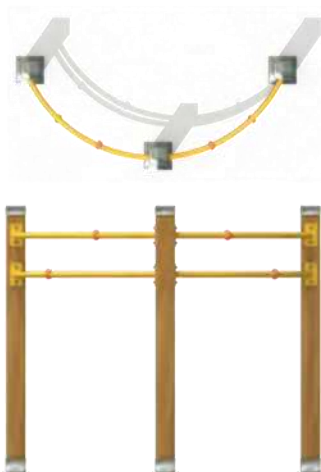

Mfs-305

Technical Specifications

- Impregnated Pine
- Tube Profile
- Powder Coating
- User Capacity: 1
- Muscles Training: Chest, Elbow and Shoulder Muscles

Dimensions

- 200 cm
- 82 cm
- 165 cm

Mfs-305 / Chest, Elbow and Shoulder Muscles Stretching Equipment

Fitness equipment intended for seniors, consisting of three upright posts and four curved metal bars, each holding a movable ball.

Usage

User moves balls on the curved bar to both sides.

Functions

User can develop chest, elbow and shoulder muscles as a result of routine usage.