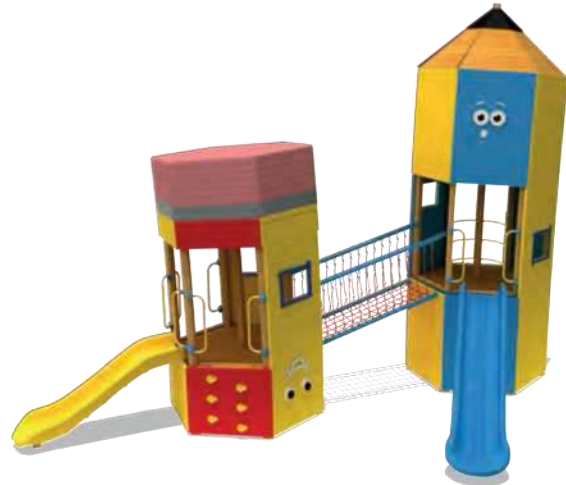

Activities

- Wooden pencil shaped body
- Wooden eraser shaped body
- Wooden hexagen platform
- Metal Climbing ● Rope Bridge
- Polythene Slide (h:1000 mm)
- Polythene Slide (h:1500 mm)