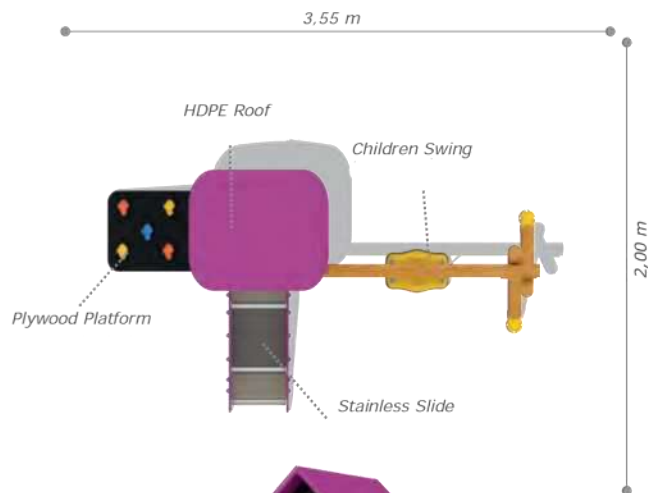

Mto-203

Technical Specifications

Impregnated Pine | HDPE | Stainless Sheet

Powder Coating | Outdoor Coating

Height: 2,20 m

User Capacity: Up to 4 Children

Safety Zone: 5,05x3,50 m

Use Zone: 3,55x2,00 m

Activities

- HDPE house roof
- Plywood platform
- HDPE climbing
- Children swing
- Stainless slide (h:600 mm)

Mto-204

Technical Specifications

HDPE | Stainless Sheet

Impregnated Pine

Powder Coating | Outdoor Coating

Height: 2,20 m

User Capacity: Up to 10 Children

Safety Zone: 5,65x5,35 m

Use Zone: 4,15x3,85 m

Activities

- Plywood platform
- Plywood climbing
- Stainless slide (h:600 mm)
- Stainless slide (h:1200 mm)
- Colorful stairs with HDPE handrail
- HDPE stair