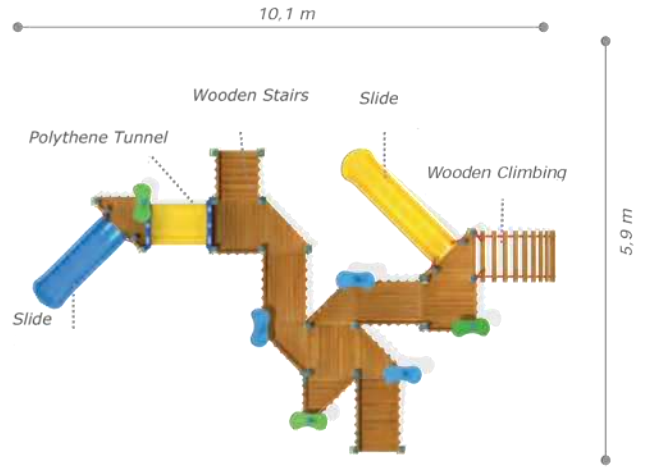

Mas-151

Technical Specifications

- Impregnated Pine
- Polythene
- Powder Coating | Outdoor Coating
- Height: 3,6 m
- User Capacity: Up to 20 Children
- Safety Zone: 11,6x7,4 m
- Use Zone: 10,1x5,9 m

Activities

- Wooden Platform ● Tube tunnel
- Colorful polythene handrail
- Polythene Slide (h: 1500 mm)
- Polythene Slide (h: 1000 mm)
- Wooden transition
- Wooden climbing ● Arc climbing

Mas-152

Technical Specifications

- Impregnated Pine
- Polythene
- Powder Coating | Outdoor Coating
- Height: 5,4 m
- User Capacity: Up to 10 Children
- Safety Zone: 9x5,8 m
- Use Zone: 7,5x4,3 m

Activities

- Wooden pencil shaped body
- Wooden eraser shaped body
- Wooden hexagen platform
- Metal Climbing ● Rope Bridge
- Polythene Slide (h:1000 mm)
- Polythene Slide (h:1500 mm)