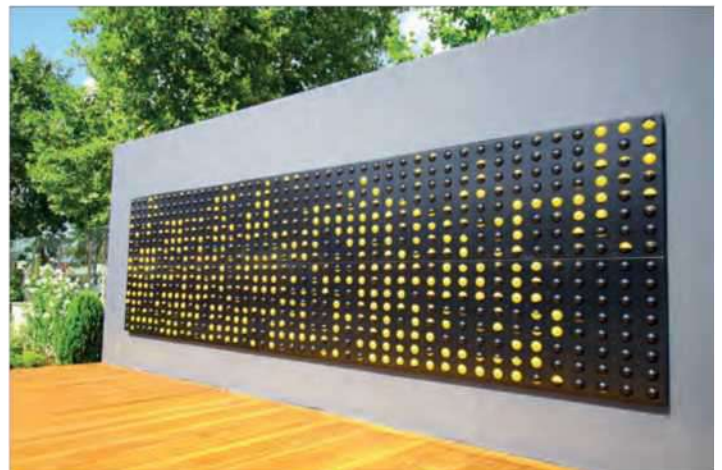

#### Dimensions

 Use Zone: 650cmx10cm

 Safety Zone: 750cmx15cm

 Height: 240cm